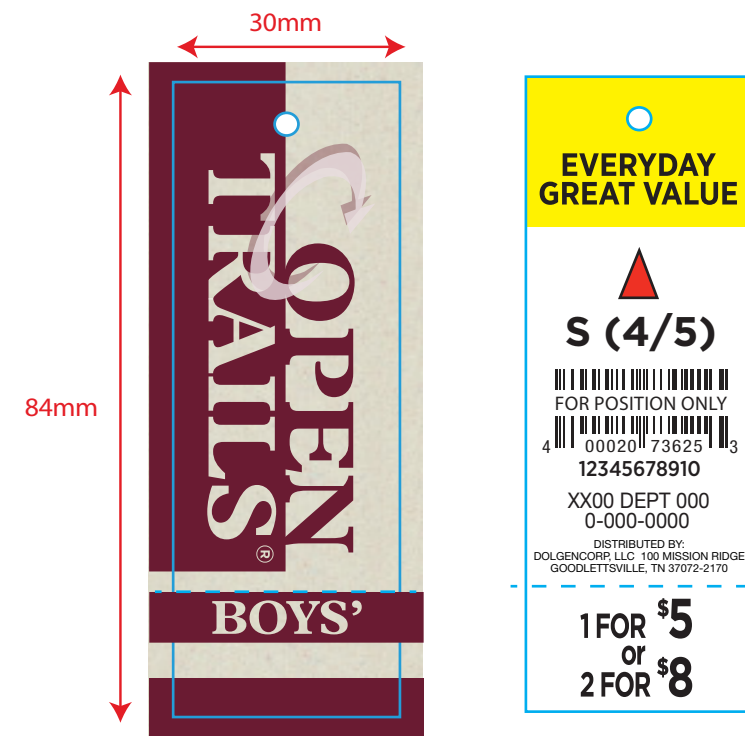

Open Trails - Hang Tags

For Clearance shape and color options see page 1.

PRICE TICKET OT12_B_HT014

STOCK C1S 10pt.
FINAL SIZE 30 mm x 84 mm
Color 4 Color Process Front - 3 Color Back
Font Plantin-Std-Bold 19pt.
Size: Gotham Bold (Back Only) 15.5 pt
Tracking # : Gotham Narrow Medium (Back Only) 8pt
Season/Dept code: Helvetica Regular (Back Only) 7.5pt
SKU: Helvetica Regular (Back Only) 7.5pt
Distribution: Helvetica Regular (Back Only) 4.14pt
Price: Gotham Bold Reg (Back only) 49 pt
Use Standard Price Point File

PRICE TICKET OT12_B_HT0141

STOCK C1S 10pt.
FINAL SIZE 30 mm x 84 mm
Color 4 Color Process Front - 3 Color Back
Font Plantin-Std-Bold 19pt.
Size: Gotham Bold (Back Only) 15.5 pt
Tracking # : Gotham Narrow Medium (Back Only) 8pt
Season/Dept code: Helvetica Regular (Back Only) 7.5pt
SKU: Helvetica Regular (Back Only) 7.5pt
Distribution: Helvetica Regular (Back Only) 4.14pt