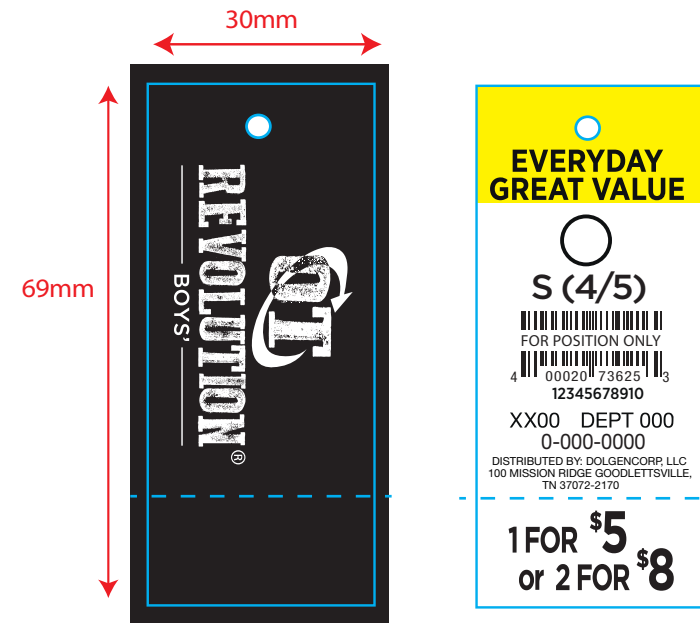

# OT Revolution - Boys'/Men's Wear

**TOP FOLD LABEL** OT17\_B\_ML001

**WOVEN** Damask  
**FINAL SIZE** 30 mm x 32 mm  
**PMS Color** (Ground) Black, White  
**Fold** Loop Fold  
**Font** Plantin-Std-Bold 13pt  
 Helvetica Neue Roman 5.5pt  
 Myriad Pro 6 pt

# OT Revolution - Boys' Hang Tags

For Clearance shape and color options see page 1.

CUT - DO NOT PRINT  
 PERFORATION - DO NOT PRINT

PRICE TICKET OT\_B\_HT001R

STOCK C1S 10pt.  
 FINAL SIZE 30 mm x 69 mm  
 Color 1 Color Black Front  
 2 Color Back  
 Font  
 Size: Gotham Bold (Back Only) 13 pt  
 Tracking # : Gotham Narrow Medium (Back Only) 6pt  
 Season/Dept code: Helvetica Regular (Back Only) 7.5pt  
 SKU: Helvetica Regular (Back Only) 7.5pt  
 Distribution: Helvetica Regular (Back Only) 4.14pt  
 Price: Gotham Bold Reg (Back only) 49 pt  
 Use Standard Price Point File

PRICE TICKET OT\_B\_HT0011R

STOCK C1S 10pt.  
 FINAL SIZE 30 mm x 69 mm  
 Color 1 Color Black Front  
 2 Color Back  
 Font  
 Size: Gotham Bold (Back Only) 13 pt  
 Tracking # : Gotham Narrow Medium (Back Only) 6pt  
 Season/Dept code: Helvetica Regular (Back Only) 7.5pt  
 SKU: Helvetica Regular (Back Only) 7.5pt  
 Distribution: Helvetica Regular (Back Only) 4.14pt

# OT Revolution - Men's Hang Tags

For Clearance shape and color options see page 1.

**PRICE TICKET** OT\_M\_HT001R

**STOCK** C1S 10pt.  
**FINAL SIZE** 30 mm x 69 mm  
**Color** 1 Color Black Front  
 2 Color Back  
**Font**  
 Size: Gotham Bold (Back Only) 13 pt  
 Season/Dept code: Helvetica Regular (Back Only) 7.5pt  
 SKU: Helvetica Regular (Back Only) 7.5pt  
 Distribution: Helvetica Regular (Back Only) 4.14pt  
 Price: Gotham Bold Reg (Back only) 49 pt  
 Use Standard Price Point File