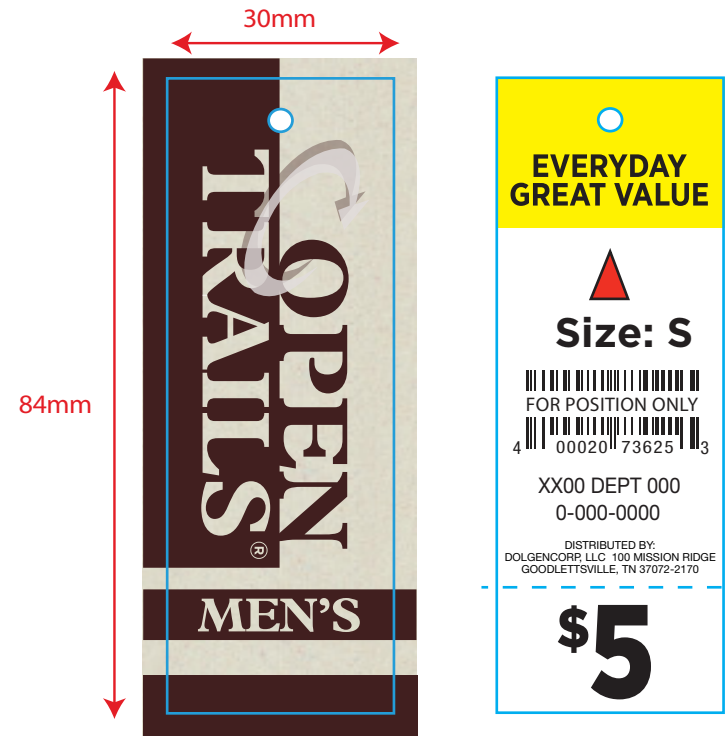

Open Trails - Hang Tags

For Clearance shape and color options see page 1.

PRICE TICKET OT12_M_HT001

STOCK C1S 10pt.
FINAL SIZE 30 mm x 84 mm
Color 4 Color Process PMS 4975 Match Front
3 Color Back
Font Plantin-Std-Bold 19pt.
Size: Gotham Bold (Back Only) 15.5 pt
Season/Dept code: Helvetica Regular (Back Only) 7.5pt
SKU: Helvetica Regular (Back Only) 7.5pt
Distribution: Helvetica Regular (Back Only) 4.14pt
Price: Gotham Bold Reg (Back only) 49 pt
Use Standard Price Point File

PRICE TICKET OT12_M_HT0011

STOCK C1S 10pt.
FINAL SIZE 30 mm x 84 mm
Color 4 Color Process PMS 4975 Match Front
3 Color Back
Font Plantin-Std-Bold 19pt.
Size: Gotham Bold (Back Only) 15.5 pt
Season/Dept code: Helvetica Regular (Back Only) 7.5pt
SKU: Helvetica Regular (Back Only) 7.5pt
Distribution: Helvetica Regular (Back Only) 4.14pt