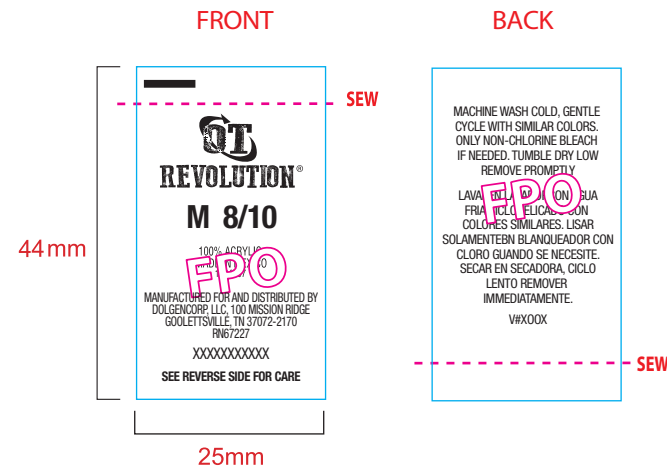

OT Revolution - Boys'/Men's Wear

Boys' labels will require a tracking number

PRINTED LABEL OT_M_ML002

STOCK Slit Edge White Satin
FINAL SIZE 25 mm x 44 mm
PMS Color 1 Black Front - 1 Black Back
Fold Straight Cut
Font Helvetica Bold Condensed 12 pt
Font Helvetica Condensed 5 pt

English and Spanish Required
on all care labels.