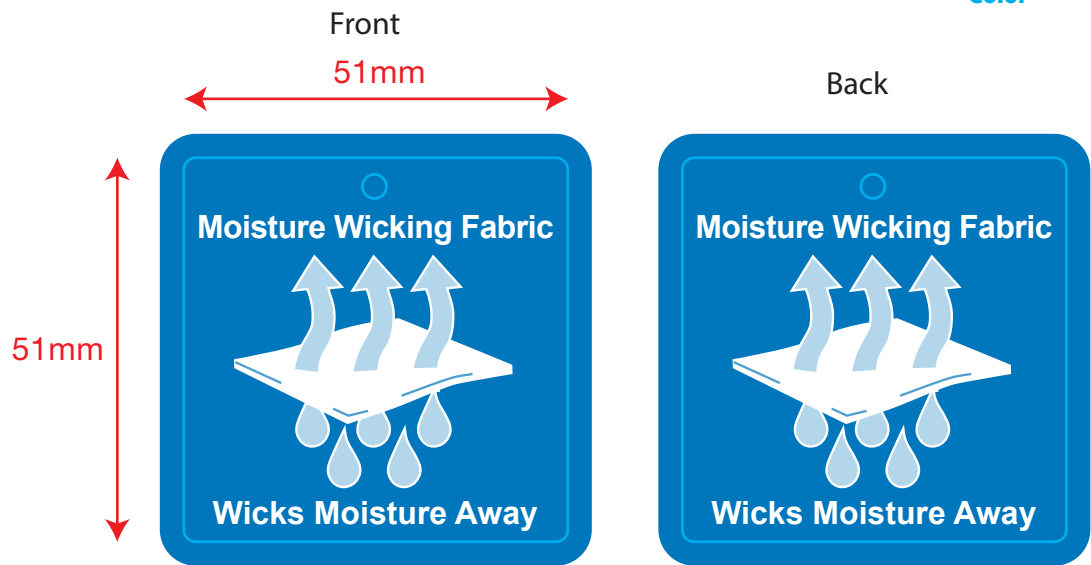

SPORTS FABRIC TAG DG12_HT020

STOCK C1S 10 pt.
FINAL SIZE 51 mm x 51 mm
Color 2 Color Pantone 3005C Front
2 Color Pantone 3005C Back