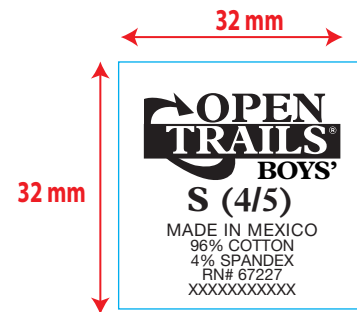

Open Trails - Boys' Heat Transfers

SIZE LINE- DO NOT PRINT

HEAT TRANSFER

STOCK Paper / Clear
FINAL SIZE 32mm x 32mm
PMS Color 1 Front Black
Font Boys': Plantin Std Bold 9.5 pt
Text: Helvetica Regular 6 pt
Size: Plantin Std Bold 13 pt

OT12_B_HTL029A
PMS Color 1 Front Black

OT12_B_HTL029B
PMS Color 1 Front White

OT12_B_HTL029C
PMS Color 1 Front Cool Gray 6