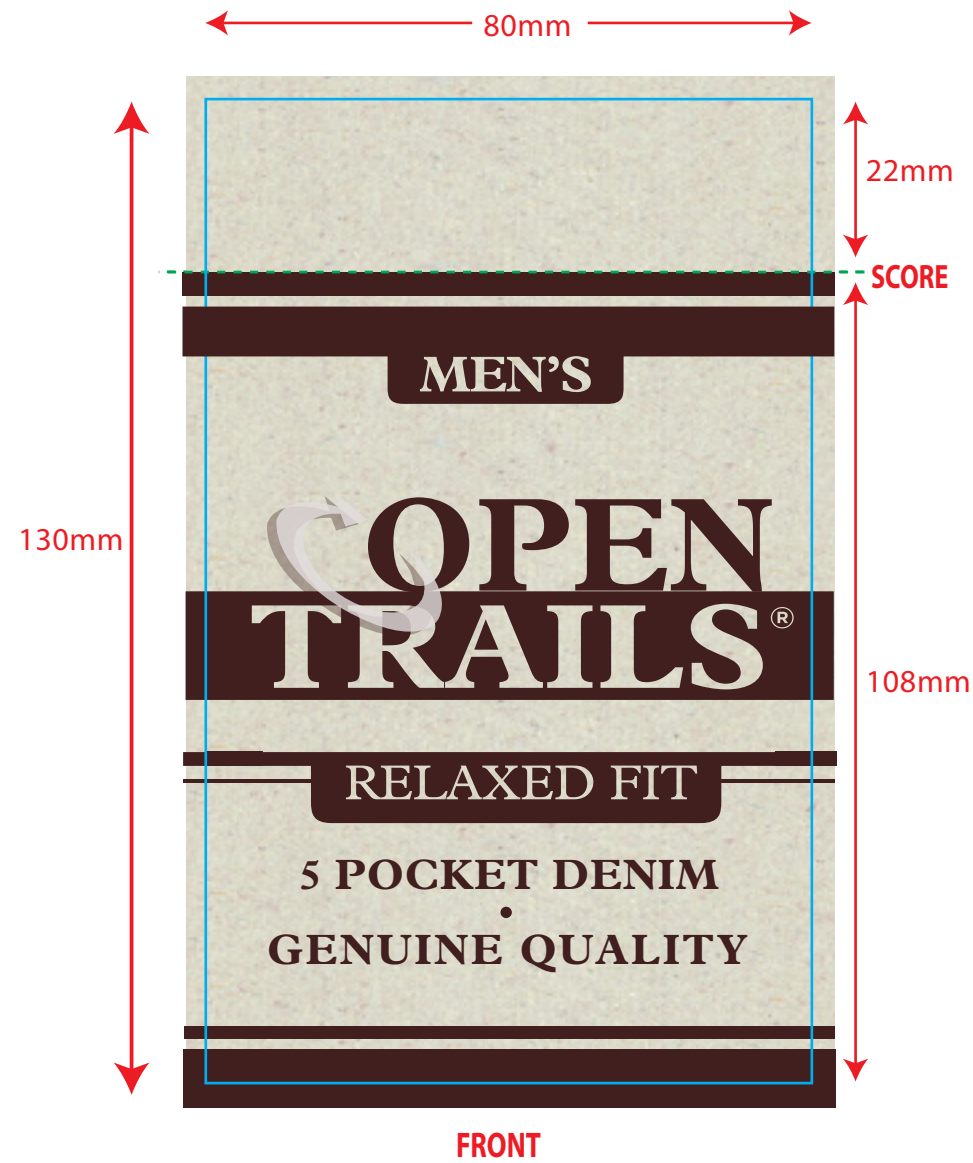

Open Trails - Pocket Flasher and Patch

MEN'S POCKET FLASHER OT12_M_FL034

STOCK C1S 10 pt
FINAL SIZE 80 mm x 108 mm
Color 4 Color Process PMS 4975 Match Front
0 Color Back
Font Plantin-Std-Bold 19 pt
Plantin-Std-Bold 16 pt