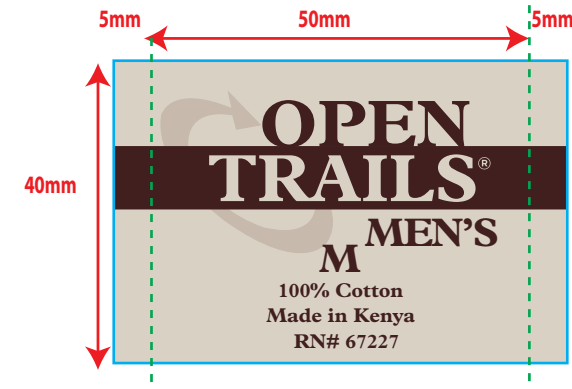

PRINTED GENERIC LABEL DG12_CC_D

STOCK Slit Edge White Satin
FINAL SIZE 22 mm x 50 mm
PMS Color 1 Black Front - 1 Black Back
Fold Straight Cut
Font Myriad Pro 5 pt