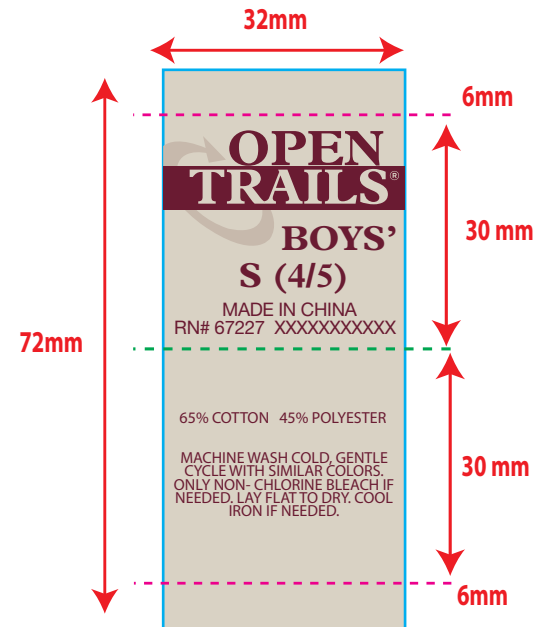

Open Trails - Men's/Boys' Woven Labels