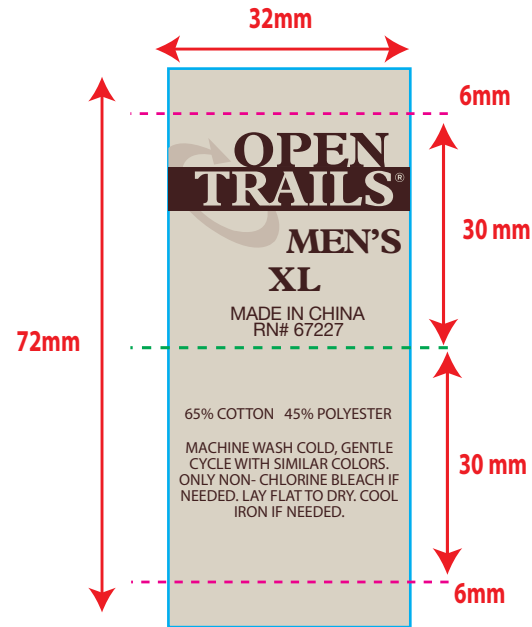

Open Trails - Men's/Boys' Woven Labels