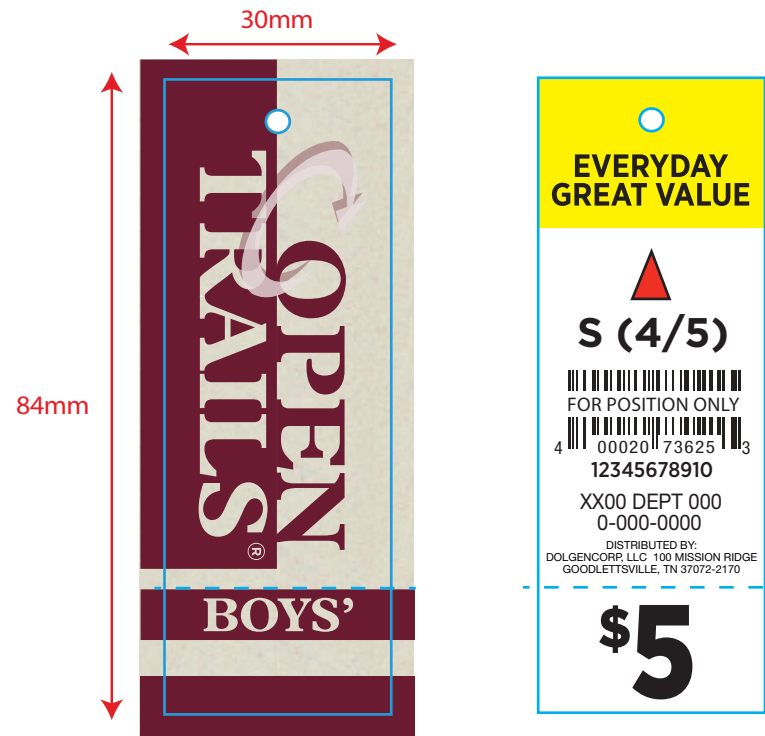

Open Trails - Hang Tags

For Clearance shape and color options see page 1.

PRICE TICKET OT12_B_HT014

STOCK C1S 10pt.
FINAL SIZE 30 mm x 84 mm
Color 4 Color Process Front - 3 Color Back
Font Plantin-Std-Bold 19pt.
Size: Gotham Bold (Back Only) 15.5 pt
Tracking # : Gotham Narrow Medium (Back Only) 8pt
Season/Dept code: Helvetica Regular (Back Only) 7.5pt
SKU: Helvetica Regular (Back Only) 7.5pt
Distribution: Helvetica Regular (Back Only) 4.14pt
Price: Gotham Bold Reg (Back only) 49 pt
Use Standard Price Point File

PRICE TICKET OT12_B_HT0141

STOCK C1S 10pt.
FINAL SIZE 30 mm x 84 mm
Color 4 Color Process Front - 3 Color Back
Font Plantin-Std-Bold 19pt.
Size: Gotham Bold (Back Only) 15.5 pt
Tracking # : Gotham Narrow Medium (Back Only) 8pt
Season/Dept code: Helvetica Regular (Back Only) 7.5pt
SKU: Helvetica Regular (Back Only) 7.5pt
Distribution: Helvetica Regular (Back Only) 4.14pt