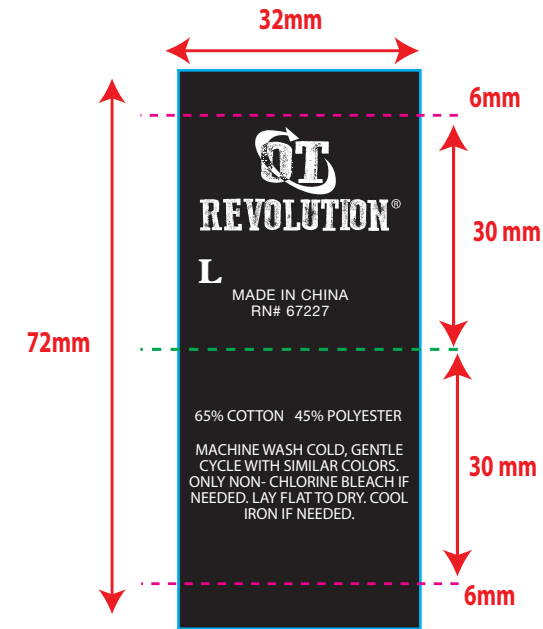

## END FOLD LABEL OT\_M\_ML003

**WOVEN** Damask  
**FINAL SIZE** 12 mm x 40 mm  
**PMS Color** 1 Color White  
**Fold** End Fold

Boys' labels will require a tracking number

OT\_M\_HTL001A  
**PMS Color** 1 Front Black

OT\_M\_HTL001B  
**PMS Color** 1 Front White

OT\_M\_HTL001C  
**PMS Color** 1 Front Cool Gray 6

# OT Revolution - Boys'/Men's Wear

**TOP FOLD LABEL** OT17\_B\_ML001

**WOVEN** Damask  
**FINAL SIZE** 30 mm x 32 mm  
**PMS Color** (Ground) Black, White  
**Fold** Loop Fold  
**Font** Plantin-Std-Bold 13pt  
 Helvetica Neue Roman 5.5pt  
 Myriad Pro 6 pt