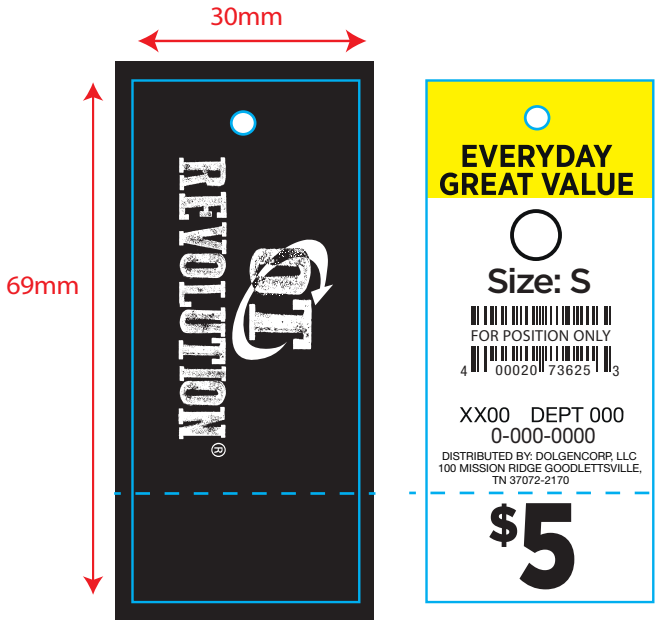

# OT Revolution - Boys' Hang Tags

For Clearance shape and color options see page 1.

CUT - DO NOT PRINT  
 PERFORATION - DO NOT PRINT

PRICE TICKET OT\_B\_HT001R

STOCK C1S 10pt.  
 FINAL SIZE 30 mm x 69 mm  
 Color 1 Color Black Front  
 2 Color Back  
 Font  
 Size: Gotham Bold (Back Only) 13 pt  
 Tracking # : Gotham Narrow Medium (Back Only) 6pt  
 Season/Dept code: Helvetica Regular (Back Only) 7.5pt  
 SKU: Helvetica Regular (Back Only) 7.5pt  
 Distribution: Helvetica Regular (Back Only) 4.14pt  
 Price: Gotham Bold Reg (Back only) 49 pt  
 Use Standard Price Point File

PRICE TICKET OT\_B\_HT0011R

STOCK C1S 10pt.  
 FINAL SIZE 30 mm x 69 mm  
 Color 1 Color Black Front  
 2 Color Back  
 Font  
 Size: Gotham Bold (Back Only) 13 pt  
 Tracking # : Gotham Narrow Medium (Back Only) 6pt  
 Season/Dept code: Helvetica Regular (Back Only) 7.5pt  
 SKU: Helvetica Regular (Back Only) 7.5pt  
 Distribution: Helvetica Regular (Back Only) 4.14pt

# OT Revolution - Men's Hang Tags

For Clearance shape and color options see page 1.

**PRICE TICKET** OT\_M\_HT001R

**STOCK** C1S 10pt.  
**FINAL SIZE** 30 mm x 69 mm  
**Color** 1 Color Black Front  
 2 Color Back  
**Font**  
 Size: Gotham Bold (Back Only) 13 pt  
 Season/Dept code: Helvetica Regular (Back Only) 7.5pt  
 SKU: Helvetica Regular (Back Only) 7.5pt  
 Distribution: Helvetica Regular (Back Only) 4.14pt  
 Price: Gotham Bold Reg (Back only) 49 pt  
 Use Standard Price Point File