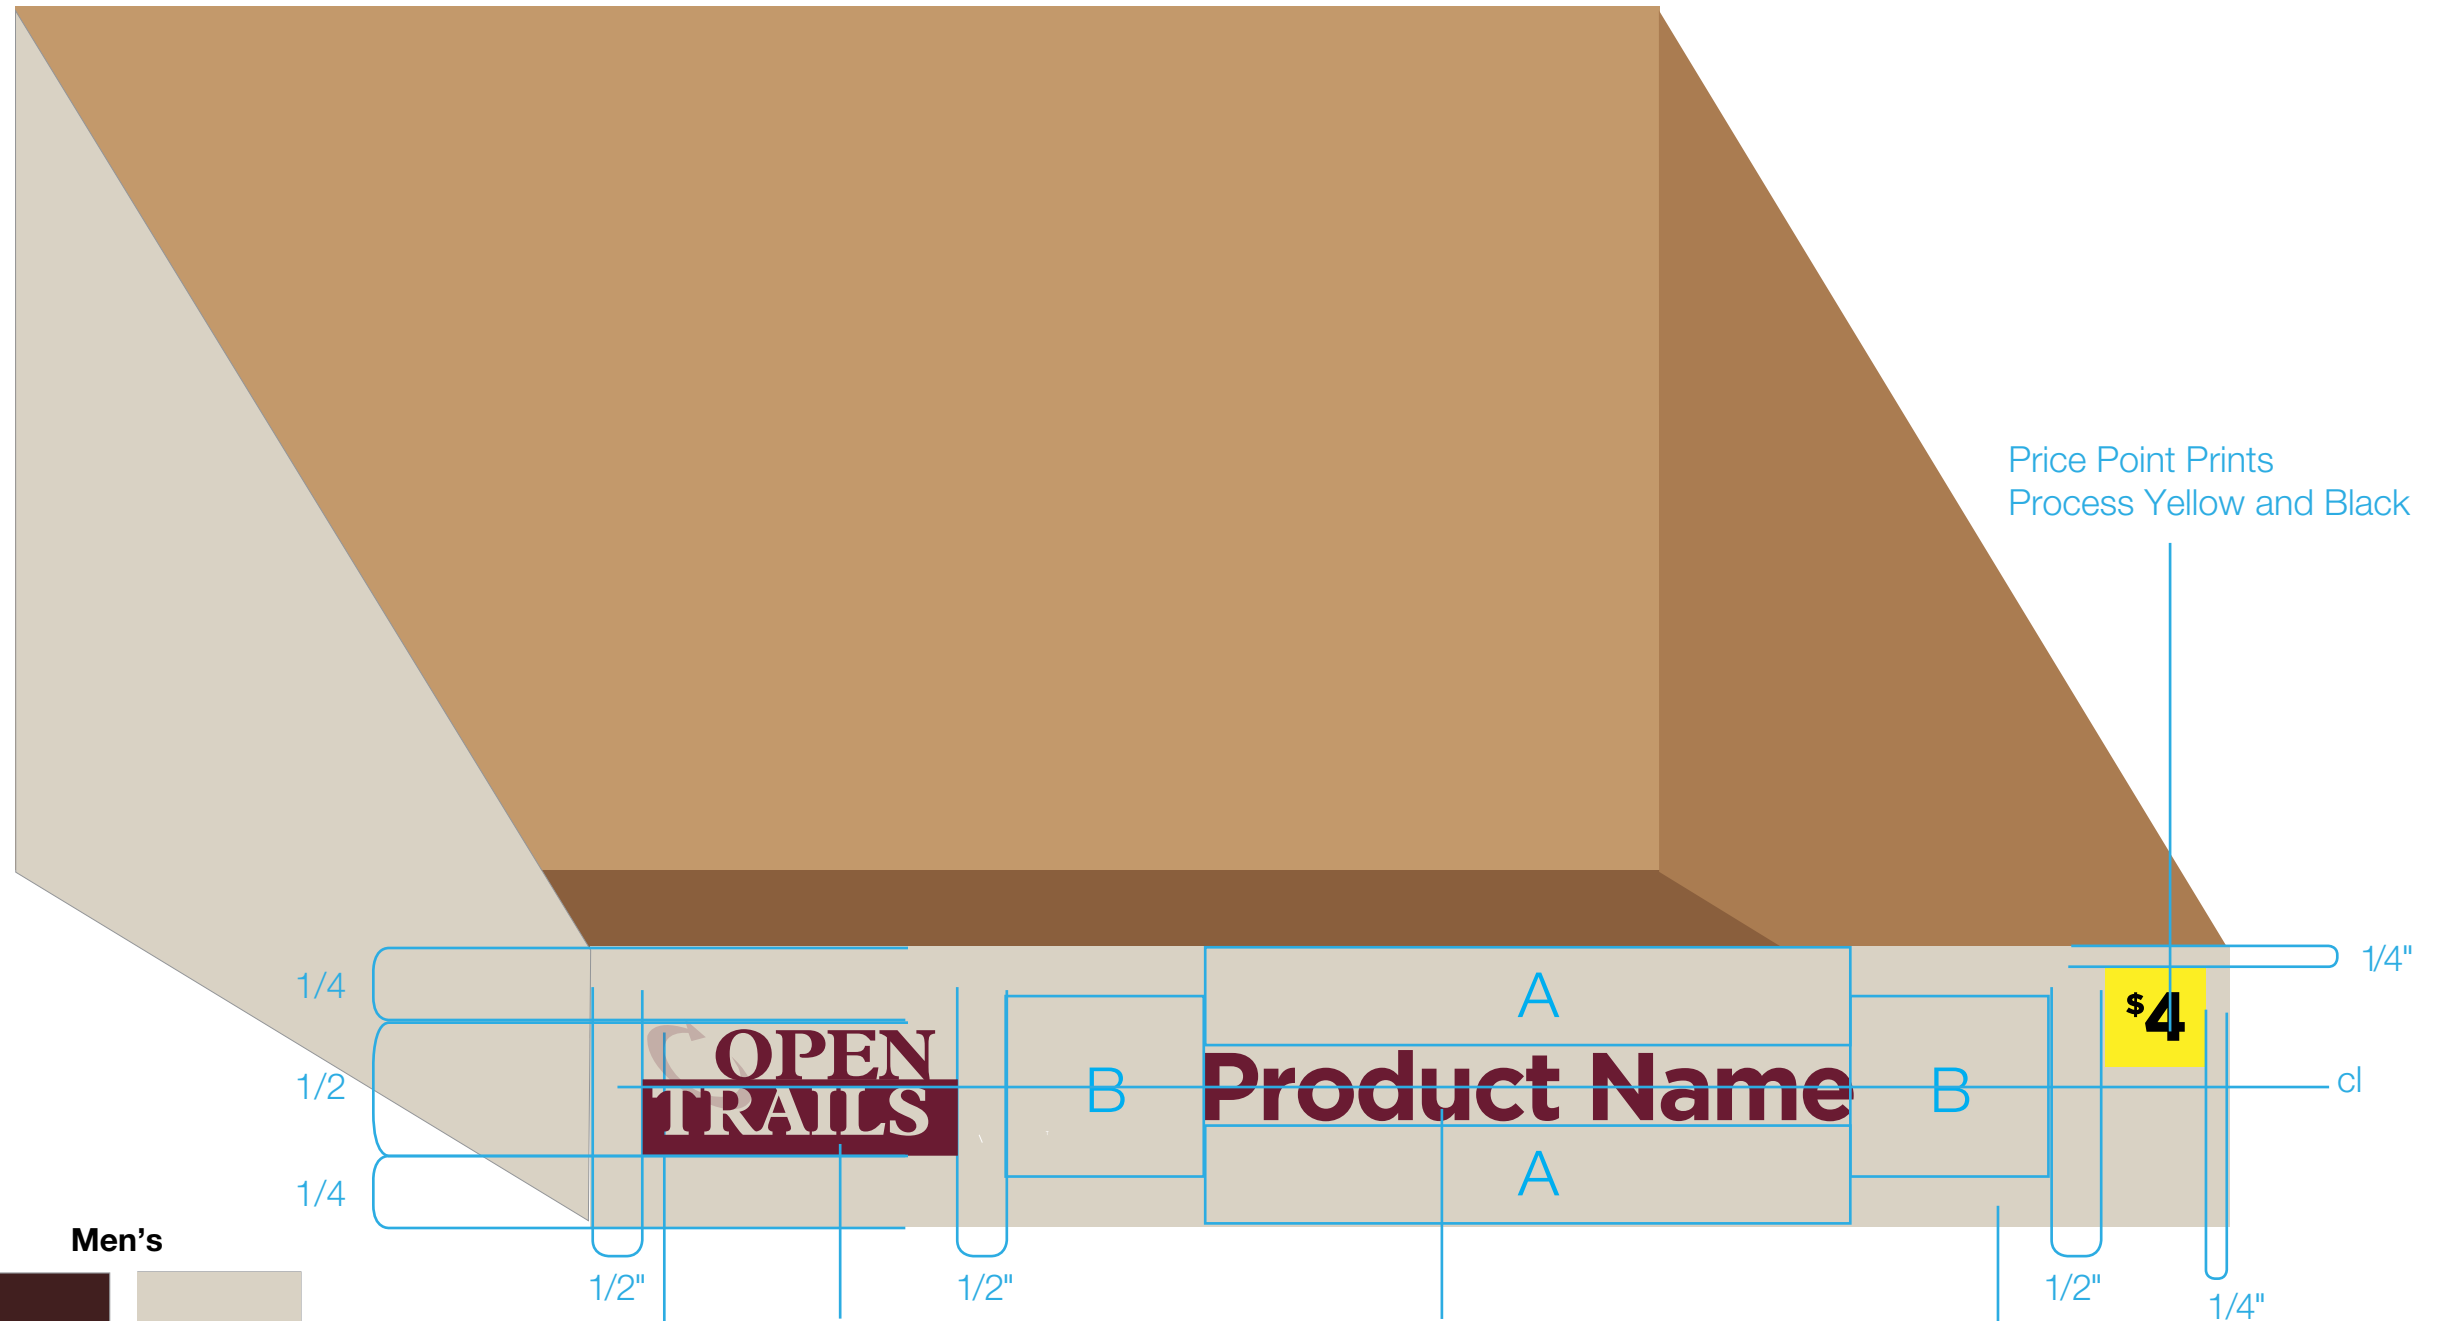

Price Point Prints  
 Process Yellow and Black

The Product Name is centered top to bottom and left to right between the Logo and the Price Point. Keep a minimum of .5 inch from the Logo and the Price Point