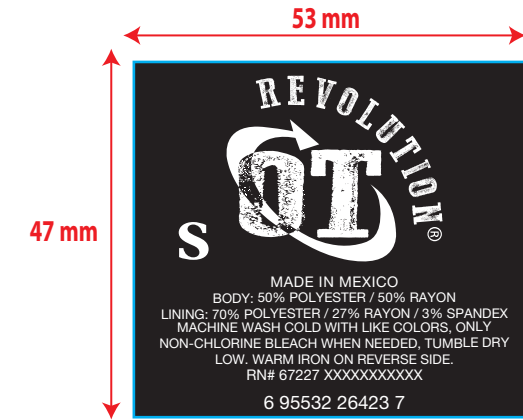

Boys' labels will require a tracking number

HEAT TRANSFER

STOCK Paper / Clear
FINAL SIZE 47mm x 53 mm
PMS Color 1 Front White
Font Size: Plantin Std Bold 20 pt
Text: Helvetica Regular 5.5 pt
Tracking: Helvetica Regular 7 pt

OT_M_HTL001A
PMS Color 1 Front Black

OT_M_HTL001B
PMS Color 1 Front White

OT_M_HTL001C
PMS Color 1 Front Cool Gray 6