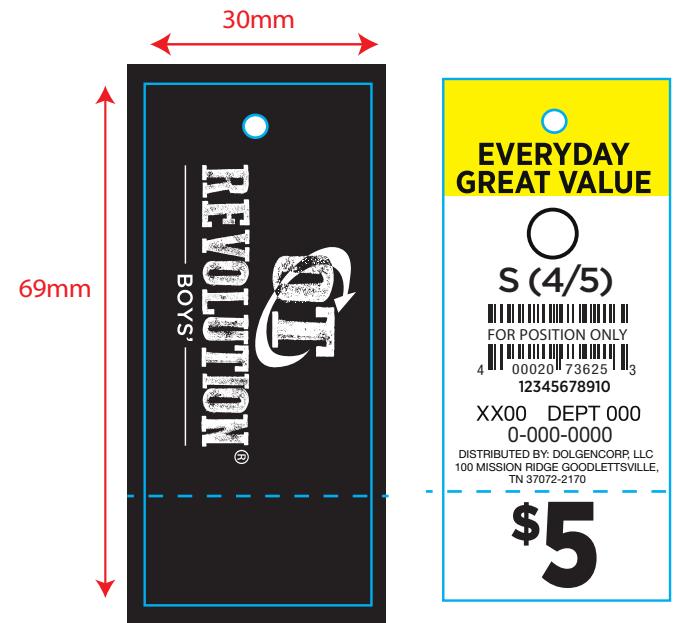

# OT Revolution - Boys'/Men's Wear

**TOP FOLD LABEL** OT17\_B\_ML001

**WOVEN** Damask  
**FINAL SIZE** 30 mm x 32 mm  
**PMS Color** (Ground) Black, White  
**Fold** Loop Fold  
**Font** Plantin-Std-Bold 13pt  
 Helvetica Neue Roman 5.5pt  
 Myriad Pro 6 pt

**TOP FOLD LABEL** OT17\_M\_ML002

**WOVEN** Damask  
**FINAL SIZE** 30 mm x 32 mm  
**PMS Color** (Ground) Black, White  
**Fold** Loop Fold  
**Font** Plantin-Std-Bold 13pt  
 Helvetica Neue Roman 5.5pt  
 Myriad Pro 6 pt

# OT Revolution - Boys' Hang Tags

For Clearance shape and color options see page 1.

CUT - DO NOT PRINT  
 PERFORATION - DO NOT PRINT

PRICE TICKET OT\_B\_HT001R

STOCK C1S 10pt.  
 FINAL SIZE 30 mm x 69 mm  
 Color 1 Color Black Front  
 2 Color Back  
 Font  
 Size: Gotham Bold (Back Only) 13 pt  
 Tracking # : Gotham Narrow Medium (Back Only) 6pt  
 Season/Dept code: Helvetica Regular (Back Only) 7.5pt  
 SKU: Helvetica Regular (Back Only) 7.5pt  
 Distribution: Helvetica Regular (Back Only) 4.14pt  
 Price: Gotham Bold Reg (Back only) 49 pt  
 Use Standard Price Point File

# OT Revolution - Men's Hang Tags

For Clearance shape and color options see page 1.

**PRICE TICKET** OT\_M\_HT001R

**STOCK** C1S 10pt.  
**FINAL SIZE** 30 mm x 69 mm  
**Color** 1 Color Black Front  
 2 Color Back  
**Font**  
 Size: Gotham Bold (Back Only) 13 pt  
 Season/Dept code: Helvetica Regular (Back Only) 7.5pt  
 SKU: Helvetica Regular (Back Only) 7.5pt  
 Distribution: Helvetica Regular (Back Only) 4.14pt  
 Price: Gotham Bold Reg (Back only) 49 pt  
 Use Standard Price Point File