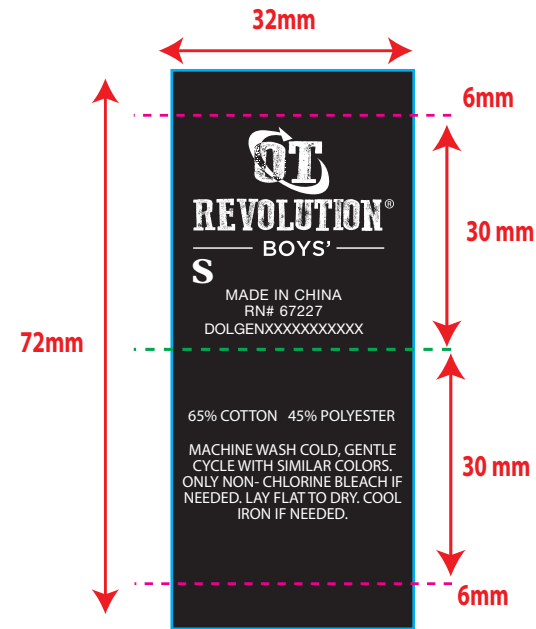

OT Revolution - Boys'/Men's Wear

TOP FOLD LABEL OT17_B_ML001

WOVEN Damask
FINAL SIZE 30 mm x 32 mm
PMS Color (Ground) Black, White
Fold Loop Fold
Font Plantin-Std-Bold 13pt
Helvetica Neue Roman 5.5pt
Myriad Pro 6 pt