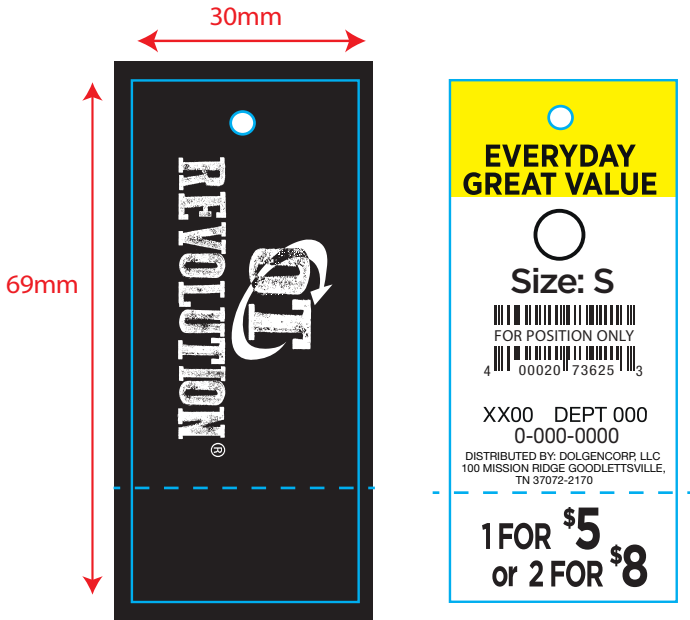

# OT Revolution - Boys' Hang Tags

For Clearance shape and color options see page 1.

CUT - DO NOT PRINT  
 PERFORATION - DO NOT PRINT

PRICE TICKET OT\_B\_HT001R

STOCK C1S 10pt.  
 FINAL SIZE 30 mm x 69 mm  
 Color 1 Color Black Front  
 2 Color Back  
 Font  
 Size: Gotham Bold (Back Only) 13 pt  
 Tracking # : Gotham Narrow Medium (Back Only) 6pt  
 Season/Dept code: Helvetica Regular (Back Only) 7.5pt  
 SKU: Helvetica Regular (Back Only) 7.5pt  
 Distribution: Helvetica Regular (Back Only) 4.14pt  
 Price: Gotham Bold Reg (Back only) 49 pt  
 Use Standard Price Point File

PRICE TICKET OT\_B\_HT0011R

STOCK C1S 10pt.  
 FINAL SIZE 30 mm x 69 mm  
 Color 1 Color Black Front  
 2 Color Back  
 Font  
 Size: Gotham Bold (Back Only) 13 pt  
 Tracking # : Gotham Narrow Medium (Back Only) 6pt  
 Season/Dept code: Helvetica Regular (Back Only) 7.5pt  
 SKU: Helvetica Regular (Back Only) 7.5pt  
 Distribution: Helvetica Regular (Back Only) 4.14pt

# OT Revolution - Men's Hang Tags

For Clearance shape and color options see page 1.

**PRICE TICKET** OT\_M\_HT001R

**STOCK** C1S 10pt.  
**FINAL SIZE** 30 mm x 69 mm  
**Color** 1 Color Black Front  
 2 Color Back  
**Font**  
 Size: Gotham Bold (Back Only) 13 pt  
 Season/Dept code: Helvetica Regular (Back Only) 7.5pt  
 SKU: Helvetica Regular (Back Only) 7.5pt  
 Distribution: Helvetica Regular (Back Only) 4.14pt  
 Price: Gotham Bold Reg (Back only) 49 pt  
 Use Standard Price Point File