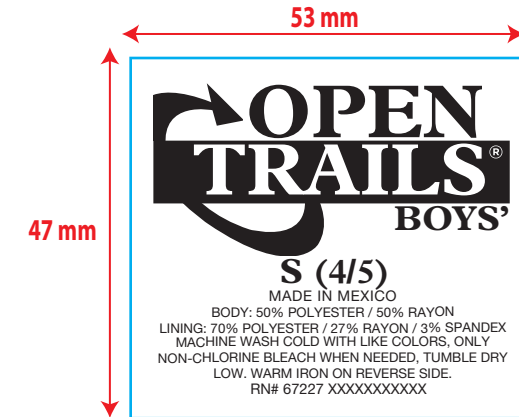

HEAT TRANSFER

STOCK Paper / Clear
FINAL SIZE 47mm x 53 mm
PMS Color 1 Front Black
Font Boys': Plantin Std Bold 13 pt
Text: Helvetica Regular 5.5 pt
Size: Plantin Std Bold 13 pt

OT12_B_HTL031A
PMS Color 1 Front Black

OT12_B_HTL031B
PMS Color 1 Front White

OT12_B_HTL031C
PMS Color 1 Front Cool Gray 6