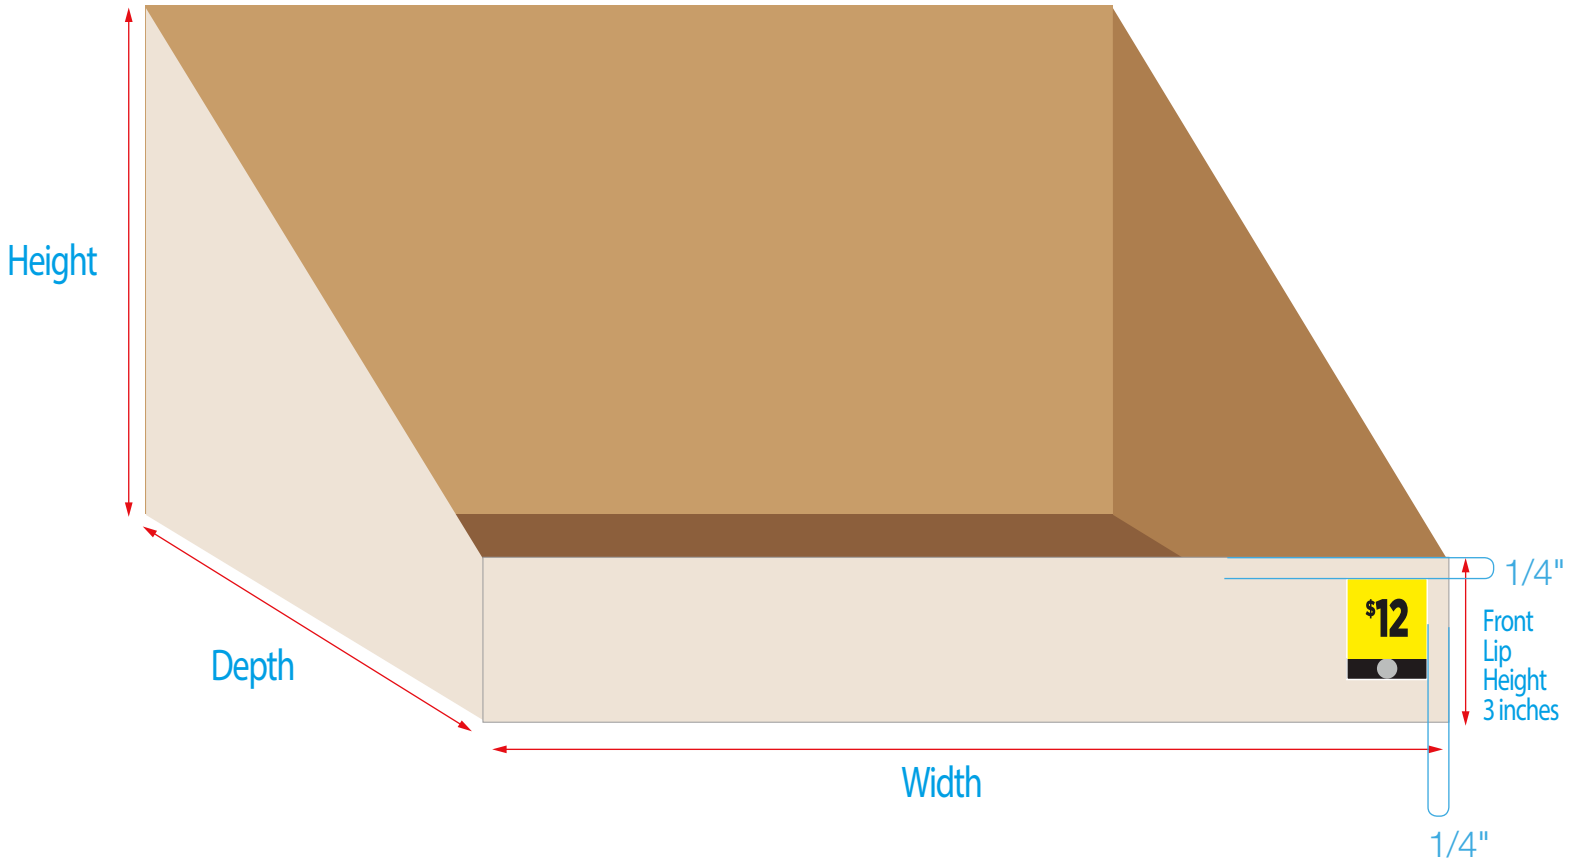

Front Lip: 3"

Use price points from file "12 PP Masterexample.ai"

Clearance Dot color will vary.