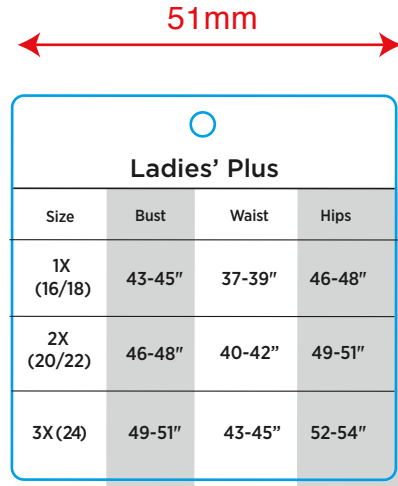

Size Hang Tag

DG20_LP_HT030

STOCK C1S 10 pt.
FINAL SIZE 51 mm x 51 mm
Color 1 Color Process Black
Size: Gotham Narrow Medium 7 pt