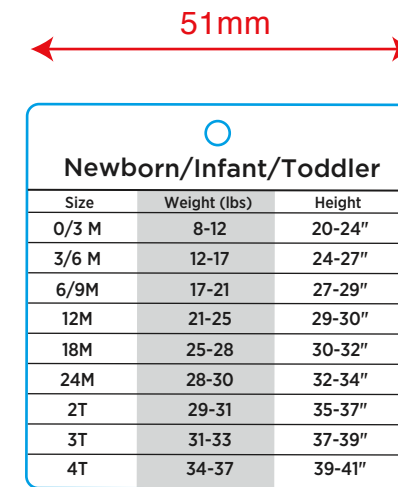

Size Hang Tag

DG20_T_HT030

STOCK C1S 10 pt.
FINAL SIZE 51 mm x 51 mm
Color 1 Color Process Black
Size: Gotham Narrow Medium 7 pt