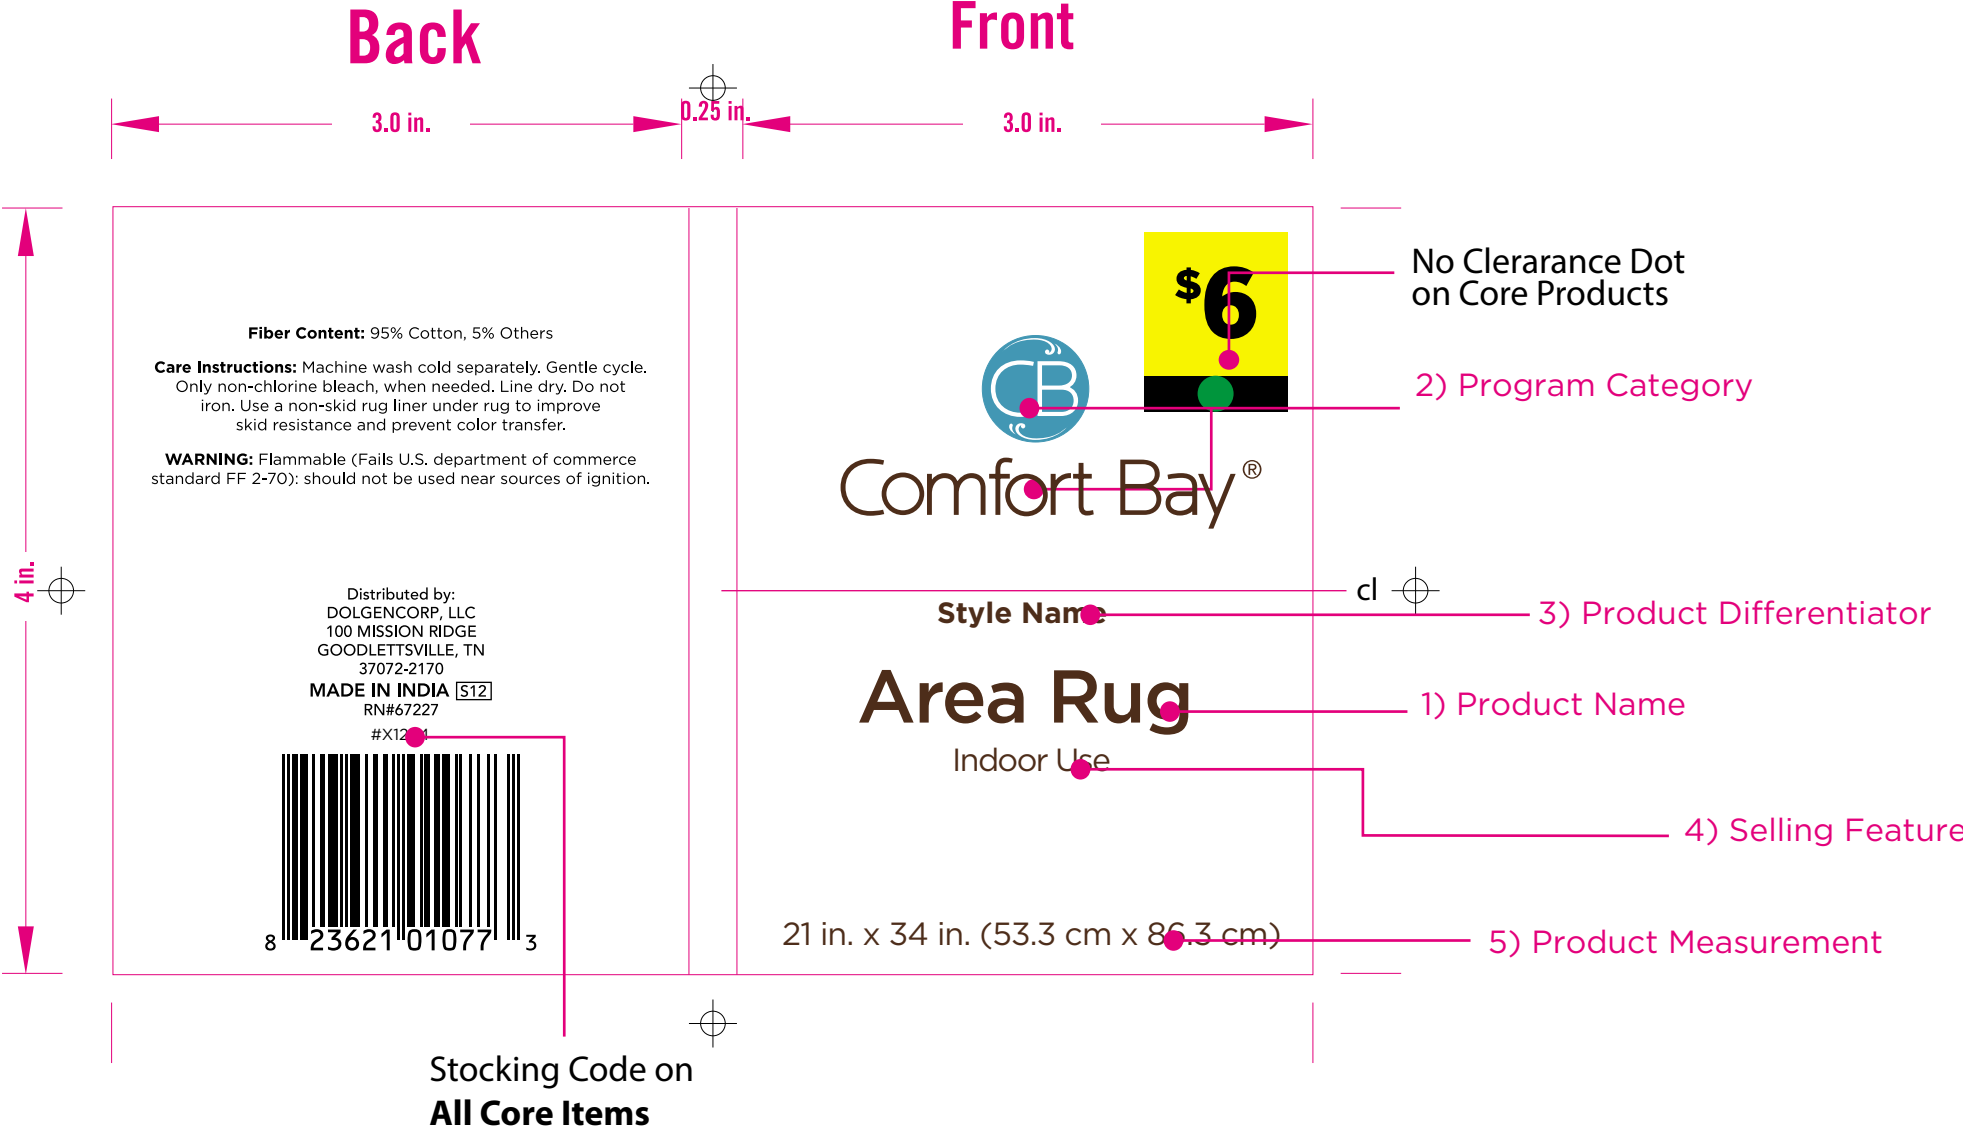

Comfort Bay Rugs - Naming Convention

Product Name

- **All Runners** = Runner
- **All Large Rolled Rugs** = Area Rug
- **Any Folded Rug** = Accent Rug
- **Memory Foam** = Memory Foam
- **Bath Rug Set** = Bath Rug Set
- **Cotton Bath Rug** = Cotton Bath Rug

Door Mat - See True Living

Selling Features (not more than 2)

- Non-Skid
- Indoor / Outdoor
- Indoor Use
- Outdoor Use
- Everyday
- Durable
- High Traffic
- Machine Washable

Base Colors