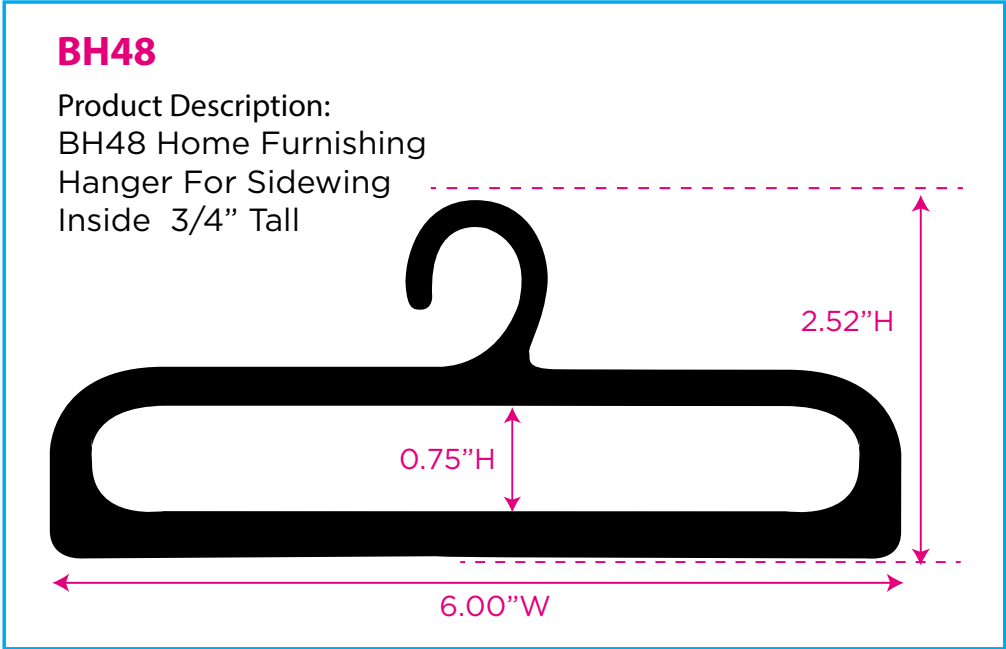

Comfort Bay Window Labeling - Sidewing

Differentiator:
17 pt. Gotham Bold

Product Name:
17 pt. Gotham Bold

Selling Feature:
11 pt. Gotham Book

Tertiary Copy:
12 pt. Gotham Medium

Measurement:
10 pt. Gotham Book