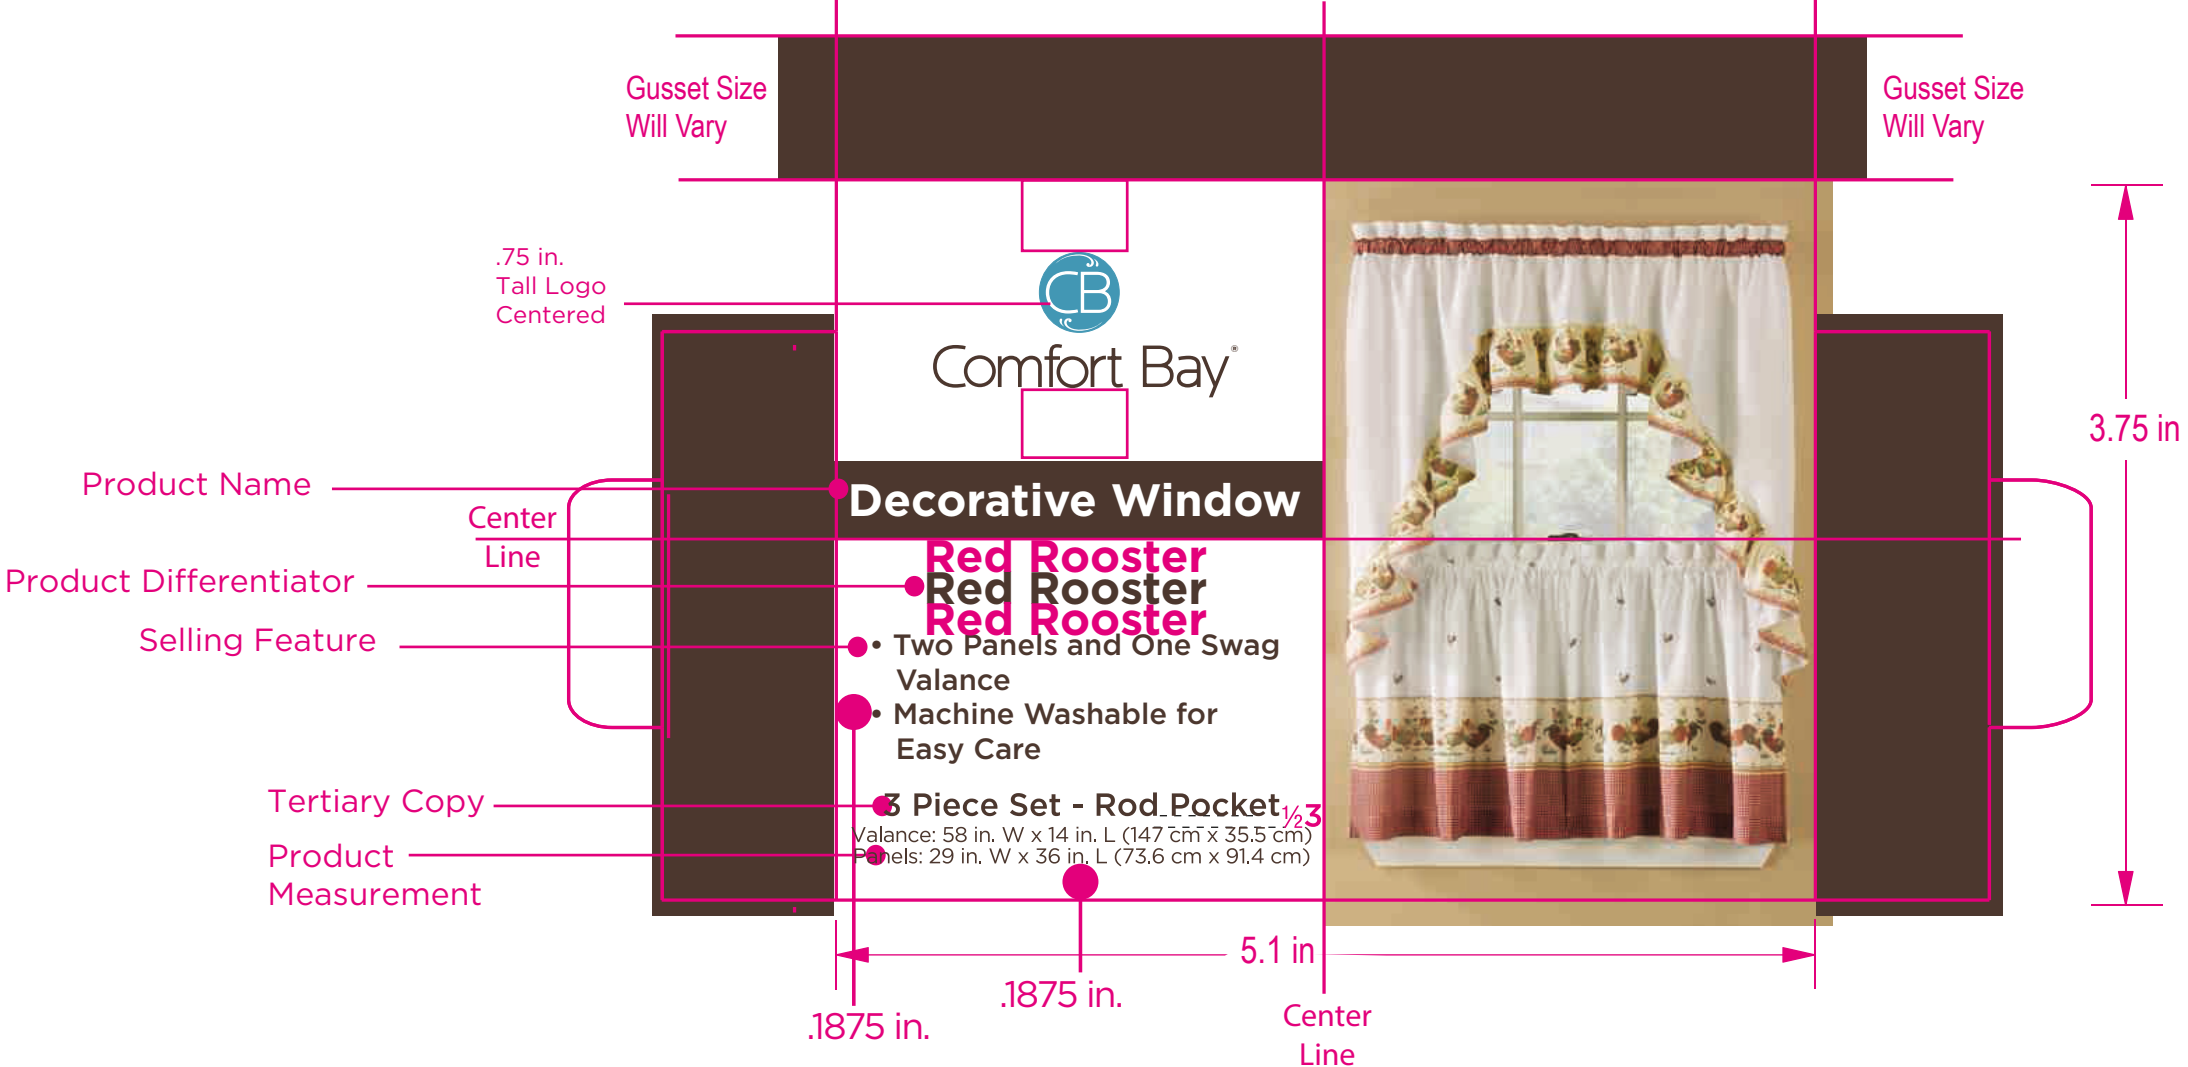

Comfort Bay Window Labeling - Sidewing

Differentiator:
17 pt. Gotham Bold

Product Name:
17 pt. Gotham Bold

Selling Feature:
11 pt. Gotham Book

Tertiary Copy:
12 pt. Gotham Medium

Measurement:
10 pt. Gotham Book