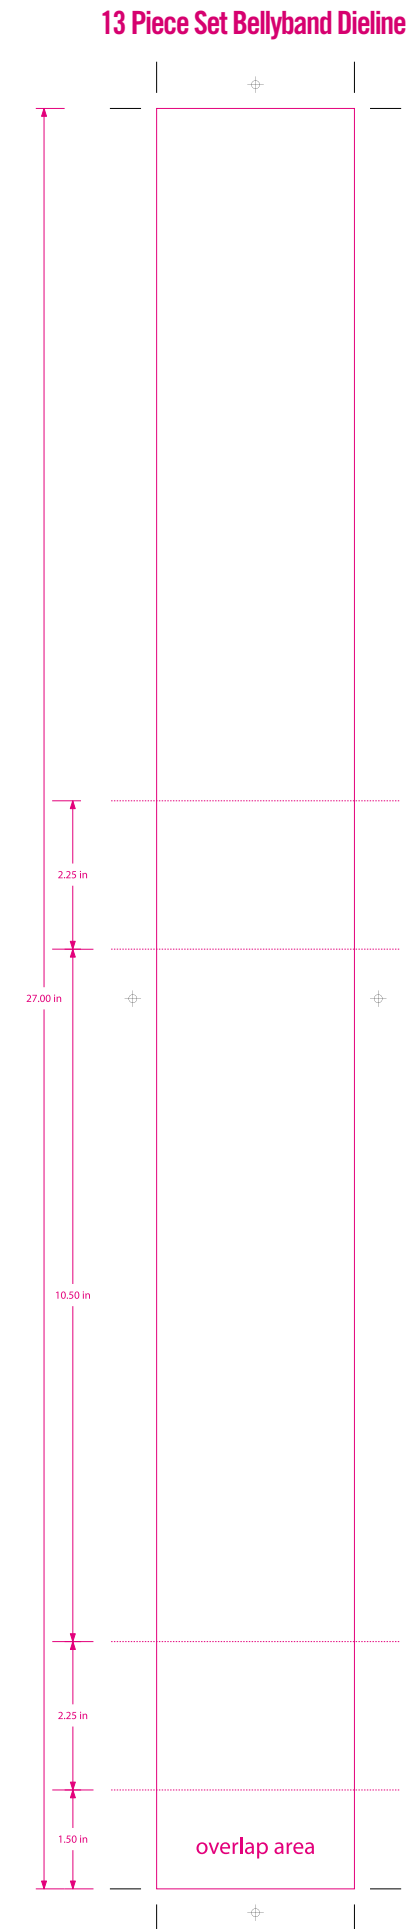

Comfort Bay Shower Curtain Belly Band, continued

3.0 in.

Comfort Bay®

Textured Fabric
Shower Curtain

Made of Soft Fabric

70 in. W x 72 in. L (177 cm x 182 cm)

10.5 in.

Comfort Bay®

13 Piece Set
Shower Curtain and 12 Hooks

Made of Soft Fabric

70 in. W x 72 in. L (177 cm x 182 cm)

Comfort Bay® **$4**

13 Piece Set
Shower Curtain or Liner and 12 Hooks

Clear Top

Lets Light In

PEVA - Chloride Free Odorless

70 in. x 72 in. (177 cm x 182 cm)