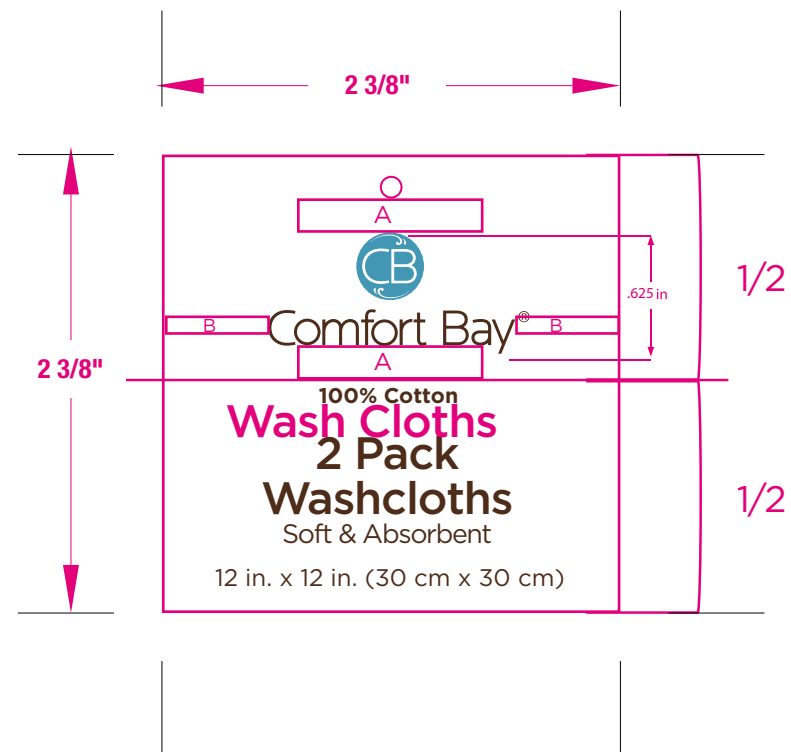

Small Typography Size Option

There are three size options for the Comfort Bay typographic elements for use on packaging. The typographic elements will be dictated by the size and type of package being extended, when possible

Small Type

Small type is used on hang tags and package labels with a PDP less than 8 sq. In.

Product Name

The product name appears as the foremost part of the naming hierarchy, when possible
The Product name starts x-height below the differentiator

Font: Gotham Medium

Size: 17 pt / 17 pt

Tracking: -25

Color: PMS 476

Selling Feature:

Font: Gotham Book

Size: 12 pt

Tracking: -50

Color: PMS 476

Product Differentiator:

Font: Gotham Bold

Size: 8 pt

Tracking: 0

Color: Knock Out

Size, Quantity or Tertiary Copy

Font: Gotham Book

Size: 9 pt

Tracking: 0

Color: PMS 476

Base Colors