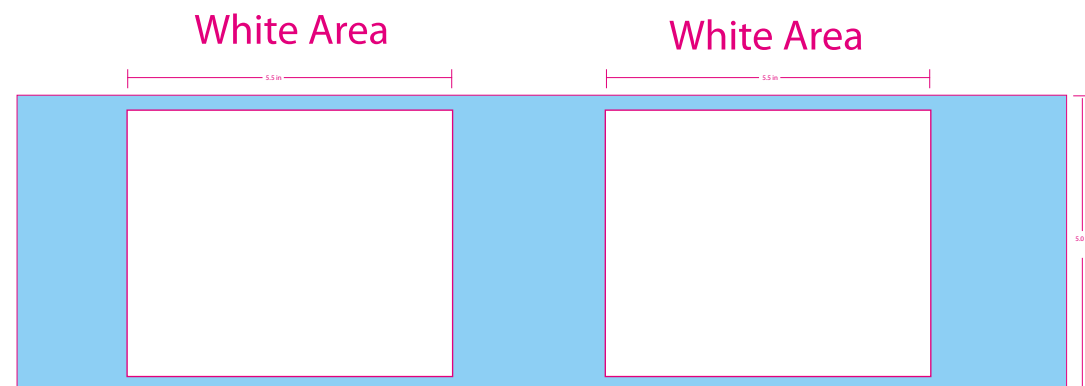

Comfort Bay Throws - Rolled