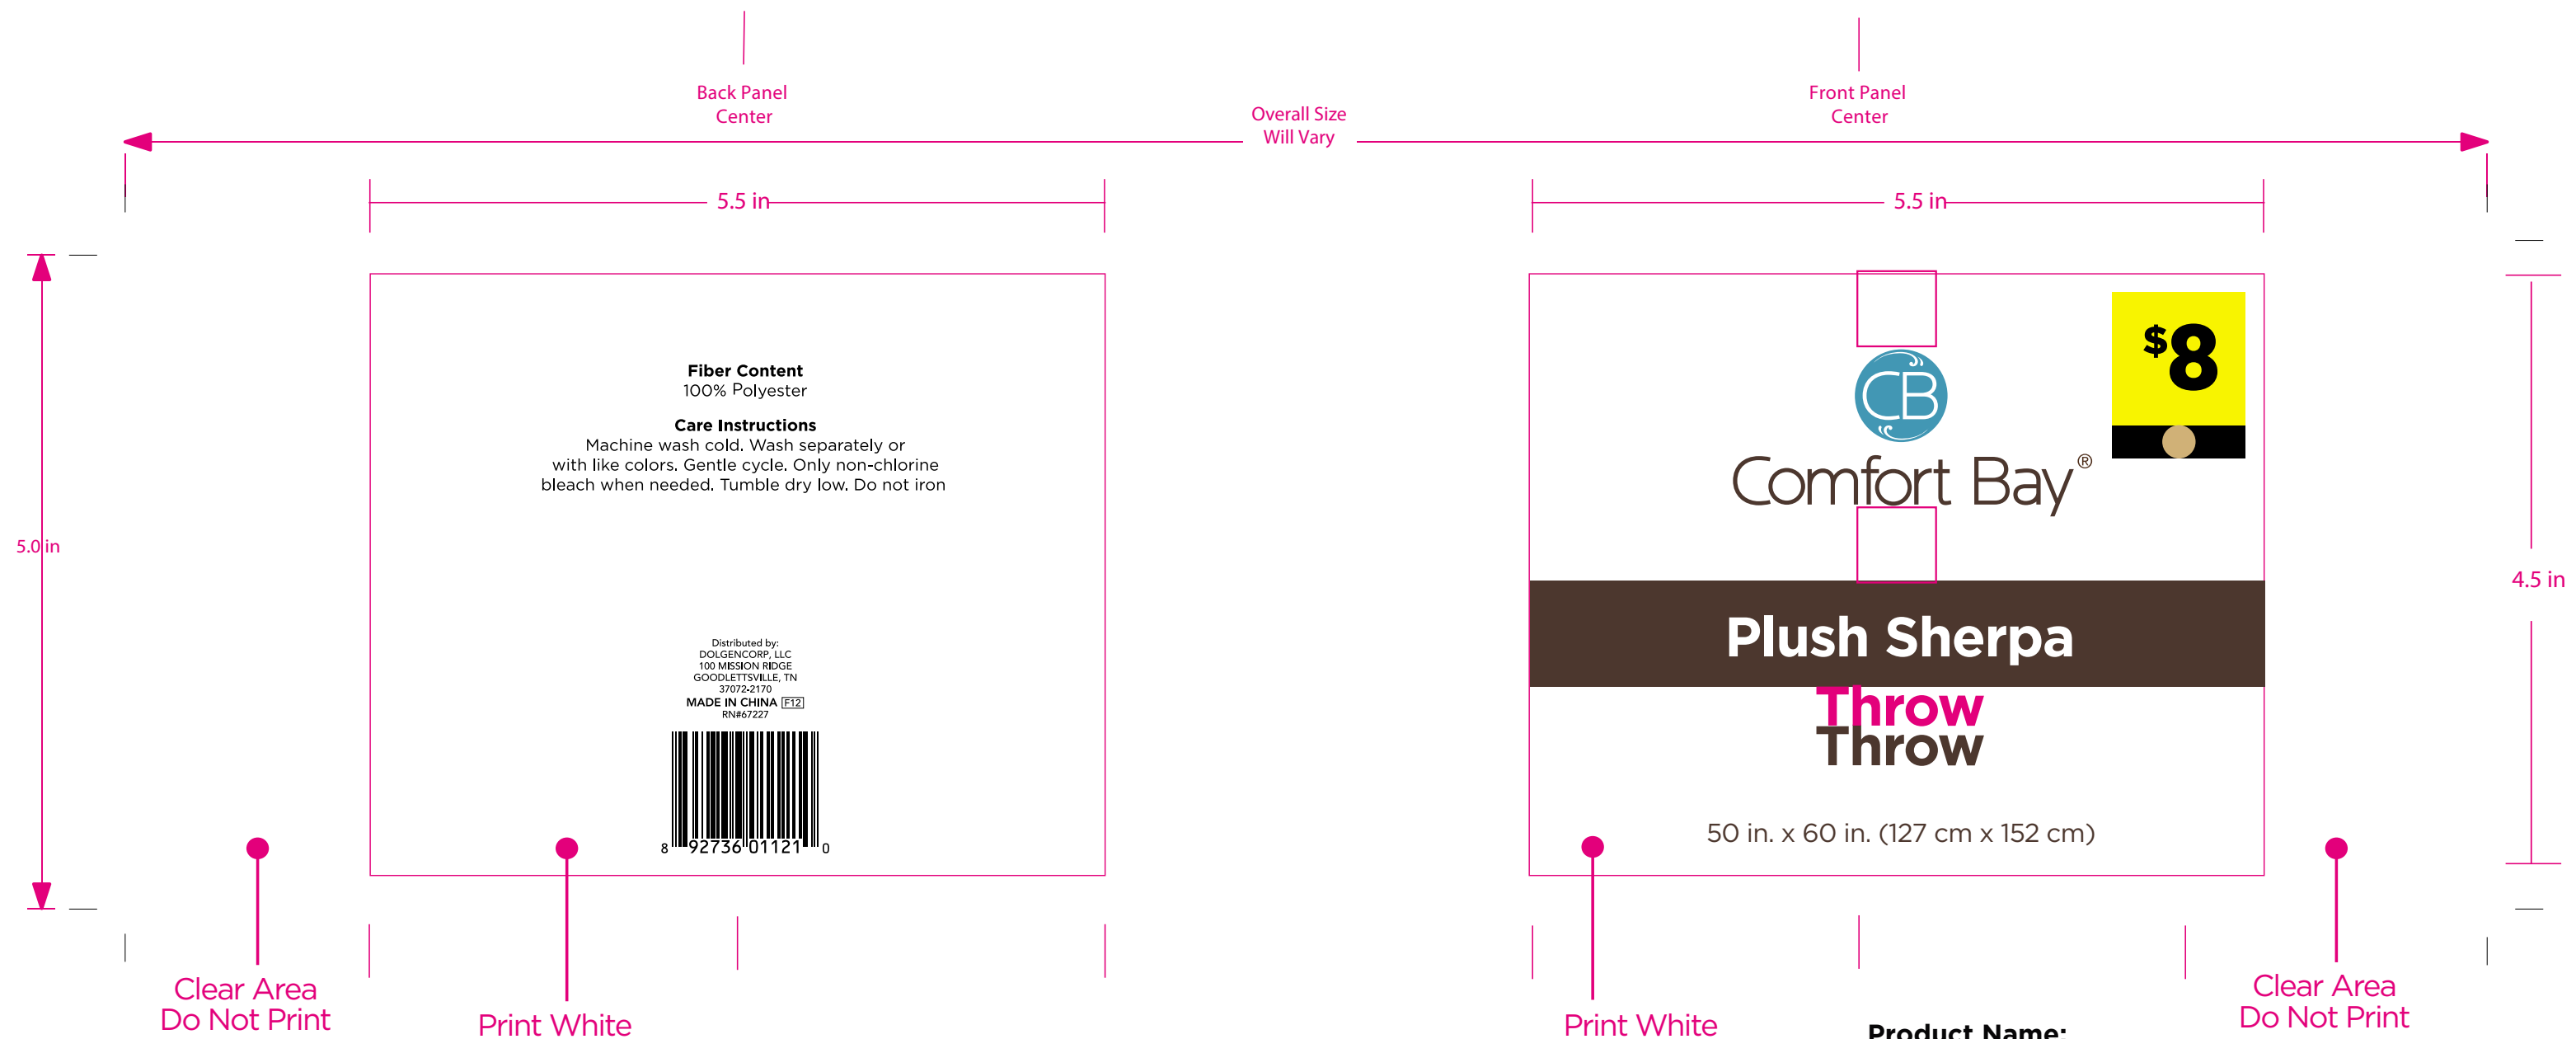

Comfort Bay Throws - Rolled