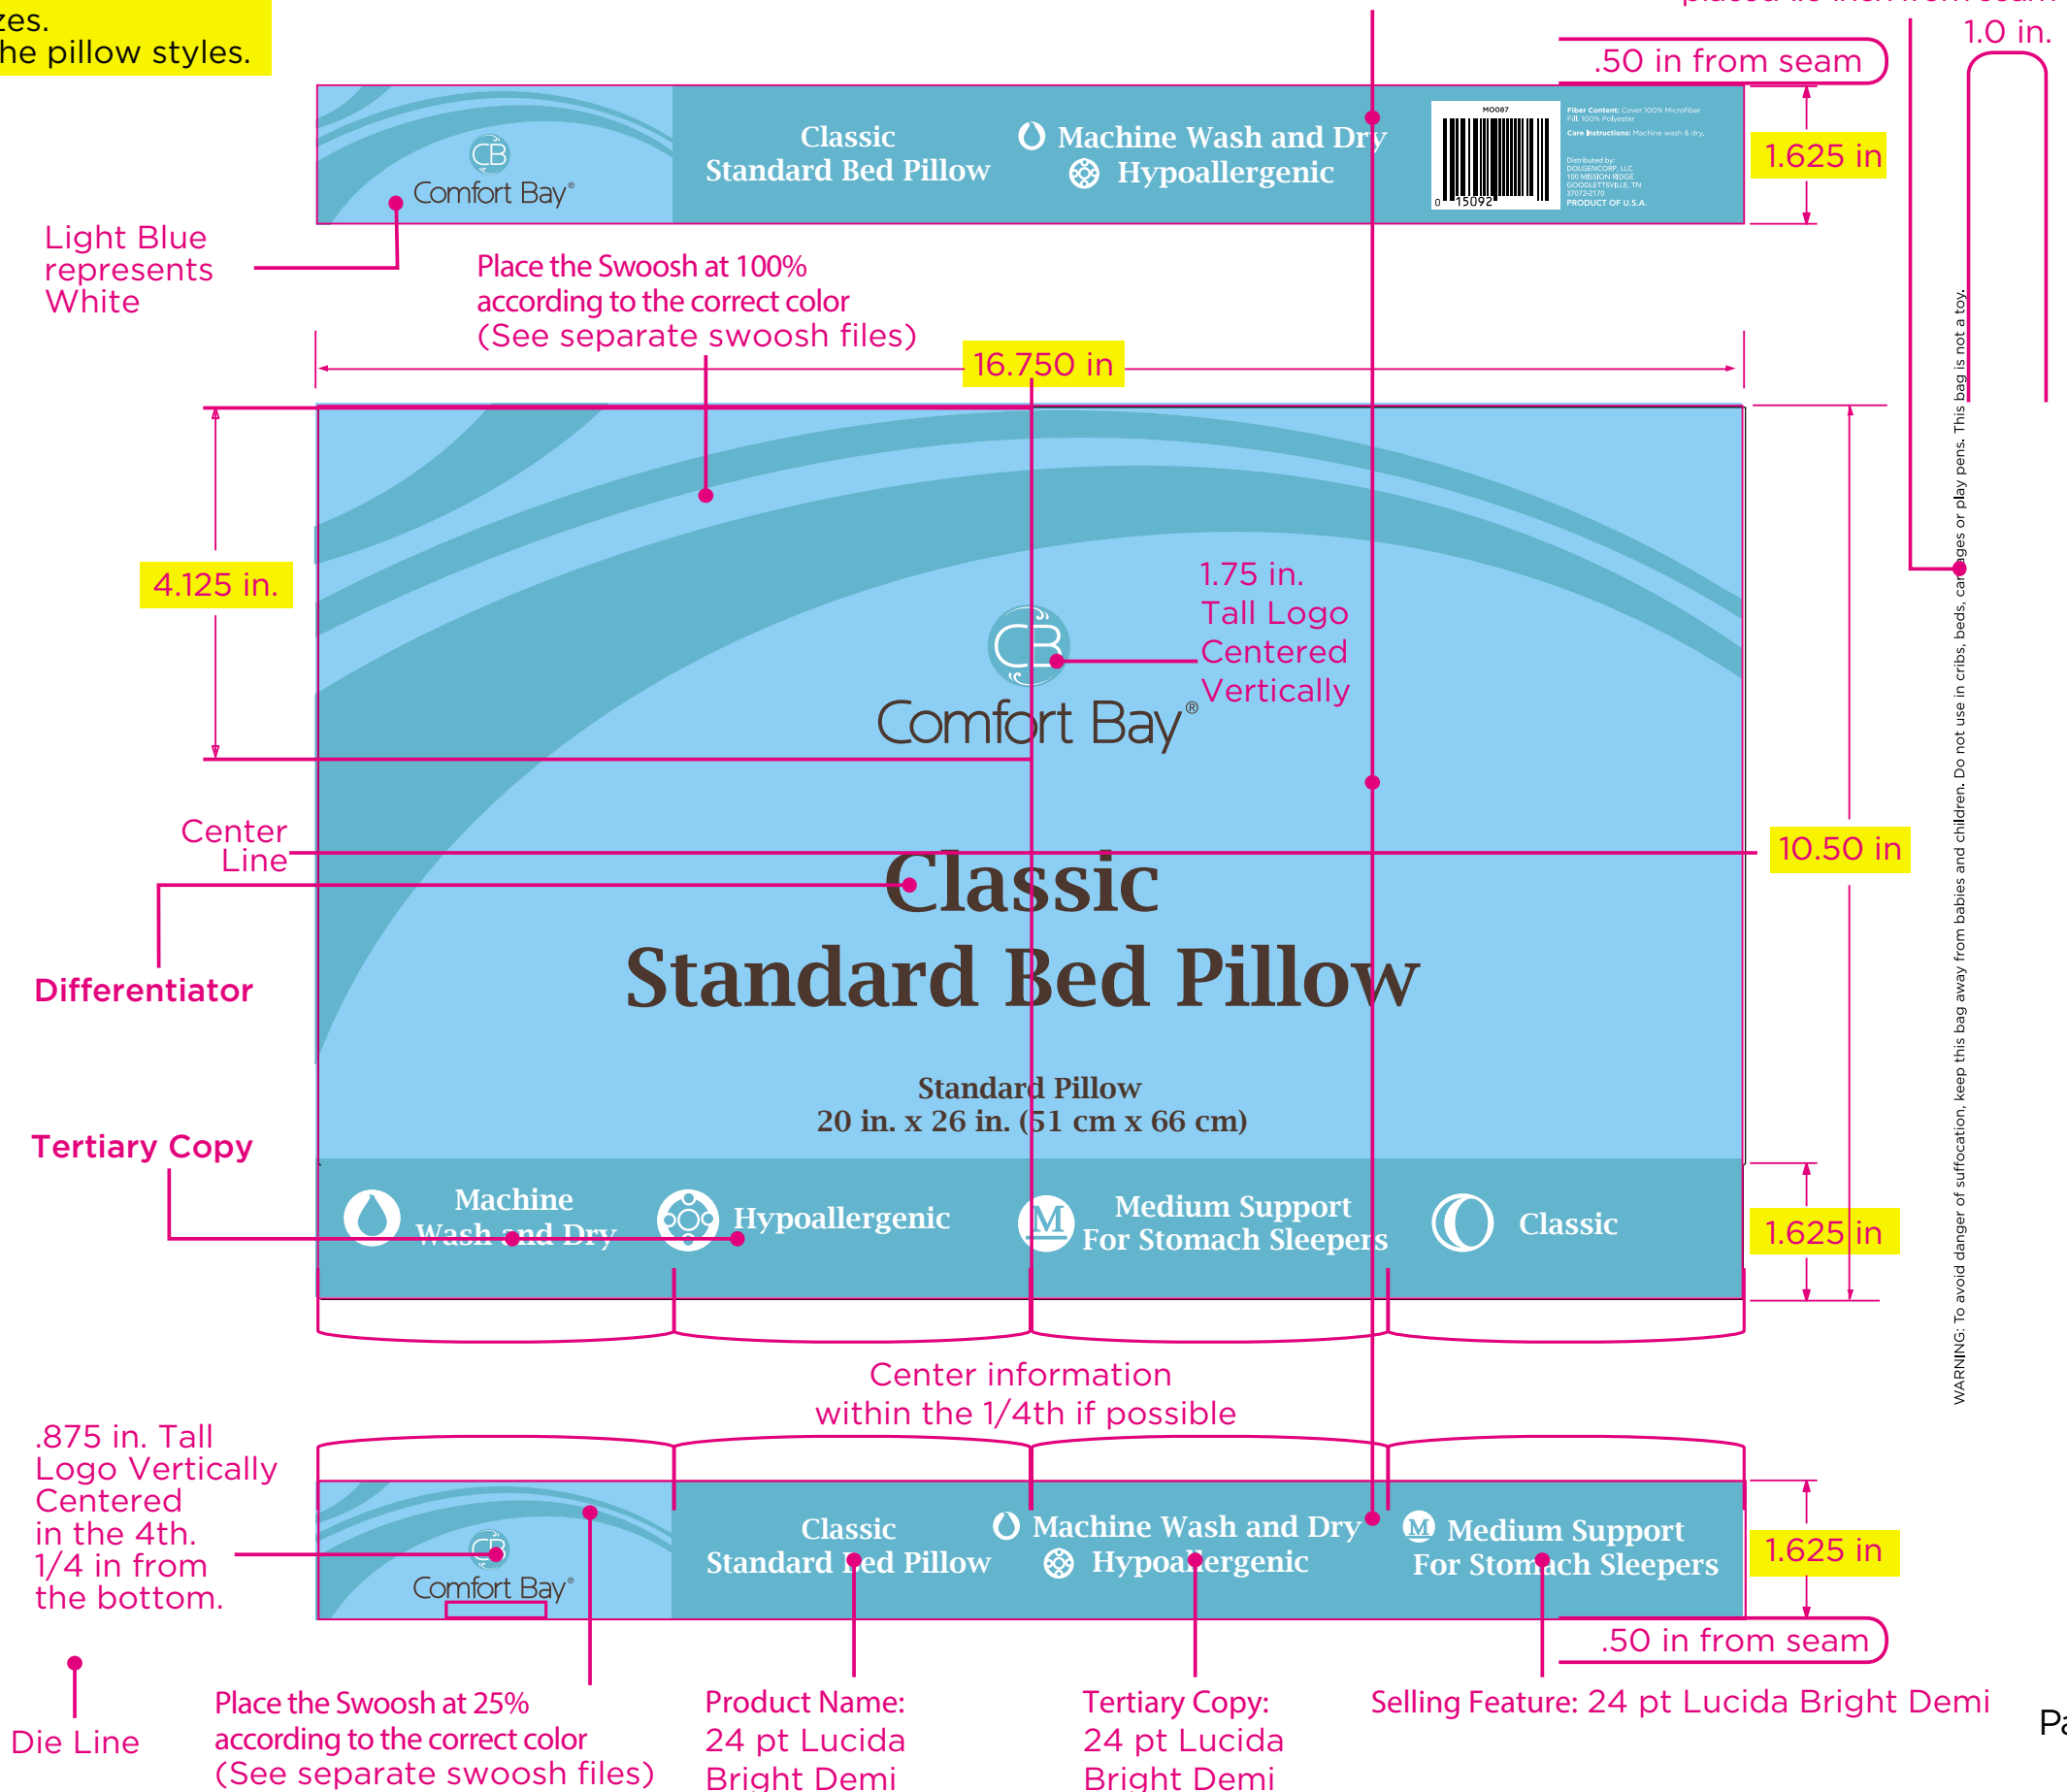

Comfort Bay Pillow Poly Bag Guide

Revised 01/29/15

NOTE: All print areas are backed with a flood white

DOLLAR GENERAL'S' WARNING STATEMENT:
12 point Gotham Book
placed 1.0 inch from seam

The Pillow Poly Bag has standard print area sizes. These sizes are to be consistent among all of the pillow styles.

The product name appears as the foremost part of the naming hierarchy, when possible.

Differentiator

Font: Lucida Bright Demi
Size: 67 pt/80.4 Ppt
Color: Pantone 476 C

Product Name

Font: Lucida Bright Demi
Size: 67 pt
Color: Pantone 476 C

Selling Feature:

Lucida Bright Demi
Size: 24 pt
Color: Knock Out

Tertiary Copy

Font: Lucida Bright Demi
Size: 24 pt
Color: Knock Out

Size and Quantity

Font: Lucida Bright Demi
Size: 24 pt
Font: Lucida Bright Demi
Size: 24 pt
Color: Pantone 476 C

Style Differentiating Colors:

(The Swoosh and 1.625 in. band color varies per pillow style)

Basic Super Value - Pantone 2945

Classic - Pantone 7459

220 Threadcount - Pantone 7472

Quilted Jumbo - Pantone 513

Jumbo Satin - Pantone 1797

2 Pack Standard - Pantone 383

Body Pillow - Pantone 287

Extra Firm 2" Gusset - Pantone 7543

Place the Swoosh at 100% according to the correct color (See separate swoosh files)

Place the Swoosh at 25% according to the correct color (See separate swoosh files)

Product Name: 24 pt Lucida Bright Demi

Tertiary Copy: 24 pt Lucida Bright Demi

Selling Feature: 24 pt Lucida Bright Demi