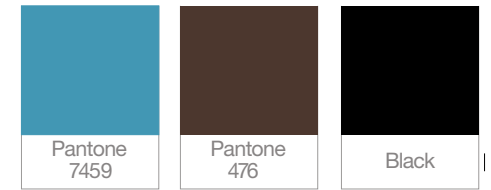

Comfort Bay Blackout/Thermal/Room Darkening Labeling Hierarchy

Base Colors

Color Blocks Use the following product names and features

1. **Blackout**
2. Energy Saving
   - Blocks out 99% of Light
   - Protects Your Home from Heat & Cold
   - Machine Washable for Easy Care

1. **Thermal**
2. Energy Saving
   - Blocks out 98% of Light
   - Foam Back Panel Protects Home from Heat and Cold
   - Machine Washable for Easy Care

1. **Room Darkening**
2. Energy Saving
   - Blocks out 98% of Light
   - Protects Your Home from Heat & Cold
   - Machine Washable for Easy Care

Use the following curtain panel types in tertiary copy

- 1 Panel - Rod Pocket
- 1 Panel with Grommets
- 1 Panel - Tab Top

Differentiator:

25 pt. Gotham Bold

Product Name:

25 pt. Gotham Bold

Color Blocks will vary per Product Name

Selling Feature:

15 pt. Gotham Medium
18 pt. Leading

Product Name

Selling Feature (Will Not Change)
20 pt Gotham Black

Tertiary Copy:

19 pt. Gotham Medium

Product Differentiator