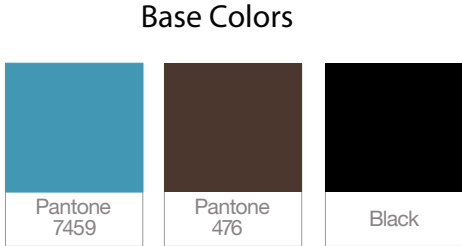

Comfort Bay Window Labeling - Sidewing

Differentiator:
17 pt. Gotham Bold

Product Name:
17 pt. Gotham Bold

Selling Feature:
11 pt. Gotham Book

Tertiary Copy:
12 pt. Gotham Medium

Measurement:
10 pt. Gotham Book