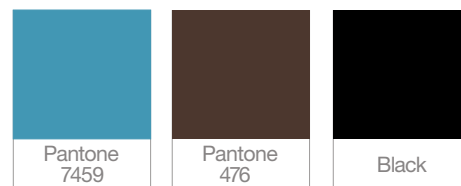

## Size, Quantity or Tertiary Copy

Font: Gotham Book

Size: 9 pt

Tracking: 0

Color: PMS 476

## Base Colors