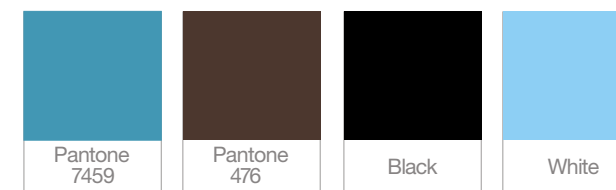

Base Colors