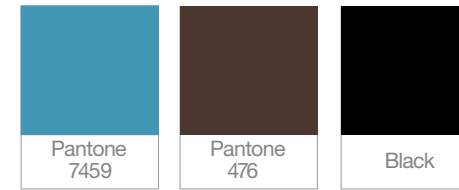

Comfort Bay Window Labeling Hierarchy

Differentiator:
25 pt. Gotham Bold

Product Name: Must read "Decorative Window"
25 pt. Gotham Bold

Selling Feature:
15 pt. Gotham Book

Tertiary Copy:
19 pt. Gotham Medium

Measurement:
14 pt. Gotham Book

Use the following curtain panel types in tertiary copy

- 1 Panel - Rod Pocket
- 1 Panel with Grommets
- 1 Panel - Tab Top

Base Colors