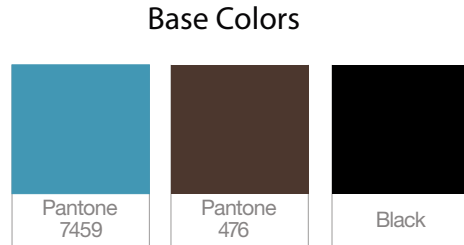

Comfort Bay Bedding U-Board

There are four size options for the typographic elements for use on this packaging. The Comfort Bay typographic elements will be dictated by the size and type of package being developed.

Medium Type

Medium type is used on package labels with a PDP more than 26 sq. in. and not more than 45 sq. in.

Product Name

The product name appears as the foremost part of the naming hierarchy, when possible.

Font: Gotham Medium
Size: 32 pt
Tracking: -25
Color: Pantone 476 C

Selling Feature

Font: Gotham Book
Size: 18 pt
Tracking: -50
Color: Pantone 476 C

Product Differentiator

Font: Gotham Bold
Size: 18 pt
Tracking: 0
Color: Knock Out

Size, Quantity or Tertiary Copy

Font: Gotham Book
Size: 25 Pt, 14 Pt and 10 pt
Tracking: 0
Color: Knock Out

Small True Living
Typography
Size Options