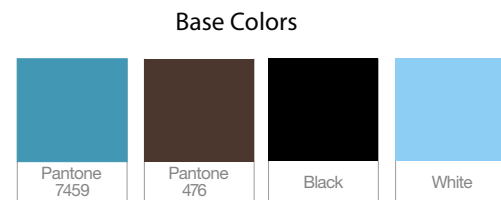

Comfort Bay Pillow Poly Bag Guide

Revised 01/29/15

NOTE: All print areas are backed with a flood white

DOLLAR GENERAL'S' WARNING STATEMENT:
12 point Gotham Book
placed 1.0 inch from seam

The Pillow Poly Bag has standard print area sizes. These sizes are to be consistent among all of the pillow styles.

The product name appears as the foremost part of the naming hierarchy, when possible.

Differentiator

Font: Lucida Bright Demi
Size: 67 pt/80.4 Ppt
Color: Pantone 476 C

Product Name

Font: Lucida Bright Demi
Size: 67 pt
Color: Pantone 476 C

Selling Feature:

Lucida Bright Demi
Size: 24 pt
Color: Knock Out

Tertiary Copy

Font: Lucida Bright Demi
Size: 24 pt
Color: Knock Out

Size and Quantity

Font: Lucida Bright Demi
Size: 24 pt
Font: Lucida Bright Demi
Size: 24 pt
Color: Pantone 476 C

Style Differentiating Colors:

(The Swoosh and 1.625 in. band color varies per pillow style)

Basic Super Value - Pantone 2945

Classic - Pantone 7459

220 Threadcount - Pantone 7472

Quilted Jumbo - Pantone 513

Jumbo Satin - Pantone 1797

2 Pack Standard - Pantone 383

Body Pillow - Pantone 287

Extra Firm 2" Gusset - Pantone 7543

Place the Swoosh at 100% according to the correct color (See separate swoosh files)

Place the Swoosh at 25% according to the correct color (See separate swoosh files)

Product Name: 24 pt Lucida Bright Demi

Tertiary Copy: 24 pt Lucida Bright Demi

Selling Feature: 24 pt Lucida Bright Demi