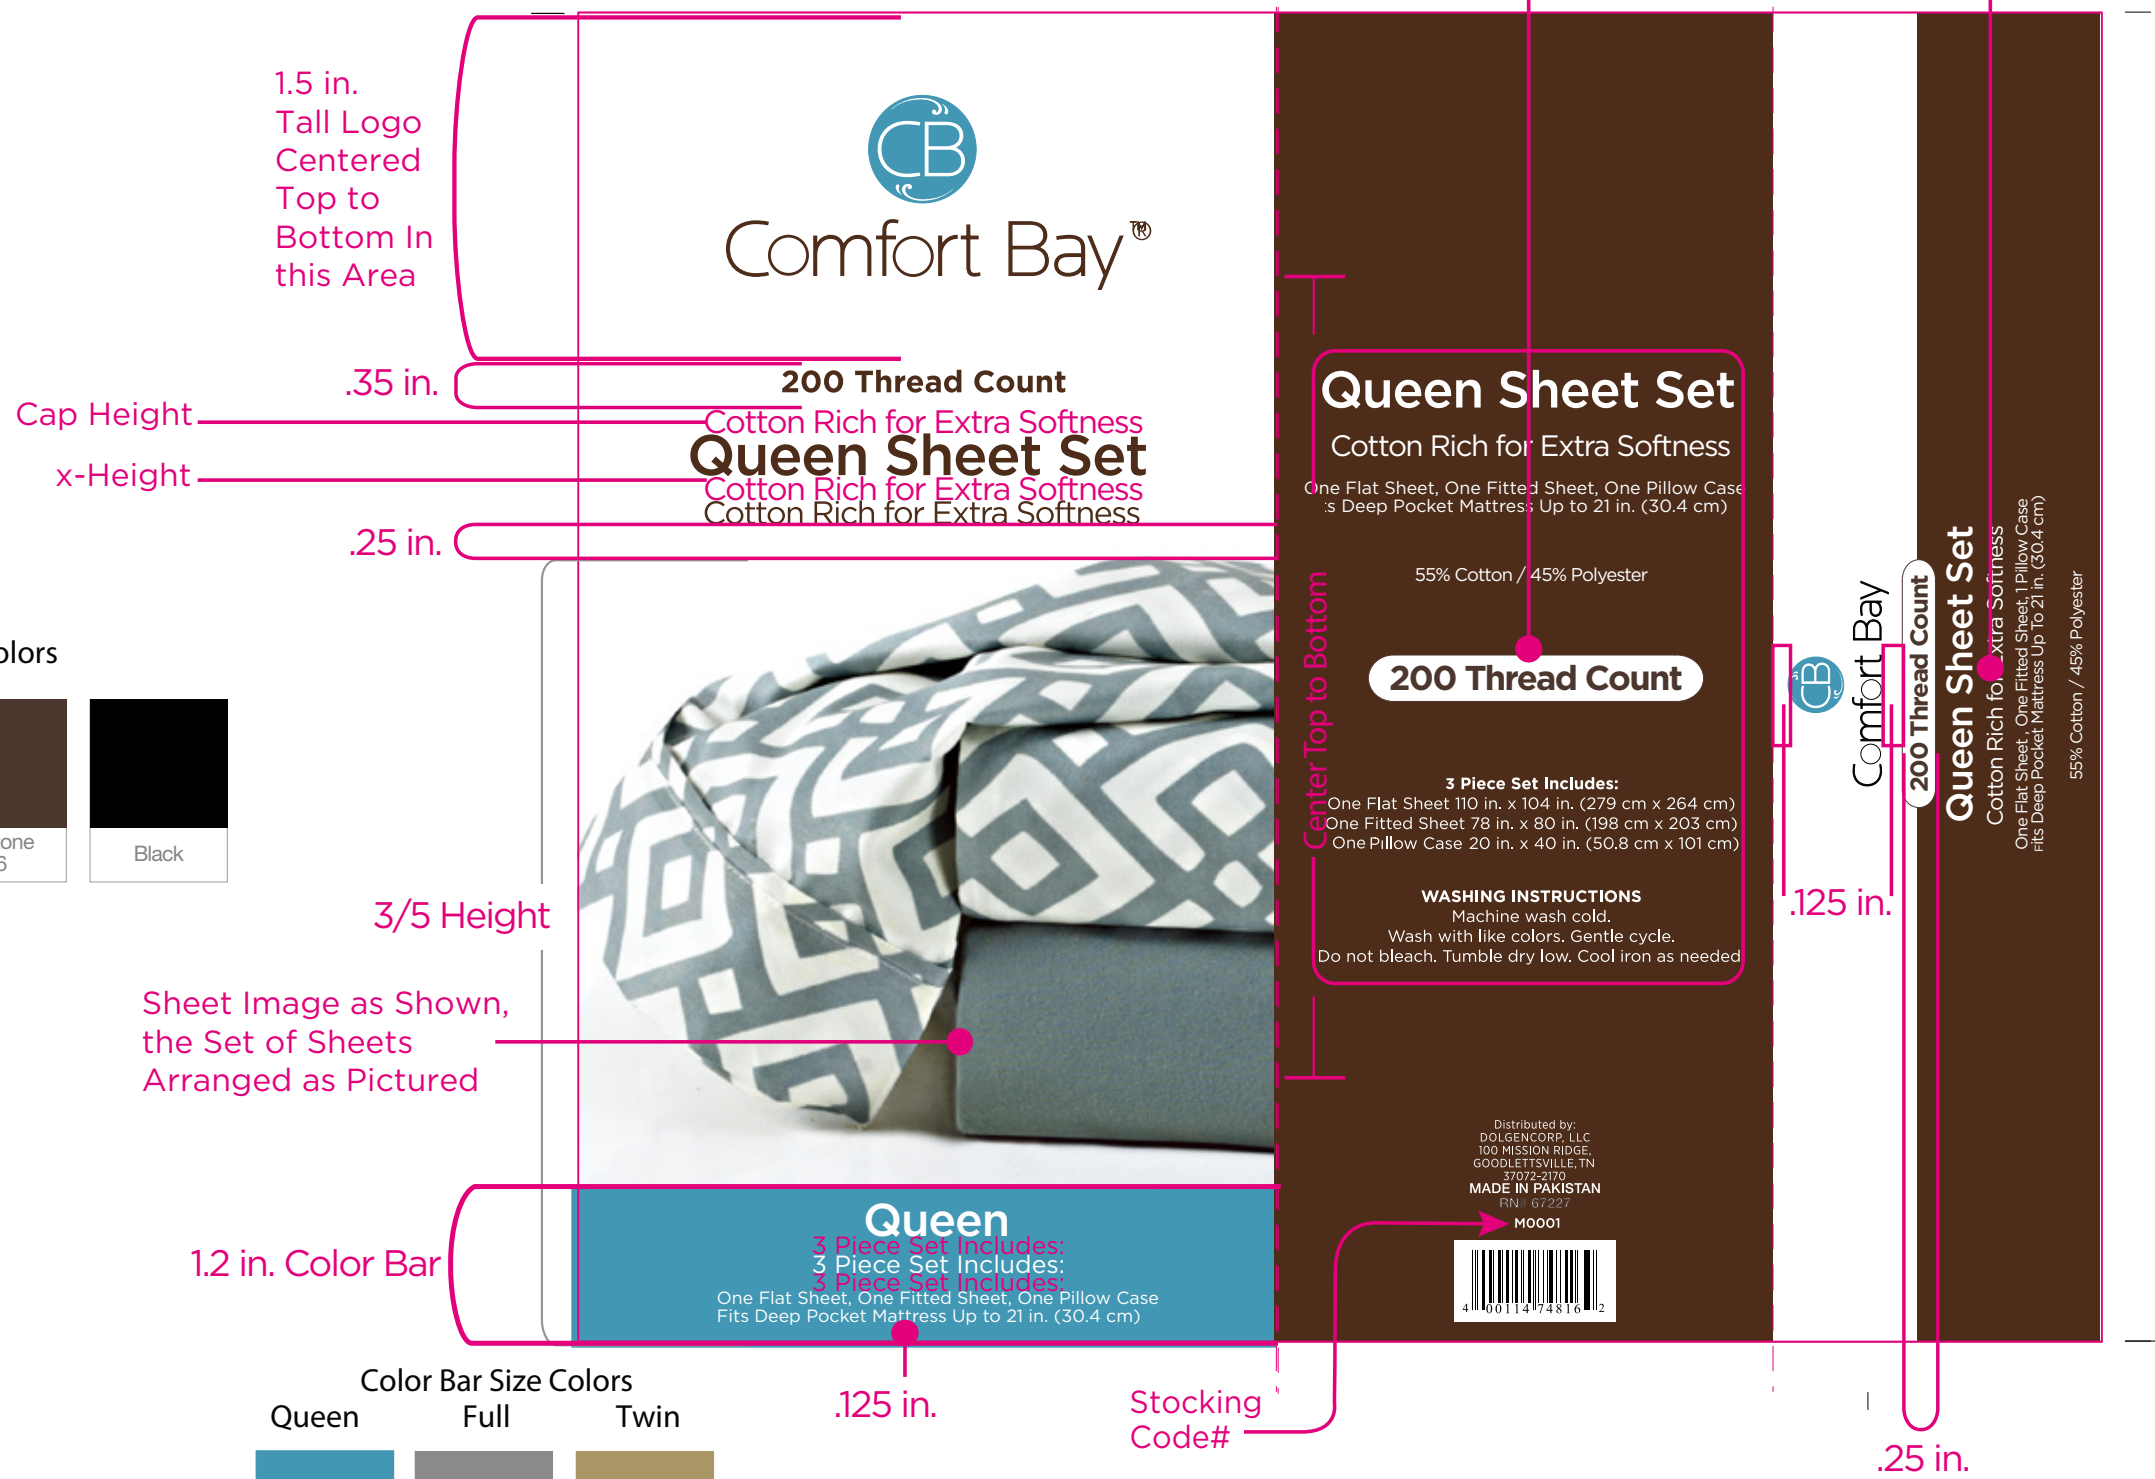

Comfort Bay Bedding U-Board

There are four size options for the typographic elements for use on this packaging. The Comfort Bay typographic elements will be dictated by the size and type of package being developed.

Medium Type

Medium type is used on package labels with a PDP more than 26 sq. in. and not more than 45 sq. in.

Product Name

The product name appears as the foremost part of the naming hierarchy, when possible.

Font: Gotham Medium
Size: 32 pt
Tracking: -25
Color: Pantone 476 C

Selling Feature

Font: Gotham Book
Size: 18 pt
Tracking: -50
Color: Pantone 476 C

Product Differentiator

Font: Gotham Bold
Size: 18 pt
Tracking: 0
Color: Knock Out

Size, Quantity or Tertiary Copy

Font: Gotham Book
Size: 25 Pt, 14 Pt and 10 pt
Tracking: 0
Color: Knock Out

Small True Living
Typography
Size Options