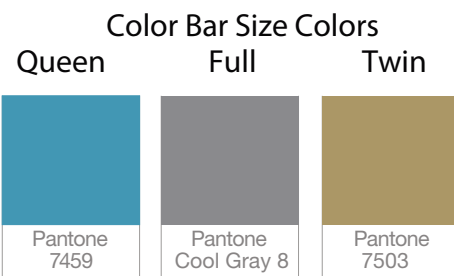

Comfort Bay Bedding U-Board

There are four size options for the typographic elements for use on this packaging. The Comfort Bay typographic elements will be dictated by the size and type of package being developed.

Medium Type

Medium type is used on package labels with a PDP more than 26 sq. in. and not more than 45 sq. in.

Product Name

The product name appears as the foremost part of the naming hierarchy, when possible.

Font: Gotham Medium
Size: 32 pt
Tracking: -25
Color: Pantone 476 C

Selling Feature

Font: Gotham Book
Size: 18 pt
Tracking: -50
Color: Pantone 476 C

Product Differentiator

Font: Gotham Bold
Size: 18 pt
Tracking: 0
Color: Knock Out

Size, Quantity or Tertiary Copy

Font: Gotham Book
Size: 25 Pt, 14 Pt and 10 pt
Tracking: 0
Color: Knock Out

Small True Living
Typography
Size Options