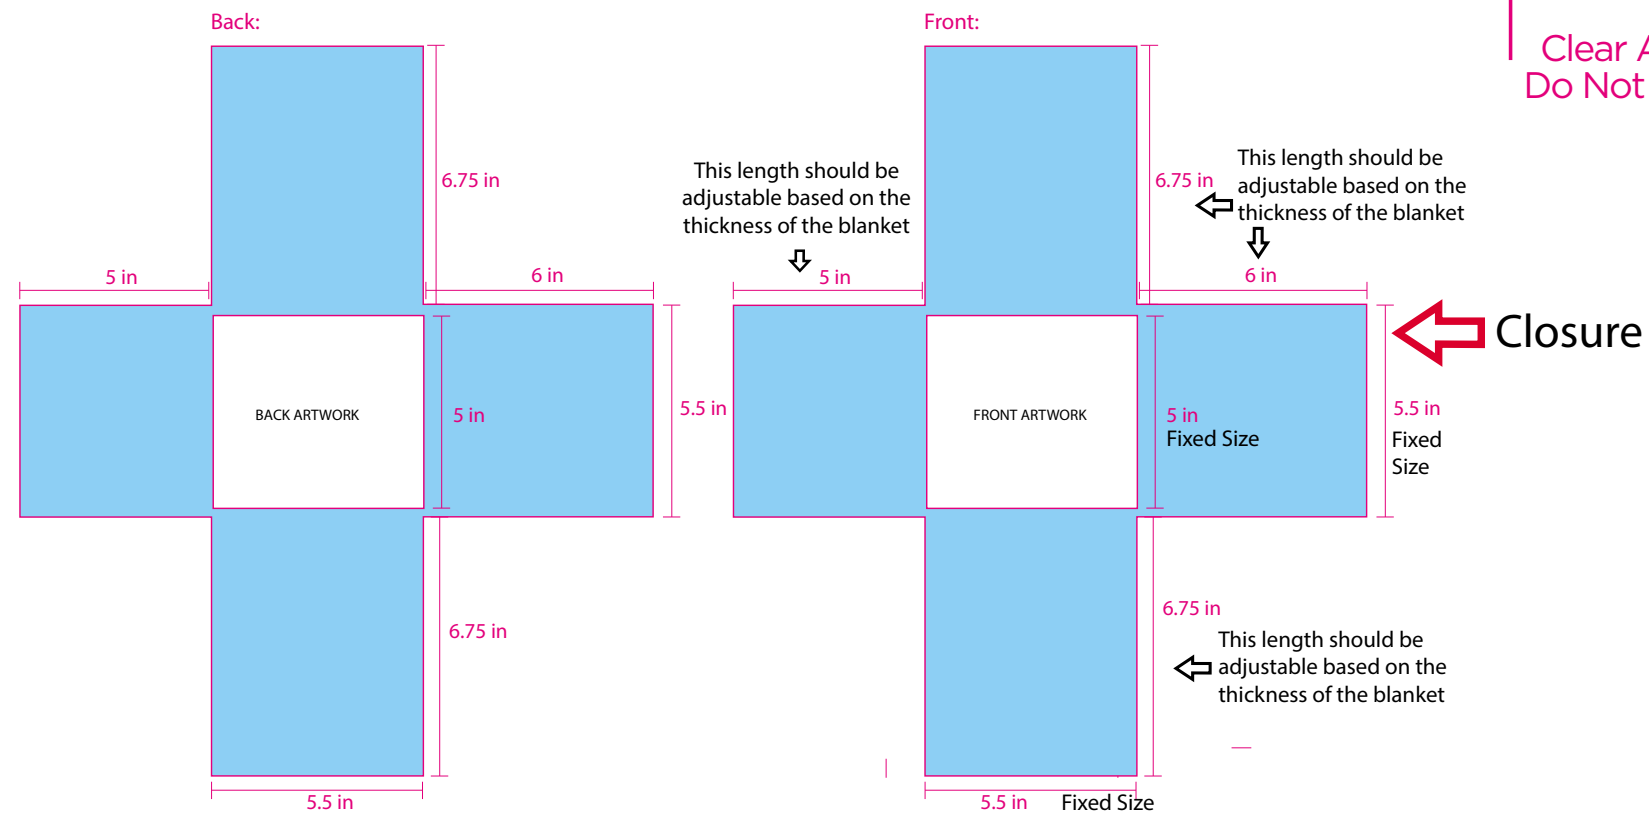

Comfort Bay Blanket, Folded Throw Poly Belly Band Guide