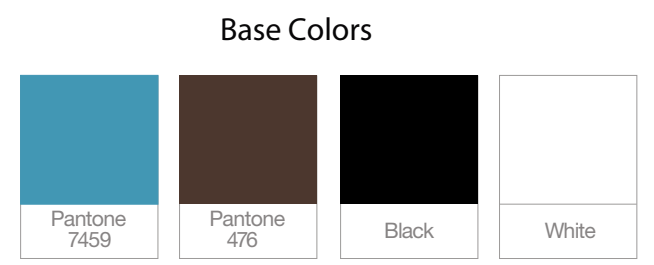

Comfort Bay Blanket, Folded Throw Poly Belly Band Guide