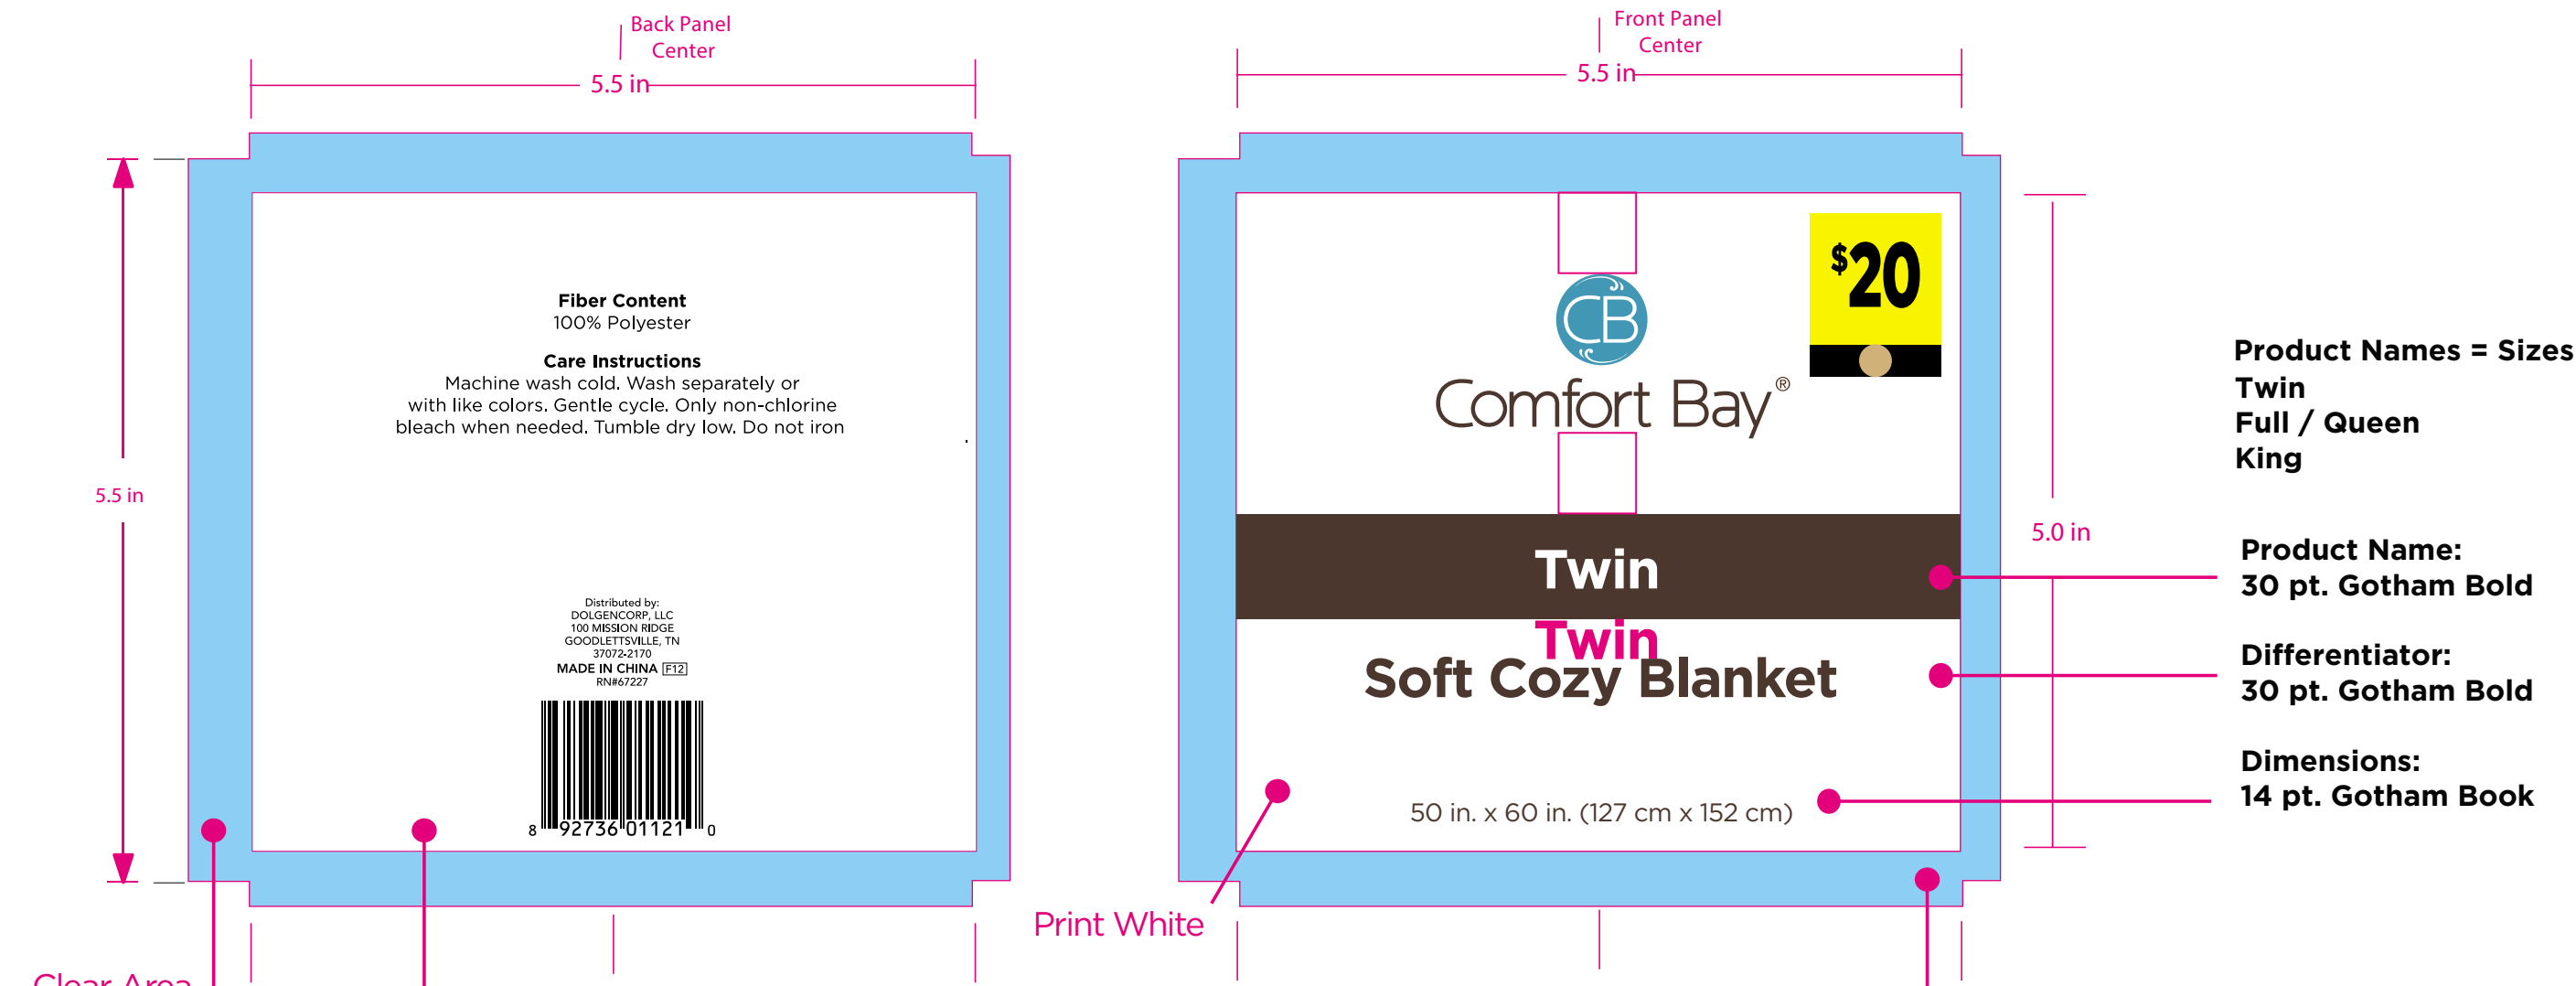

Comfort Bay Blanket, Folded Throw Poly Belly Band Guide