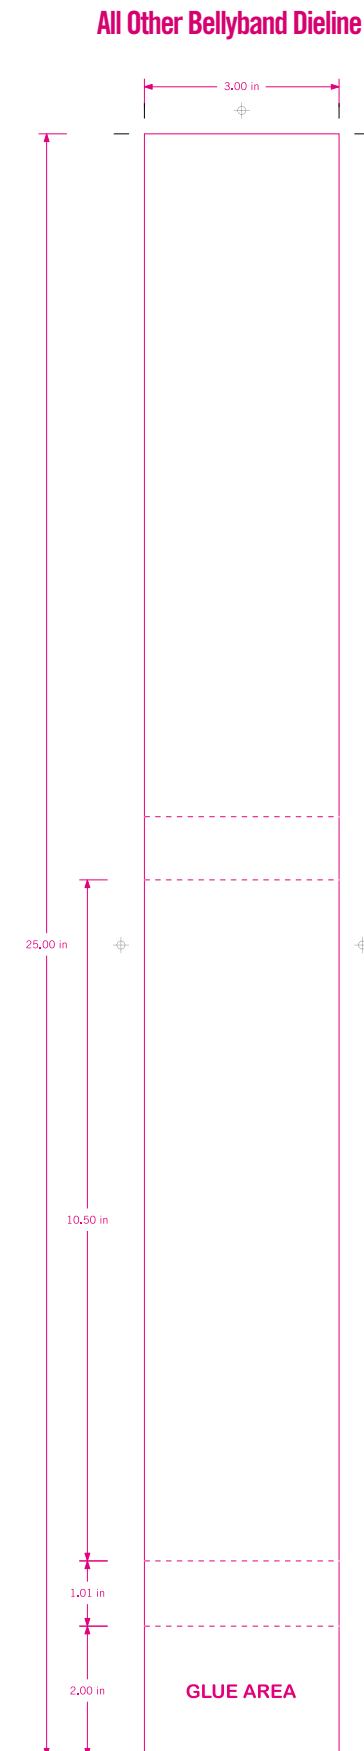

Comfort Bay Shower Curtain Belly Band, continued

3.0 in.

Comfort Bay®

Textured Fabric
Shower Curtain

Made of Soft Fabric

70 in. W x 72 in. L (177 cm x 182 cm)

10.5 in.

Comfort Bay®

13 Piece Set
Shower Curtain and 12 Hooks

Made of Soft Fabric

70 in. W x 72 in. L (177 cm x 182 cm)

Comfort Bay® **$4**

13 Piece Set
Shower Curtain or Liner and 12 Hooks

Clear Top

Lets Light In

PEVA - Chloride Free Odorless

70 in. x 72 in. (177 cm x 182 cm)