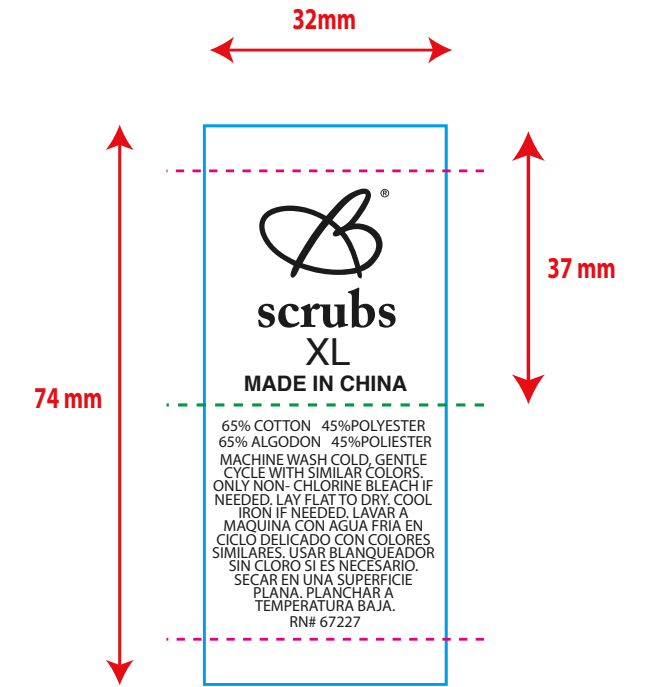

PRINTED GENERIC LABEL DG12_CC_C

LOOP FOLD LABEL BB13_L_ML078

WOVEN Woven Edge Single Face Satin
FINAL SIZE 32 mm x 37 mm
PMS Color 1 Colors - Black
Fold Loop Fold
Font Helvetica Regular 14 pt
Helvetica Bold 8 pt
Helvetica Regular 6 pt