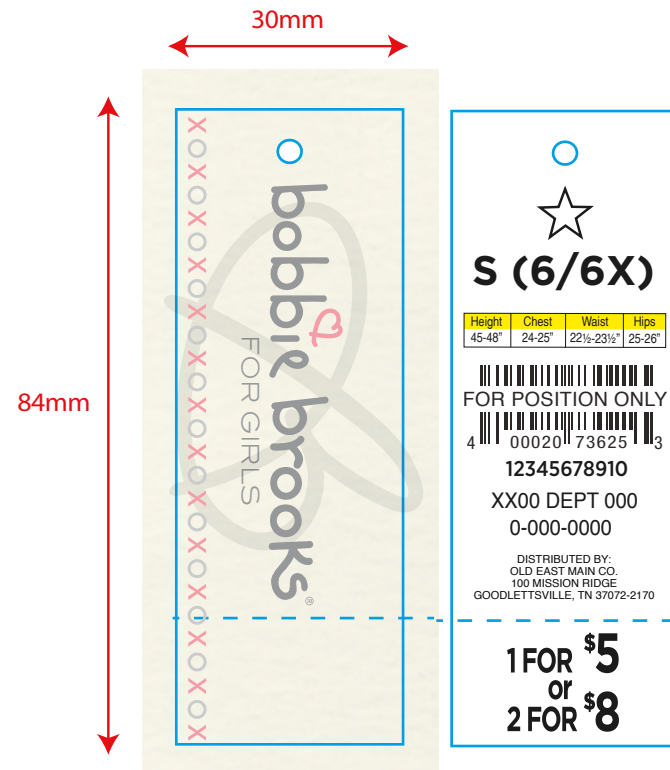

THE UPC TAG IS REQUIRED ON ALL GARMENTS

PRINTED GENERIC LABEL DG12_22

STOCK	Slit Edge White Satin
FINAL SIZE	11 mm x 40 mm
PMS Color	1 Black Front
Fold	Straight Cut
Font	Helvetica Condensed 8 pt

This UPC tag is to be sewn into the side seam of ALL garments at 3 inches up from the bottom hem on the wearers left side.

51mm

51mm

Girls'				
Size	Height	Chest/ Bust	Waist	Hips
XS 4/5	40-44"	22-23"	21-22"	23-24"
S 6/6X	45-48"	24-25"	22½- 23½"	25-26"
M 7/8	49-54"	26-27"	23½- 24½"	27-29"
L 10/12	55-59"	28-29"	25-26"	30-32"
XL 14/16	60-62"	30-33"	28-30"	34-36"

Size Hang Tag
 DG20_G_HT030

STOCK C1S 10 pt.
FINAL SIZE 51 mm x 51 mm
Color 1 Color Process Black
Size: Gotham Narrow Medium 7 pt

Bobbie Brooks - Girls' Hang Tags

For Clearance shape and color options see page 1.