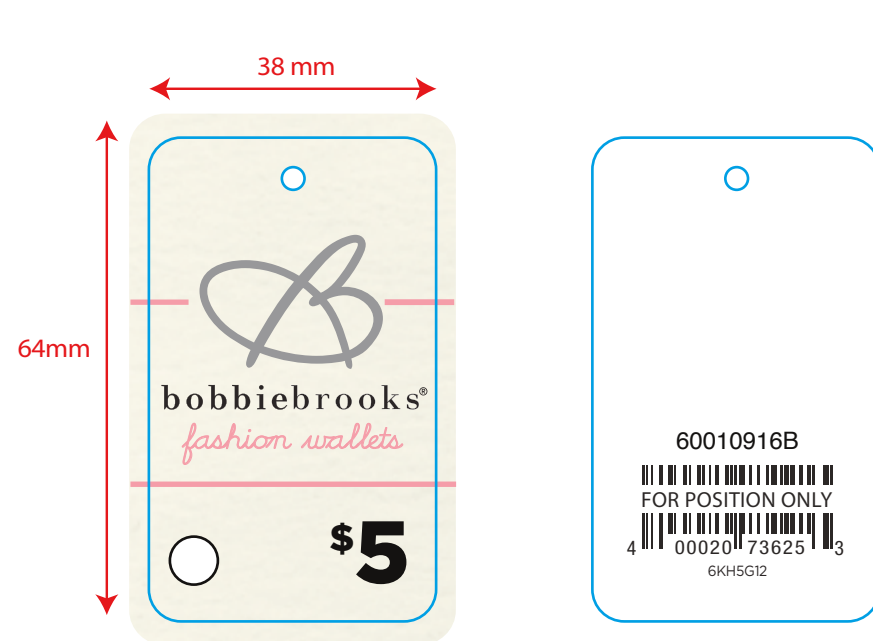

Bobbie Brooks - Girls'/Ladies' Hang Tags

PRICE TICKET BB12_L_HT046

STOCK C1S 10 pt.
FINAL SIZE 38 mm x 64 mm
Color 4 Color Process Front - 1 Color Back
Font DN Cursive Classic 13 pt with a .25 pt stroke
Helvetica Regular (Back Only) 9pt
Helvetica Regular (Back Only) 5pt
Gotham Book Reg (Back Only) 6.5 pt