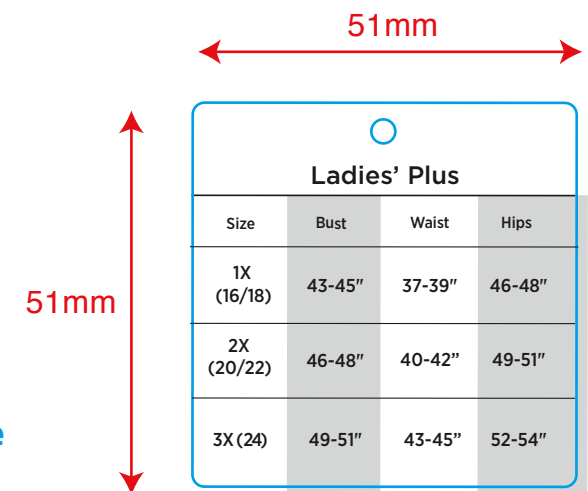

Ladies' Plus			
Size	Bust	Waist	Hips
1X (16/18)	43-45"	37-39"	46-48"
2X (20/22)	46-48"	40-42"	49-51"
3X (24)	49-51"	43-45"	52-54"

Size Hang Tag
DG20_LP_HT030
STOCK C1S 10 pt.
FINAL SIZE 51 mm x 51 mm
Color 1 Color Process Black
Size: Gotham Narrow Medium 7 pt