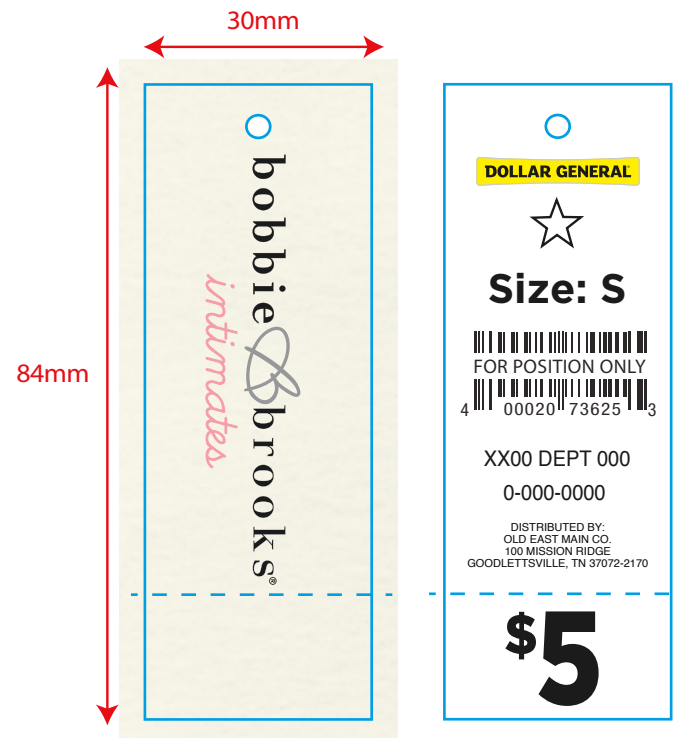

Bobbie Brooks - Ladies' Hang Tags

CUT - DO NOT PRINT
PERFORATION - DO NOT PRINT

For Clearance shape and color options see page 1.

PRICE TICKET BB19_L_HT066

STOCK C1S 10 pt.
FINAL SIZE 30 mm x 84 mm
Color 4 Color Process Front - 3 Color Back
Font DN Cursive Classic 19.45 pt with a .25 pt stroke
Size: Gotham Bold (Back Only) 15.5 pt
Season/Dept code: Helvetica Regular (Back Only) 7.5pt
SKU: Helvetica Regular (Back Only) 7.5pt
Distribution: Helvetica Regular (Back Only) 4.14pt
Price: Gotham Bold Reg (Back only)
Use "12 PP Masterexample.ai" for correct price fonts