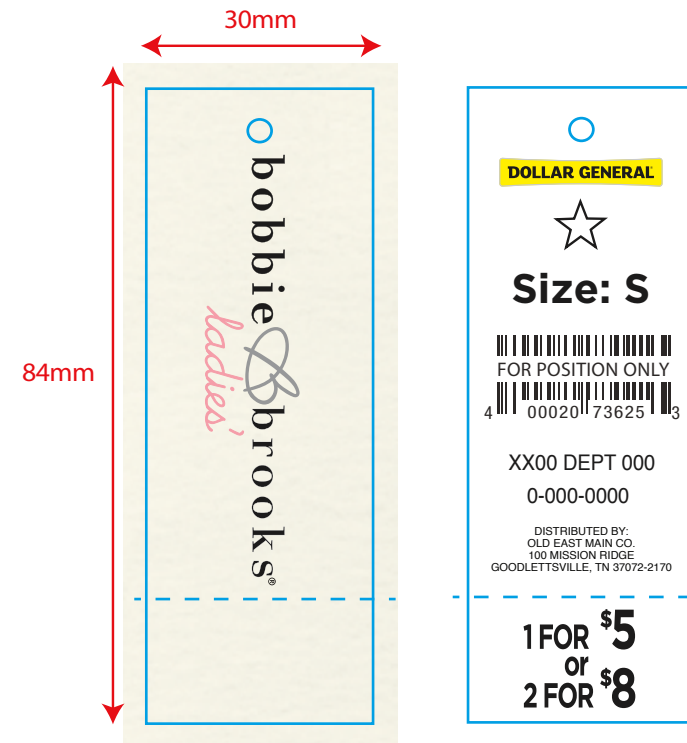

PRICE TICKET BB19_L_HT011

STOCK C1S 10 pt.
FINAL SIZE 30 mm x 84 mm
Color 4 Color Process Front - 3 Color Back
Font DN Cursive Classic 23.5 pt with a .25 pt stroke
Size: Gotham Bold (Back Only) 15.5 pt
Season/Dept code: Helvetica Regular (Back Only) 7.5pt
SKU: Helvetica Regular (Back Only) 7.5pt
Distribution: Helvetica Regular (Back Only) 4.14pt
Price: Gotham Bold Reg (Back only)
Use "12 PP Masterexample.ai" for correct price fonts