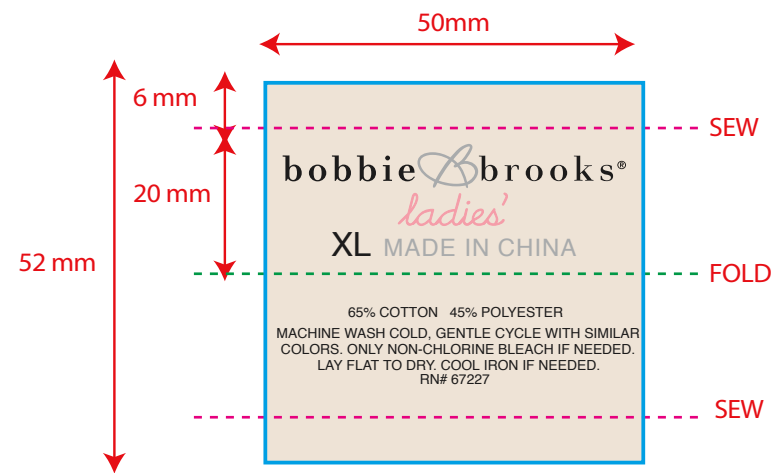

Bobbie Brooks - Ladies' Printed Labels

LOOP FOLD LABEL BB12_L_ML012

WOVEN Woven Edge Single Face Satin
FINAL SIZE 20 mm x 50 mm
PMS Color 4 Colors - Pantone 183, (Ground) Pantone TCX 12-0812 Cool Gray 6 and Black
Fold Loop Fold
Font DN Cursive Classic 16.5 pt
Helvetica Regular 12.5 pt
Helvetica Regular 9 pt
Helvetica Regular 5.2 pt