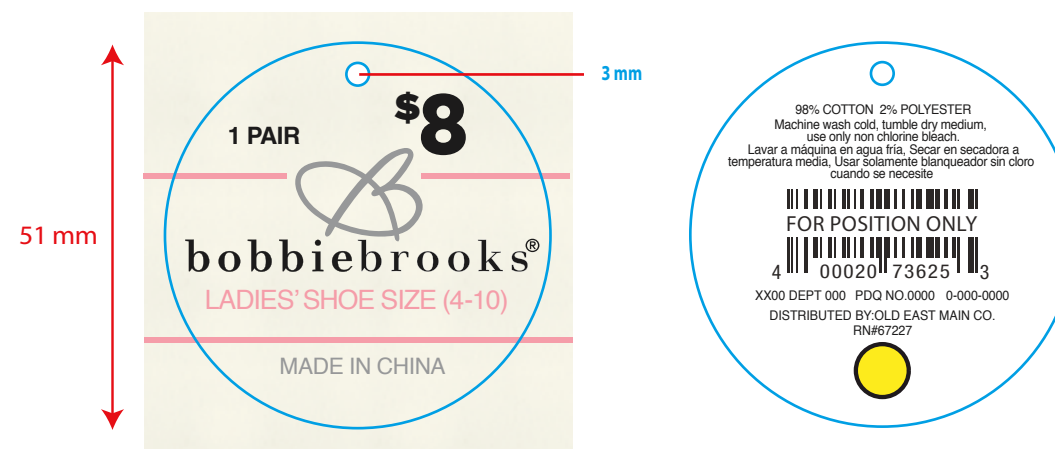

PRICE TICKET BB12_L_HT006

STOCK C1S 10 pt.
FINAL SIZE 51 mm
Color 4 Color Process Front - 2 Color Back
Font Helvetica LT 9 pt (Quantity Only)
Helvetica LT 10pt
Helvetica LT 8.5 pt
Helvetica LT (Back only) 4.64 pt