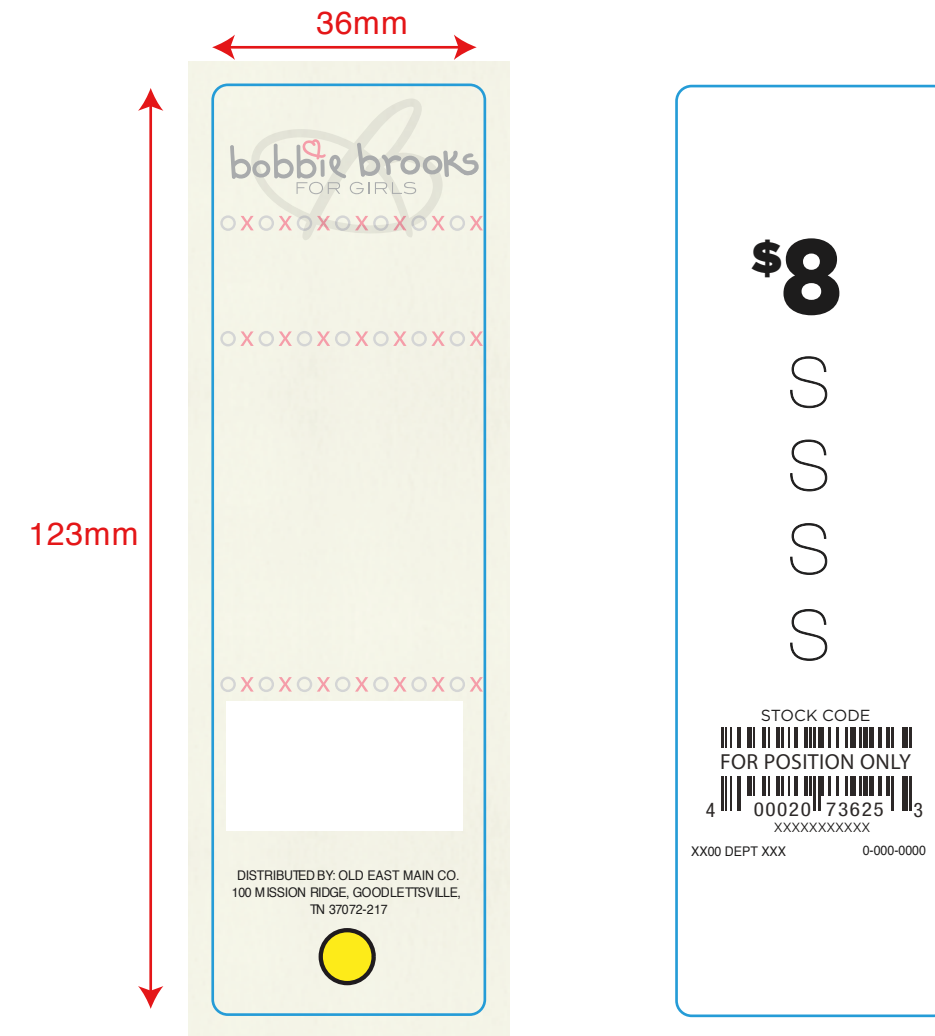

Bobbie Brooks - Stickers

CMYK

BLACK/VARIABLE

LADIES' SIZE STICKER BB12_L_SS007

STOCK Paper Based Pr. Sensitive
Material W/ TEXTILE
SAFE ADHESIVE

FINAL SIZE 36 mm x 123 mm
Color 4 Color Process Front
Font Helvetica 5pt.
 Helvetica Ultra Light 25.5pt. (Back)
 Gotham Book 6 pt. (Stocking Code)