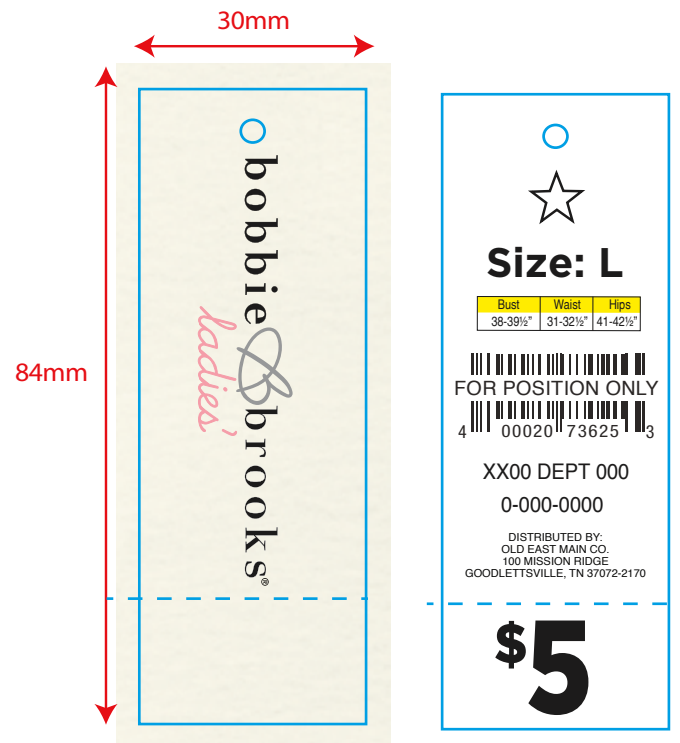

Bobbie Brooks - Ladies' Hang Tags

For Clearance shape and color options see page 1.

PRICE TICKET BB20_L_HT001S

STOCK C15 10 pt.
FINAL SIZE 30 mm x 84 mm
Color 4 Color Process Front - 3 Color Back
Font DN Cursive Classic 23.5 pt with a .25 pt stroke
Size: Gotham Bold (Back Only) 15.5 pt
Size Chart: Helvetica LT Roman Narrow (Back Only) 5 pt
Season/Dept code: Helvetica Regular (Back Only) 7.5pt
SKU: Helvetica Regular (Back Only) 7.5pt
Distribution: Helvetica Regular (Back Only) 4.14pt
Price: Gotham Bold Reg (Back only)
Use "12 PP Masterexample.ai" for correct price fonts