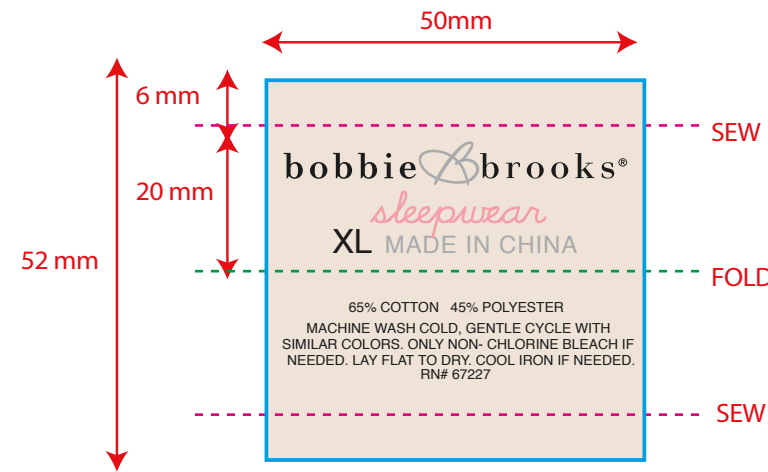

LOOP FOLD LABEL BB12_L_ML034

WOVEN Woven Edge Single Face Satin
FINAL SIZE 20 mm x 50 mm
PMS Color 4 Colors - Pantone 183, (Ground) Pantone TCX 12-0812 Cool Gray 6 and Black
Fold Loop Fold
Font DN Cursive Classic 16.5 pt
Helvetica Regular 12.5 pt
Helvetica Regular 9 pt
Helvetica Regular 5.2 pt