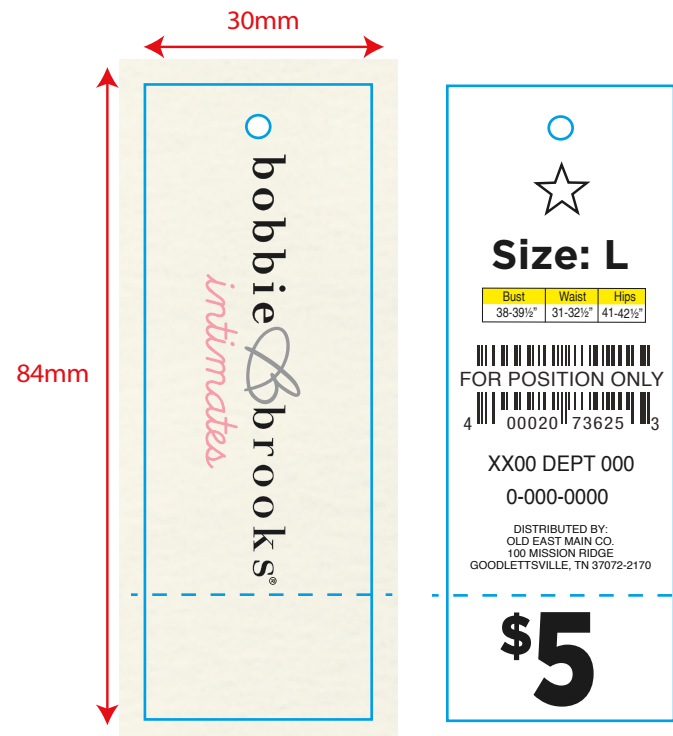

51mm

Ladies' Plus			
Size	Bust	Waist	Hips
1X (16/18)	43-45"	37-39"	46-48"
2X (20/22)	46-48"	40-42"	49-51"
3X (24)	49-51"	43-45"	52-54"

Size Hang Tag
 DG20_LP_HT030

STOCK C1S 10 pt.
FINAL SIZE 51 mm x 51 mm
Color 1 Color Process Black
Size: Gotham Narrow Medium 7 pt

Bobbie Brooks - Ladies' Hang Tags

For Clearance shape and color options see page 1.

Update the hangtag with the appropriate chart for your size.

Ladies'

	Bust	Waist	Hips
S 4/6	34-35"	27-28"	37-38"
M 8/10	36-37"	29-30"	39-40"
L 12/14	38-39½"	31-32½"	41-42½"
XL 16	40½-42"	33½-35"	43½-45"