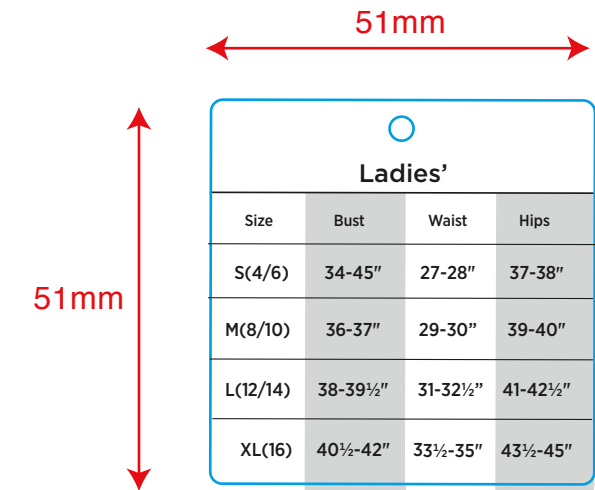

Size Hang Tag
DG20_L_HT030
STOCK C1S 10 pt.
FINAL SIZE 51 mm x 51 mm
Color 1 Color Process Black
Size: Gotham Narrow Medium 7 pt

Ladies'			
Size	Bust	Waist	Hips
S(4/6)	34-45"	27-28"	37-38"
M(8/10)	36-37"	29-30"	39-40"
L(12/14)	38-39½"	31-32½"	41-42½"
XL(16)	40½-42"	33½-35"	43½-45"