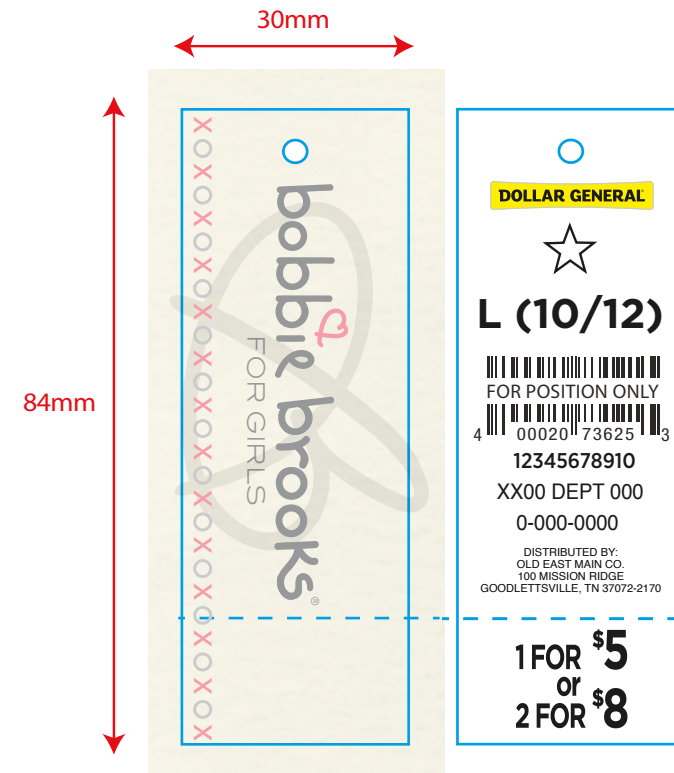

Request the
Background image
DO NOT USE THE IMAGE
BACKGROUND FROM THIS
STYLE GUIDE

Bobbie Brooks - Girls' Hang Tags

For Clearance shape and color options see page 1.

PRICE TICKET BB19_G_HT021

STOCK C1S 10 pt.
FINAL SIZE 30 mm x 84 mm
Color 4 Color Process Front - 3 Color Back
Font Blair ITC-Light 9 pt (All Caps)
Size: Gotham Bold (Back Only) 15.5 pt
Tracking # : Gotham Narrow Medium (Back Only) 8pt
Season/Dept code: Helvetica Regular (Back Only) 7.5pt
Distribution: Helvetica Regular (Back Only) 4.14pt
Price: Gotham Bold Reg (Back only)
 Use "12 PP Masterexample.ai" for correct price fonts