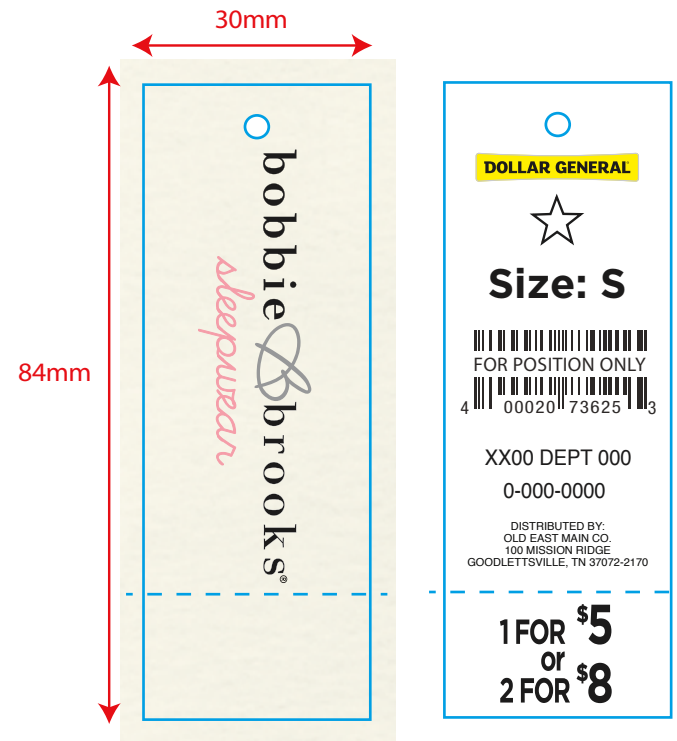

Bobbie Brooks - Ladies' Hang Tags

* Includes Missy and Plus

For Clearance shape and color options see page 1.

PRICE TICKET BB19_L_HT003

STOCK C1S 10 pt.
FINAL SIZE 30 mm x 84 mm
Color 4 Color Process Front - 3 Color Back
Font DN Cursive Classic 19.45 pt with a .25 pt stroke
Size: Gotham Bold (Back Only) 15.5 pt
Season/Dept code: Helvetica Regular (Back Only) 7.5pt
SKU: Helvetica Regular (Back Only) 7.5pt
Distribution: Helvetica Regular (Back Only) 4.14pt
Price: Gotham Bold Reg (Back only)
 Use "12 PP Masterexample.ai" for correct price fonts