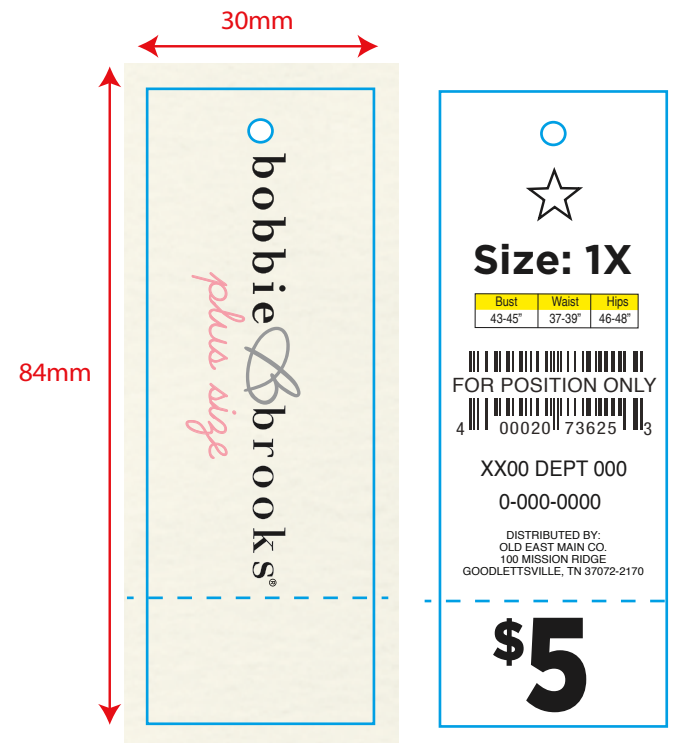

Bobbie Brooks - Ladies' Hang Tags

CUT - DO NOT PRINT
PERFORATION - DO NOT PRINT

For Clearance shape and color options see page 1.

Ladies' Plus

	Bust	Waist	Hips
1X 16/18	43-45"	37-39"	46-48"
2X 20/22	46-48"	40-42"	49-51"
3X 24	49-51"	43-45"	52-54"

PRICE TICKET BB20_L_HT002S

STOCK C1S 10 pt.
FINAL SIZE 30 mm x 84 mm
Color 4 Color Process Front - 3 Color Back
Font DN Cursive Classic 19.45 pt with a .25 pt stroke
Size: Gotham Bold (Back Only) 15.5 pt
Size Chart: Helvetica LT Roman Narrow (Back Only) 5 pt
Season/Dept code: Helvetica Regular (Back Only) 7.5pt
SKU: Helvetica Regular (Back Only) 7.5pt
Distribution: Helvetica Regular (Back Only) 4.14pt
Price: Gotham Bold Reg (Back only)
Use "12 PP Masterexample.ai" for correct price fonts

PRICE TICKET BB20_L_HT021S

STOCK C1S 10 pt.
FINAL SIZE 30 mm x 84 mm
Color 4 Color Process Front - 3 Color Back
Font DN Cursive Classic 19.45 pt with a .25 pt stroke
Size: Gotham Bold (Back Only) 15.5 pt
Size Chart: Helvetica LT Roman Narrow (Back Only) 5 pt
Season/Dept code: Helvetica Regular (Back Only) 7.5pt
SKU: Helvetica Regular (Back Only) 7.5pt
Distribution: Helvetica Regular (Back Only) 4.14pt
Price: Gotham Bold Reg (Back only)
Use "12 PP Masterexample.ai" for correct price fonts