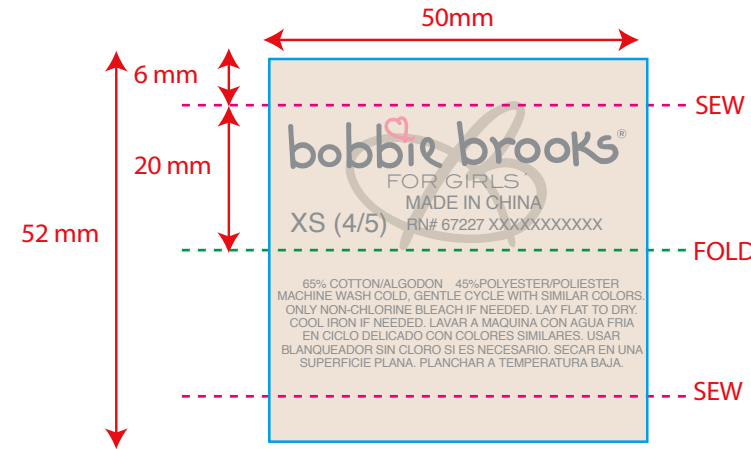

TOP FOLD LABEL BB12_G_ML038

WOVEN Woven Edge Single Face Satin
FINAL SIZE 20 mm x 50 mm
PMS Color 4 Colors - Pantone 183,
Pantone Cool Gray 2,
Pantone Cool Gray 7,
(Ground) Pantone TCX 12-0812
Fold Loop Fold
Font Blair ITC-Light 7 pt (All Caps)
Helvetica 10 pt
Helvetica 9 pt
Helvetica 5.2 pt