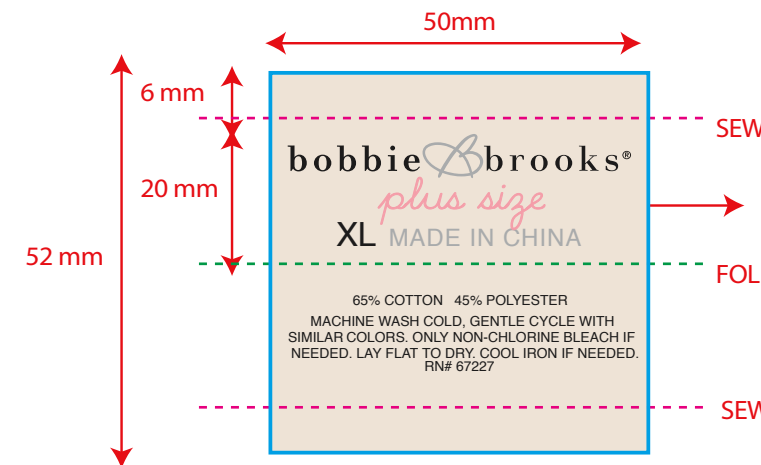

LOOP FOLD LABEL BB12_L_ML035

WOVEN Woven Edge Single Face Satin
FINAL SIZE 20 mm x 50 mm
PMS Color 4 Colors - Pantone 183, (Ground) Pantone TCX 12-0812 Cool Gray 6 and Black
Fold Loop Fold
Font DN Cursive Classic 16.5 pt
Helvetica Regular 12.5 pt
Helvetica Regular 9 pt
Helvetica Regular 5.2 pt