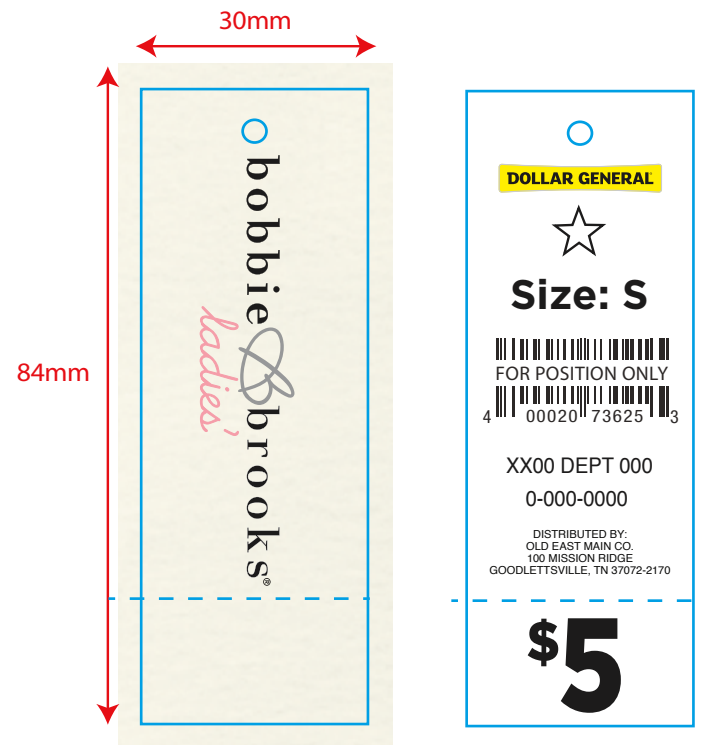

Bobbie Brooks - Ladies' Hang Tags

For Clearance shape and color options see page 1.

PRICE TICKET BB19_L_HT001

STOCK C1S 10 pt.
FINAL SIZE 30 mm x 84 mm
Color 4 Color Process Front - 3 Color Back
Font DN Cursive Classic 23.5 pt with a .25 pt stroke
Size: Gotham Bold (Back Only) 15.5 pt
Season/Dept code: Helvetica Regular (Back Only) 7.5pt
SKU: Helvetica Regular (Back Only) 7.5pt
Distribution: Helvetica Regular (Back Only) 4.14pt
Price: Gotham Bold Reg (Back only)
Use "12 PP Masterexample.ai" for correct price fonts