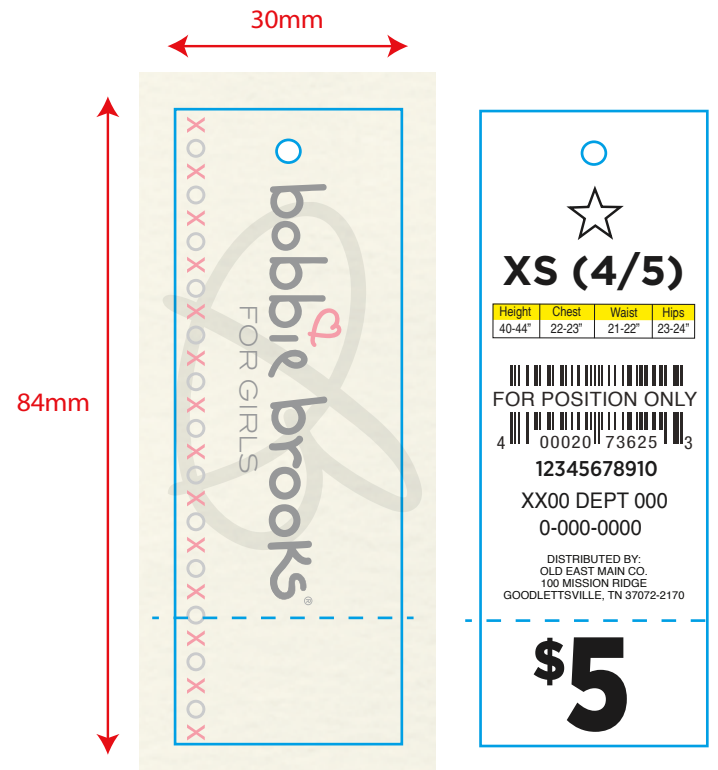

THE UPC TAG IS REQUIRED ON ALL GARMENTS

PRINTED GENERIC LABEL DG12_22

STOCK	Slit Edge White Satin
FINAL SIZE	11 mm x 40 mm
PMS Color	1 Black Front
Fold	Straight Cut
Font	Helvetica Condensed 8 pt

This UPC tag is to be sewn into the side seam of ALL garments at 3 inches up from the bottom hem on the wearers left side.

PRICE TICKET BB19_G_HT0211

STOCK C1S 10 pt.
FINAL SIZE 30 mm x 84 mm
Color 4 Color Process Front - 2 Color Back
Font Blair ITC-Light 9 pt (All Caps)
Size: Gotham Bold (Back Only) 15.5 pt
Tracking # : Gotham Narrow Medium (Back Only) 8pt
Season/Dept code: Helvetica Regular (Back Only) 7.5pt
SKU: Helvetica Regular (Back Only) 7.5pt
Distribution: Helvetica Regular (Back Only) 4.14pt
Price: Gotham Bold Reg (Back only)
 Use "12 PP Masterexample.ai" for correct price fonts

51mm

51mm

Girls'				
Size	Height	Chest/ Bust	Waist	Hips
XS 4/5	40-44"	22-23"	21-22"	23-24"
S 6/6X	45-48"	24-25"	22½- 23½"	25-26"
M 7/8	49-54"	26-27"	23½- 24½"	27-29"
L 10/12	55-59"	28-29"	25-26"	30-32"
XL 14/16	60-62"	30-33"	28-30"	34-36"

Size Hang Tag
 DG20_G_HT030

STOCK C1S 10 pt.
FINAL SIZE 51 mm x 51 mm
Color 1 Color Process Black
Size: Gotham Narrow Medium 7 pt

Bobbie Brooks - Girls' Hang Tags

For Clearance shape and color options see page 1.