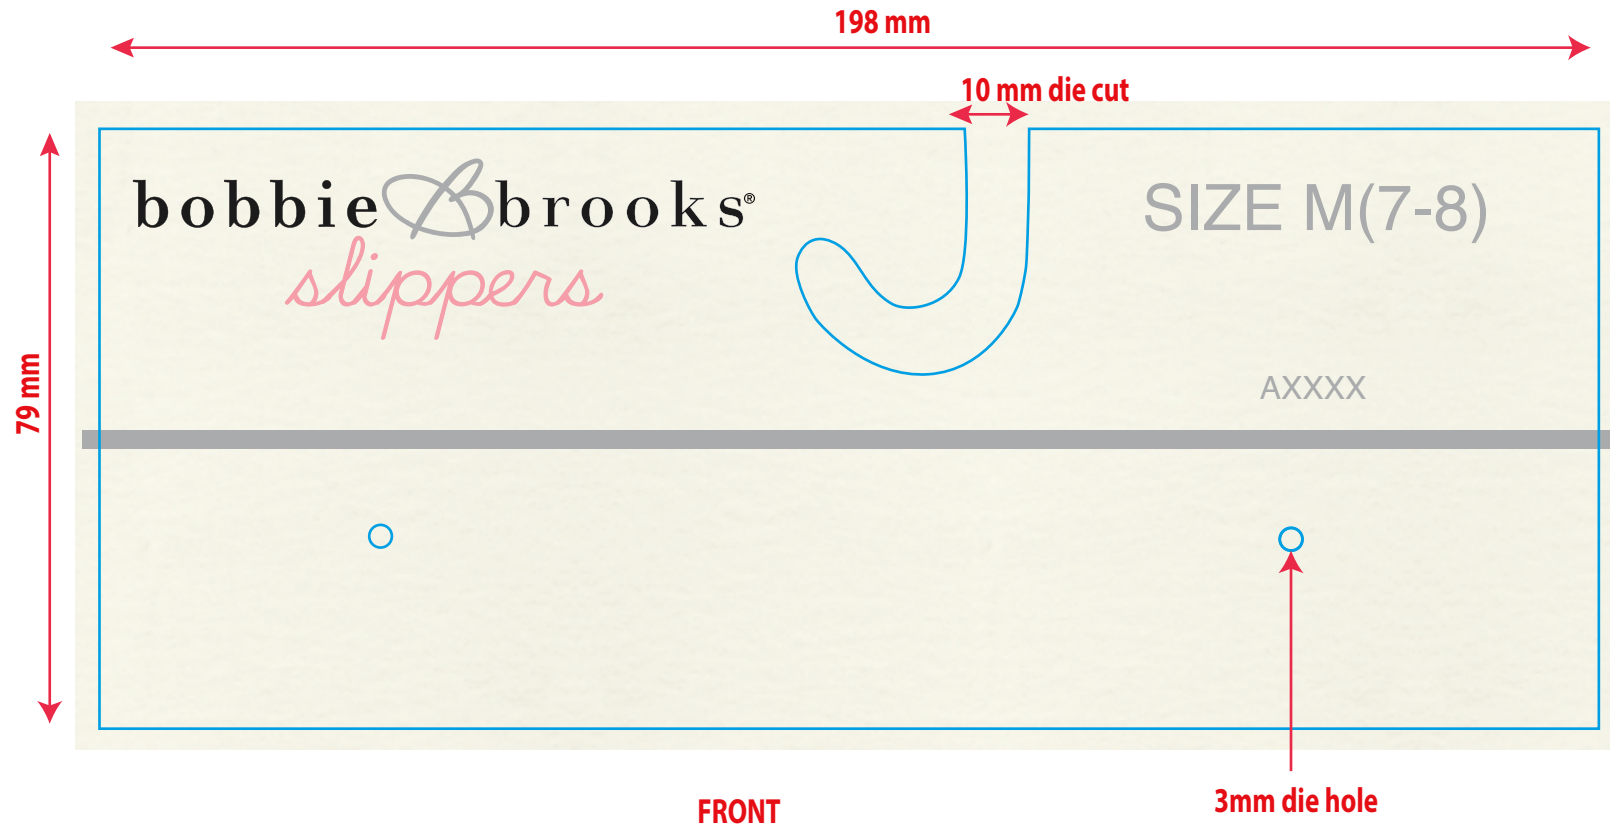

Bobbie Brooks - Ladies' Slipper Header Card

SLIPPER HEADER CARD BB12_L_SL40

STOCK	88 pt. Coated Front and Back	
FINAL SIZE	79 mm x 198mm	
Color	4 Color Process 1 Color Black Back	
Font	DN Cursive Classic 36 pt	Helvetica (Back only) 6 pt
	Helvetica Regular 24 pt	Helvetica Italic (Back only) 11pt
	Helvetica Regular 12 pt	Helvetica (Back only) 7 pt.