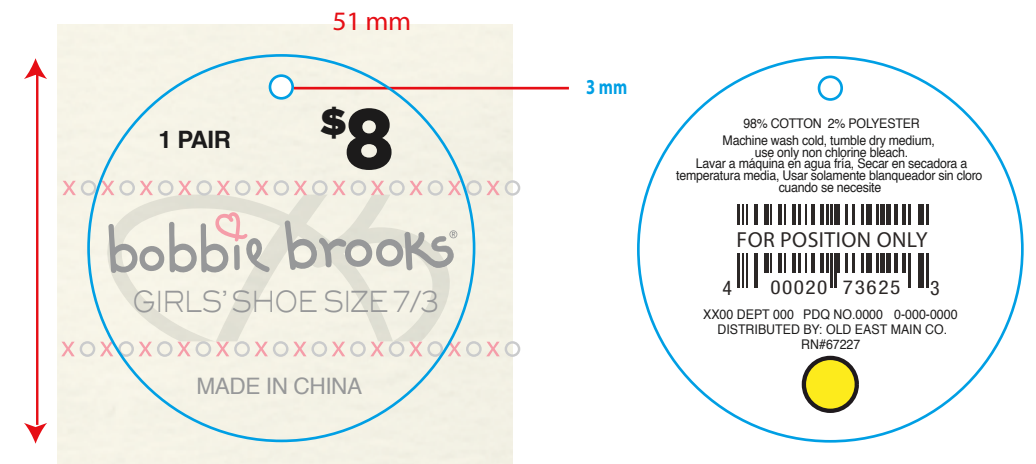

PRICE TICKET BB12_G_HT023

STOCK C1S 10 pt.
FINAL SIZE 51 mm
Color 4 Color Process Front - 2 Color Back
Font Helvetica LT 9 pt (Quantity Only)
Blair ITC Std Light 11 pts
Helvetica LT 8.5 pt
Helvetica LT (Back only) 4.64 pt