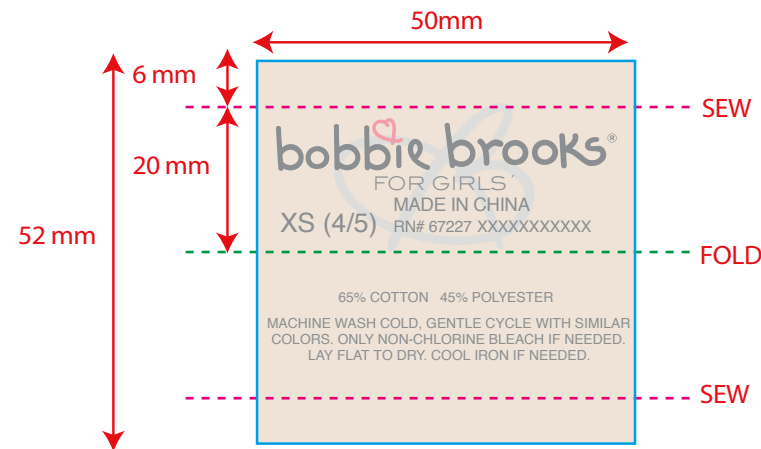

Bobbie Brooks - Girls' Printed Labels

TOP FOLD LABEL BB12_G_ML029

WOVEN Woven Edge Single Face Satin
FINAL SIZE 20 mm x 50 mm
PMS Color 4 Colors - Pantone 183,
Pantone Cool Gray 2,
Pantone Cool Gray 7,
(Ground) Pantone TCX 12-0812
Fold Loop Fold
Font Blair ITC-Light 7 pt (All Caps)
Helvetica 10 pt
Helvetica 9 pt
Helvetica 5.2 pt