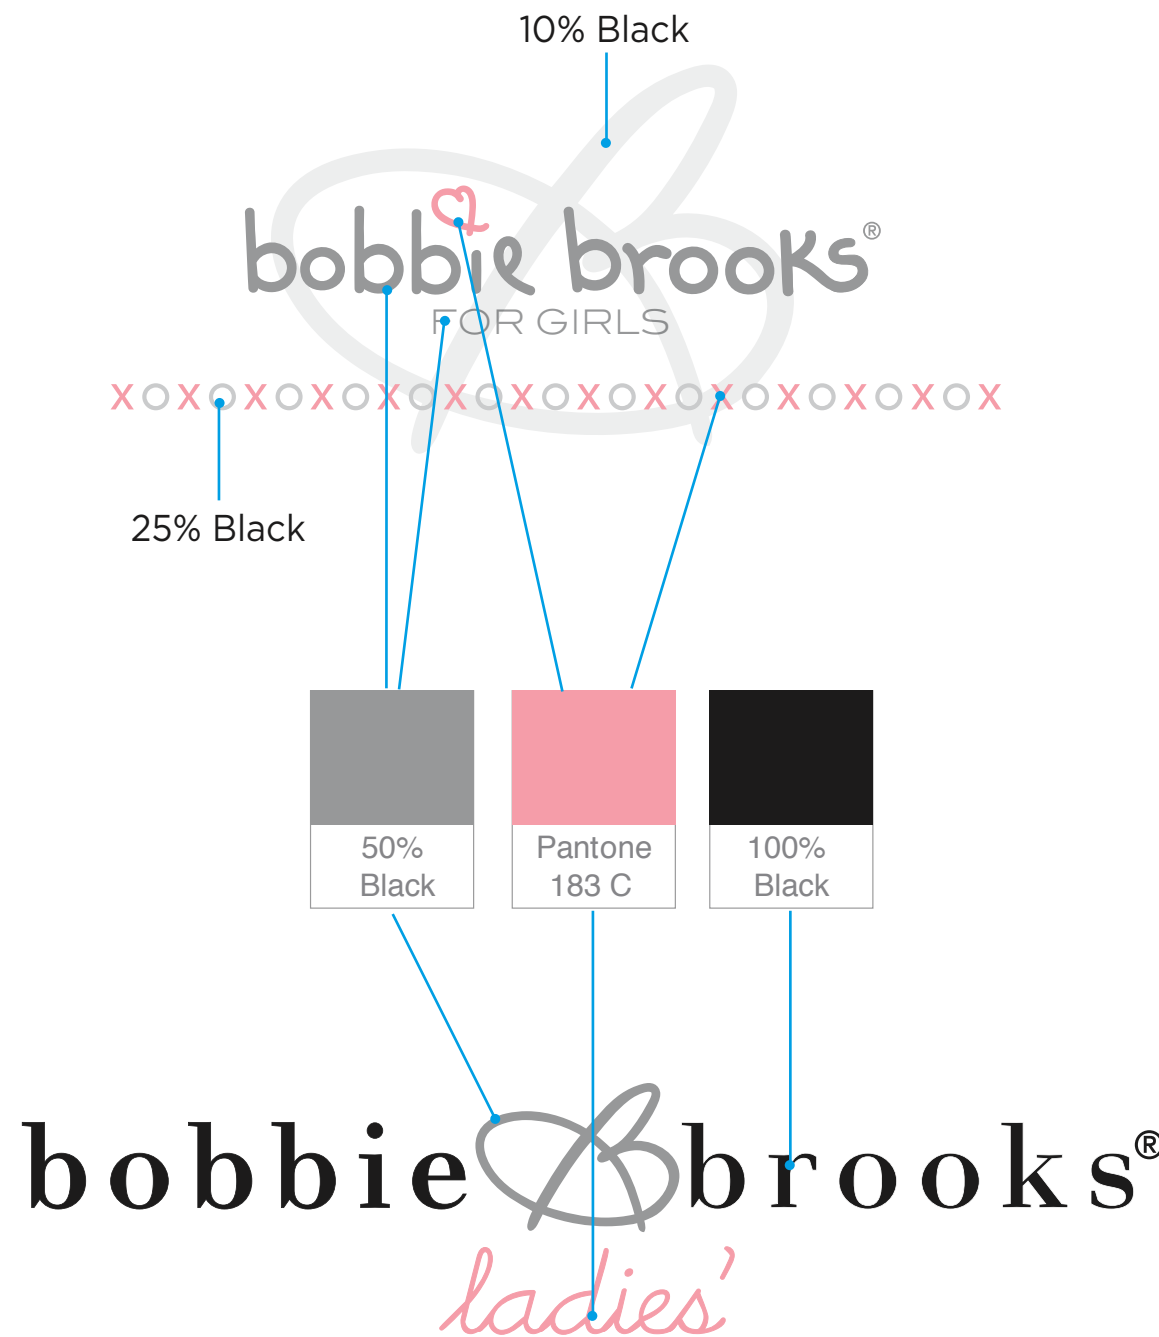

Introduction

FONTS USED:

GOTHAM BOLD REG.
GOTHAM BOOK REG.

D N Cursive Classic

HELVETICA REG

BLAIRITC-LIGHT

PRICE TICKETS

All Tags and Labels Print
CMYK Pantone Match