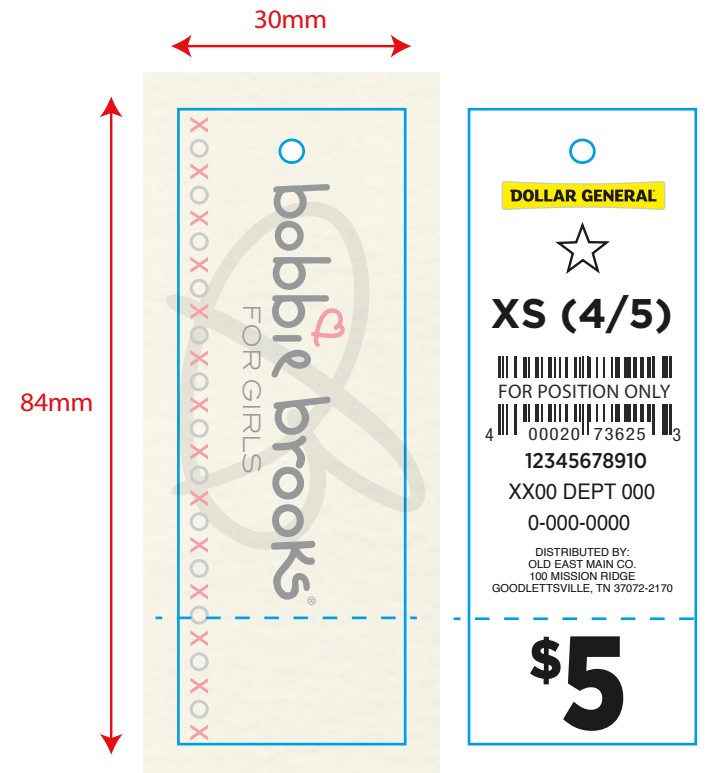

Request the
Background image
DO NOT USE THE IMAGE
BACKGROUND FROM THIS
STYLE GUIDE

Bobbie Brooks - Girls' Hang Tags

For Clearance shape and color options see page 1.

PRICE TICKET BB19_G_HT021

STOCK C1S 10 pt.
FINAL SIZE 30 mm x 84 mm
Color 4 Color Process Front - 3 Color Back
Font Blair ITC-Light 9 pt (All Caps)
Size: Gotham Bold (Back Only) 15.5 pt
Tracking # : Gotham Narrow Medium (Back Only) 8pt
Season/Dept code: Helvetica Regular (Back Only) 7.5pt
Distribution: Helvetica Regular (Back Only) 4.14pt
Price: Gotham Bold Reg (Back only)
 Use "12 PP Masterexample.ai" for correct price fonts