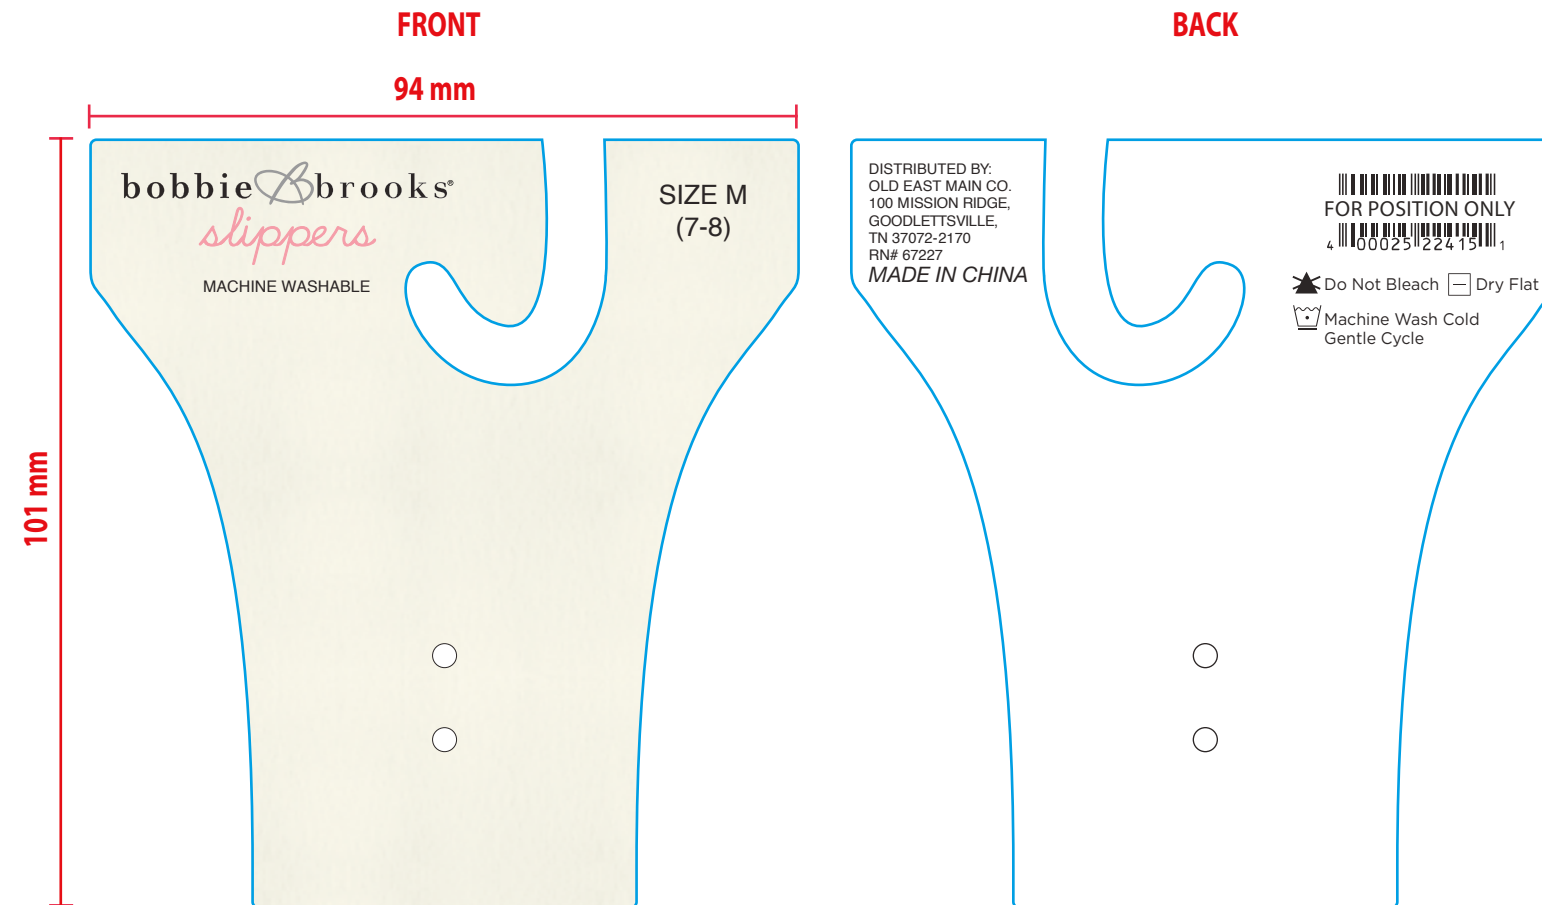

Bobbie Brooks - Ladies' Slipper Header Card

SLIPPER HEADER CARD BB12_L_SL01

STOCK	88 pt. Coated Front and Back	
FINAL SIZE	79 mm x 198mm	
Color	4 Color Process 1 Color Black Back	
Font	DN Cursive Classic 20 pt Helvetica Regular 10pt Helvetica Regular 6pt	Helvetica (Back only) 5.5pt Helvetica Italic (Back only) 8pt Helvetica (Back only) 6 pt.