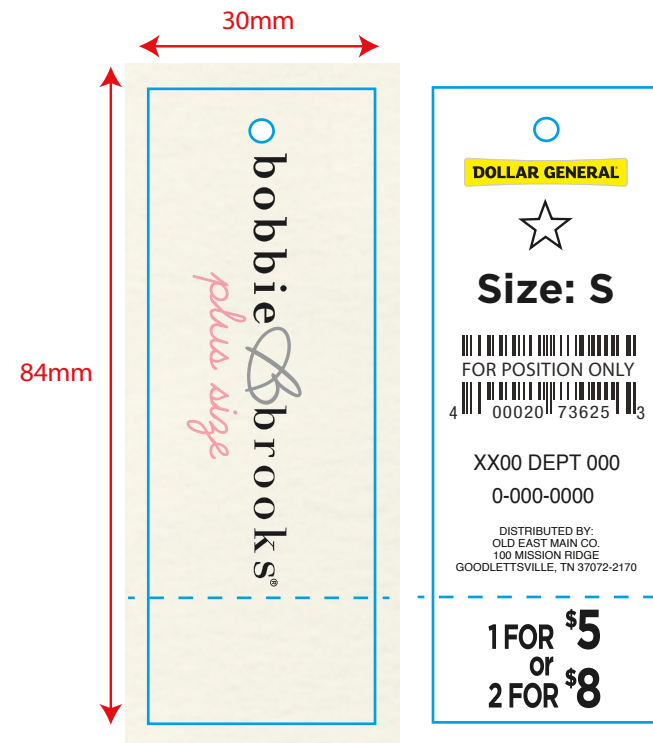

PRICE TICKET BB19_L_HT021

STOCK C1S 10 pt.
FINAL SIZE 30 mm x 84 mm
Color 4 Color Process Front - 3 Color Back
Font DN Cursive Classic 19.45 pt with a .25 pt stroke
Size: Gotham Bold (Back Only) 15.5 pt
Season/Dept code: Helvetica Regular (Back Only) 7.5pt
SKU: Helvetica Regular (Back Only) 7.5pt
Distribution: Helvetica Regular (Back Only) 4.14pt
Price: Gotham Bold Reg (Back only)
Use "12 PP Masterexample.ai" for correct price fonts

Ladies' Plus			
Size	Bust	Waist	Hips
1X (16/18)	43-45"	37-39"	46-48"
2X (20/22)	46-48"	40-42"	49-51"
3X (24)	49-51"	43-45"	52-54"

Size Hang Tag
DG20_LP_HT030

STOCK C1S 10 pt.
FINAL SIZE 51 mm x 51 mm
Color 1 Color Process Black
Size: Gotham Narrow Medium 7 pt