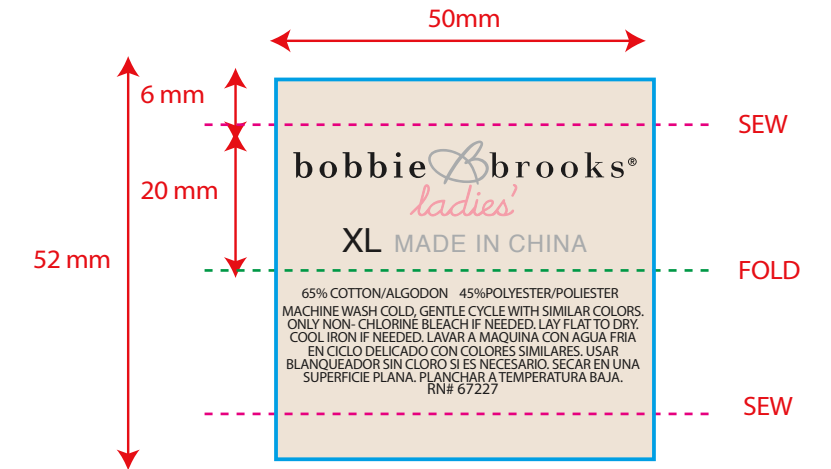

LOOP FOLD LABEL BB12_L_ML039

WOVEN Woven Edge Single Face Satin
FINAL SIZE 20 mm x 50 mm
PMS Color 4 Colors - Pantone 183, (Ground) Pantone TCX 12-0812 Cool Gray 6 and Black
Fold Loop Fold
Font DN Cursive Classic 16.5 pt
Helvetica Regular 12.5 pt
Helvetica Regular 9 pt
Helvetica Regular 5.2 pt