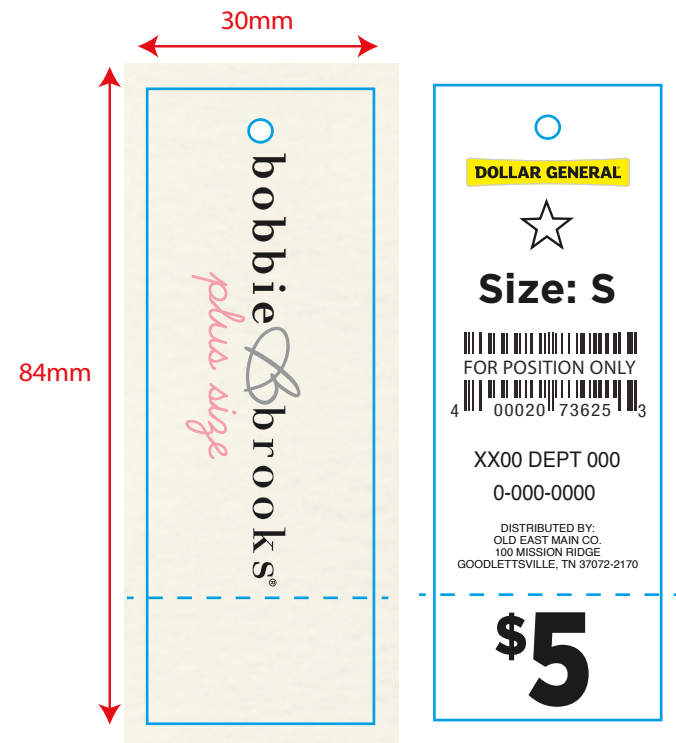

Bobbie Brooks - Ladies' Hang Tags

For Clearance shape and color options see page 1.

PRICE TICKET BB19_L_HT002

STOCK C1S 10 pt.
FINAL SIZE 30 mm x 84 mm
Color 4 Color Process Front - 3 Color Back
Font DN Cursive Classic 19.45 pt with a .25 pt stroke
Size: Gotham Bold (Back Only) 15.5 pt
Season/Dept code: Helvetica Regular (Back Only) 7.5pt
SKU: Helvetica Regular (Back Only) 7.5pt
Distribution: Helvetica Regular (Back Only) 4.14pt
Price: Gotham Bold Reg (Back only)
Use "12 PP Masterexample.ai" for correct price fonts