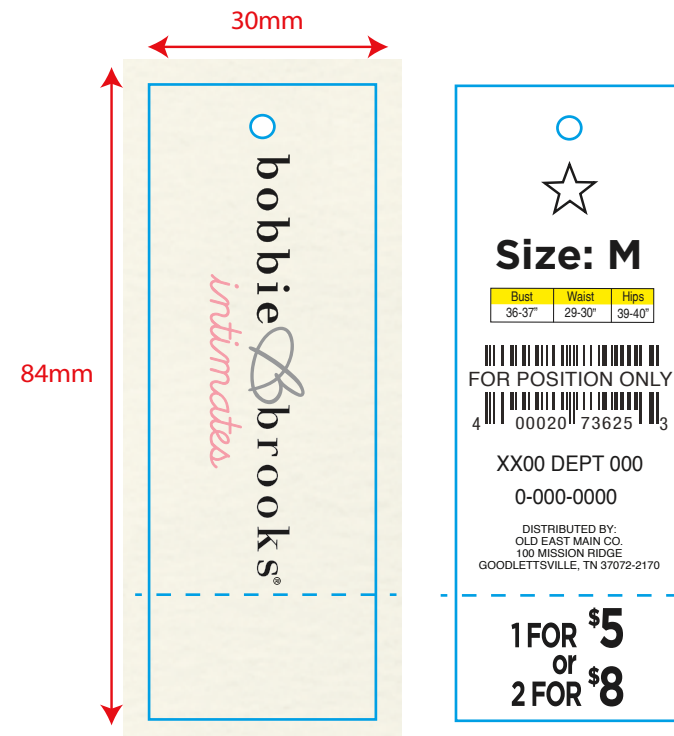

51mm

Ladies'			
Size	Bust	Waist	Hips
S(4/6)	34-45"	27-28"	37-38"
M(8/10)	36-37"	29-30"	39-40"
L(12/14)	38-39½"	31-32½"	41-42½"
XL(16)	40½-42"	33½-35"	43½-45"

Size Hang Tag
 DG20_L_HT030

STOCK C1S 10 pt.
FINAL SIZE 51 mm x 51 mm
Color 1 Color Process Black
Size: Gotham Narrow Medium 7 pt

51mm

Ladies' Plus			
Size	Bust	Waist	Hips
1X (16/18)	43-45"	37-39"	46-48"
2X (20/22)	46-48"	40-42"	49-51"
3X (24)	49-51"	43-45"	52-54"

Size Hang Tag
 DG20_LP_HT030

STOCK C1S 10 pt.
FINAL SIZE 51 mm x 51 mm
Color 1 Color Process Black
Size: Gotham Narrow Medium 7 pt

Bobbie Brooks - Ladies' Hang Tags

For Clearance shape and color options see page 1.

Update the hangtag with the appropriate chart for your size.

Ladies'

	Bust	Waist	Hips
S 4/6	34-35"	27-28"	37-38"
M 8/10	36-37"	29-30"	39-40"
L 12/14	38-39½"	31-32½"	41-42½"
XL 16	40½-42"	33½-35"	43½-45"

Ladies' Plus

	Bust	Waist	Hips
1X 16/18	43-45"	37-39"	46-48"
2X 20/22	46-48"	40-42"	49-51"
3X 24	49-51"	43-45"	52-54"

PRICE TICKET BB20_L_HT066S

STOCK C1S 10 pt.
 FINAL SIZE 30 mm x 84 mm
 Color 4 Color Process Front - 3 Color Back
 Font DN Cursive Classic 19.45 pt with a .25 pt stroke
 Size: Gotham Bold (Back Only) 15.5 pt
 Size Chart: Helvetica LT Roman Narrow (Back Only) 5 pt
 Season/Dept code: Helvetica Regular (Back Only) 7.5pt
 SKU: Helvetica Regular (Back Only) 7.5pt
 Distribution: Helvetica Regular (Back Only) 4.14pt
 Price: Gotham Bold Reg (Back only)
 Use "12 PP Masterexample.ai" for correct price fonts