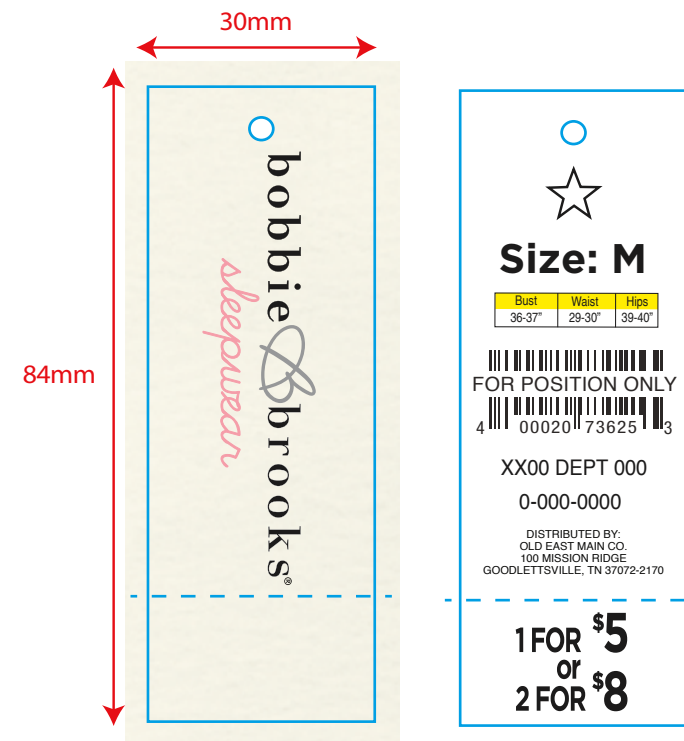

Ladies'			
Size	Bust	Waist	Hips
S(4/6)	34-45"	27-28"	37-38"
M(8/10)	36-37"	29-30"	39-40"
L(12/14)	38-39½"	31-32½"	41-42½"
XL(16)	40½-42"	33½-35"	43½-45"

Size Hang Tag
 DG20_L_HT030
STOCK C1S 10 pt.
FINAL SIZE 51 mm x 51 mm
Color 1 Color Process Black
Size: Gotham Narrow Medium 7 pt

Bobbie Brooks - Ladies' Hang Tags

* Includes Missy and Plus

For Clearance shape and color options see page 1.

PRICE TICKET BB20_L_HT003S

STOCK C1S 10 pt.
FINAL SIZE 30 mm x 84 mm
Color 4 Color Process Front - 3 Color Back
Font DN Cursive Classic 19.45 pt with a .25 pt stroke
Size: Gotham Bold (Back Only) 15.5 pt
Size Chart: Helvetica LT Roman Narrow (Back Only) 5 pt
Season/Dept code: Helvetica Regular (Back Only) 7.5pt
SKU: Helvetica Regular (Back Only) 7.5pt
Distribution: Helvetica Regular (Back Only) 4.14pt
Price: Gotham Bold Reg (Back only)
Use "12 PP Masterexample.ai" for correct price fonts