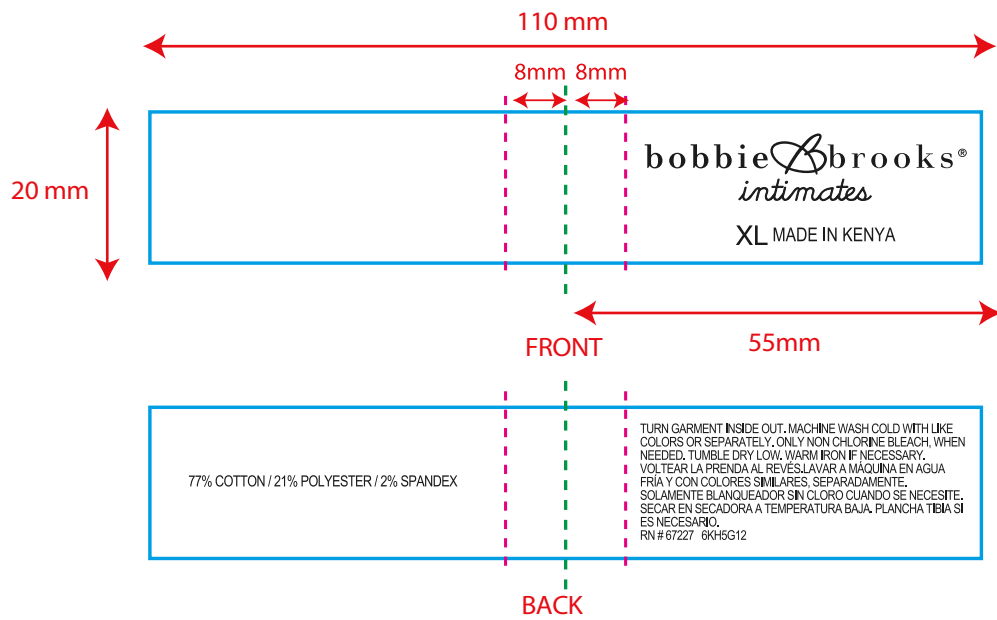

Bobbie Brooks - Ladies' Printed Labels

LOOP FOLD LABEL BB12_L_ML065
WOVEN Woven Edge Single Face White Satin
FINAL SIZE 20 mm x 55 mm
PMS Color 1 Black Front - 1 Black Back
Fold Loop Fold
Font Helvetica Regular 9.5 pt
Helvetica Condensed 7.5 pt
Helvetica Condensed 6pt
Myriad (Back) 5 pt