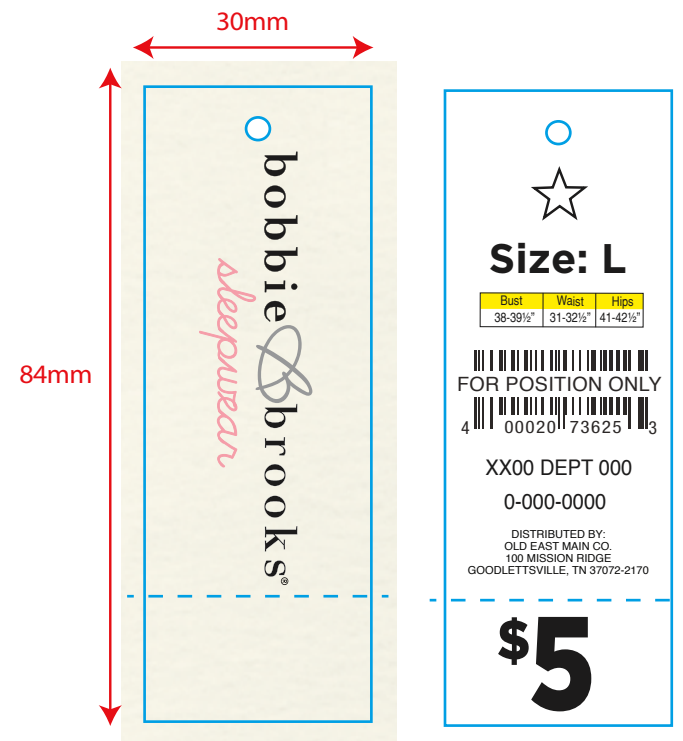

Bobbie Brooks - Ladies' Hang Tags

* Includes Missy and Plus

For Clearance shape and color options see page 1.

PRICE TICKET BB20_L_HT003S

STOCK C1S 10 pt.
FINAL SIZE 30 mm x 84 mm
Color 4 Color Process Front - 3 Color Back
Font DN Cursive Classic 19.45 pt with a .25 pt stroke
Size: Gotham Bold (Back Only) 15.5 pt
Size Chart: Helvetica LT Roman Narrow (Back Only) 5 pt
Season/Dept code: Helvetica Regular (Back Only) 7.5pt
SKU: Helvetica Regular (Back Only) 7.5pt
Distribution: Helvetica Regular (Back Only) 4.14pt
Price: Gotham Bold Reg (Back only)
Use "12 PP Masterexample.ai" for correct price fonts