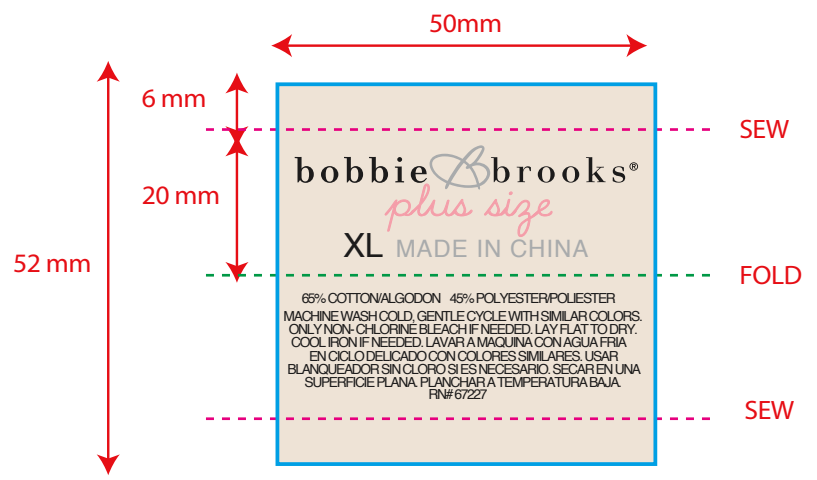

LOOP FOLD LABEL BB12_L_ML043

WOVEN Woven Edge Single Face Satin
FINAL SIZE 20 mm x 50 mm
PMS Color 4 Colors - Pantone 183,
(Ground) Pantone TCX 12-0812
Cool Gray 6 and Black
Fold Loop Fold
Font DN Cursive Classic 16.5 pt
Helvetica Regular 12.5 pt
Helvetica Regular 9 pt
Helvetica Regular 5.2 pt