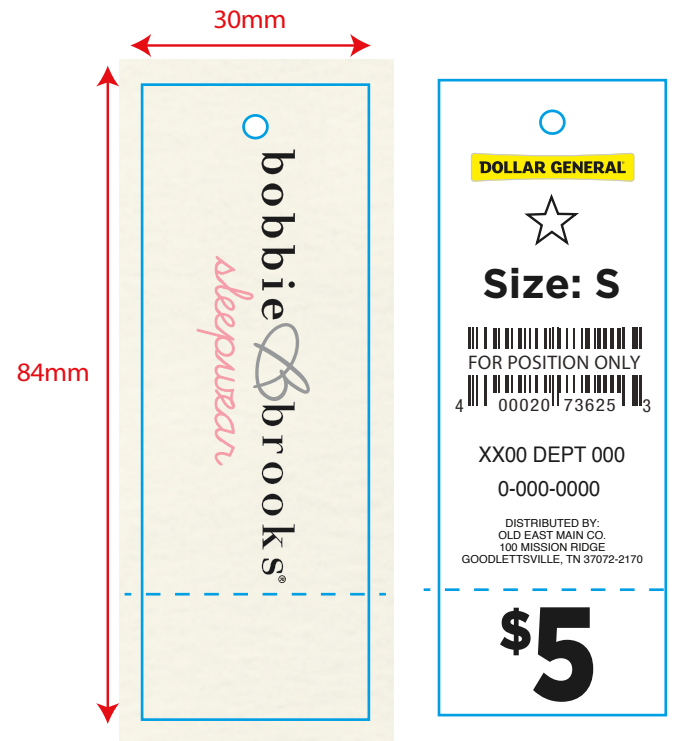

Bobbie Brooks - Ladies' Hang Tags

* Includes Missy and Plus

For Clearance shape and color options see page 1.

PRICE TICKET BB19_L_HT003

STOCK C1S 10 pt.
FINAL SIZE 30 mm x 84 mm
Color 4 Color Process Front - 3 Color Back
Font DN Cursive Classic 19.45 pt with a .25 pt stroke
Size: Gotham Bold (Back Only) 15.5 pt
Season/Dept code: Helvetica Regular (Back Only) 7.5pt
SKU: Helvetica Regular (Back Only) 7.5pt
Distribution: Helvetica Regular (Back Only) 4.14pt
Price: Gotham Bold Reg (Back only)
Use "12 PP Masterexample.ai" for correct price fonts