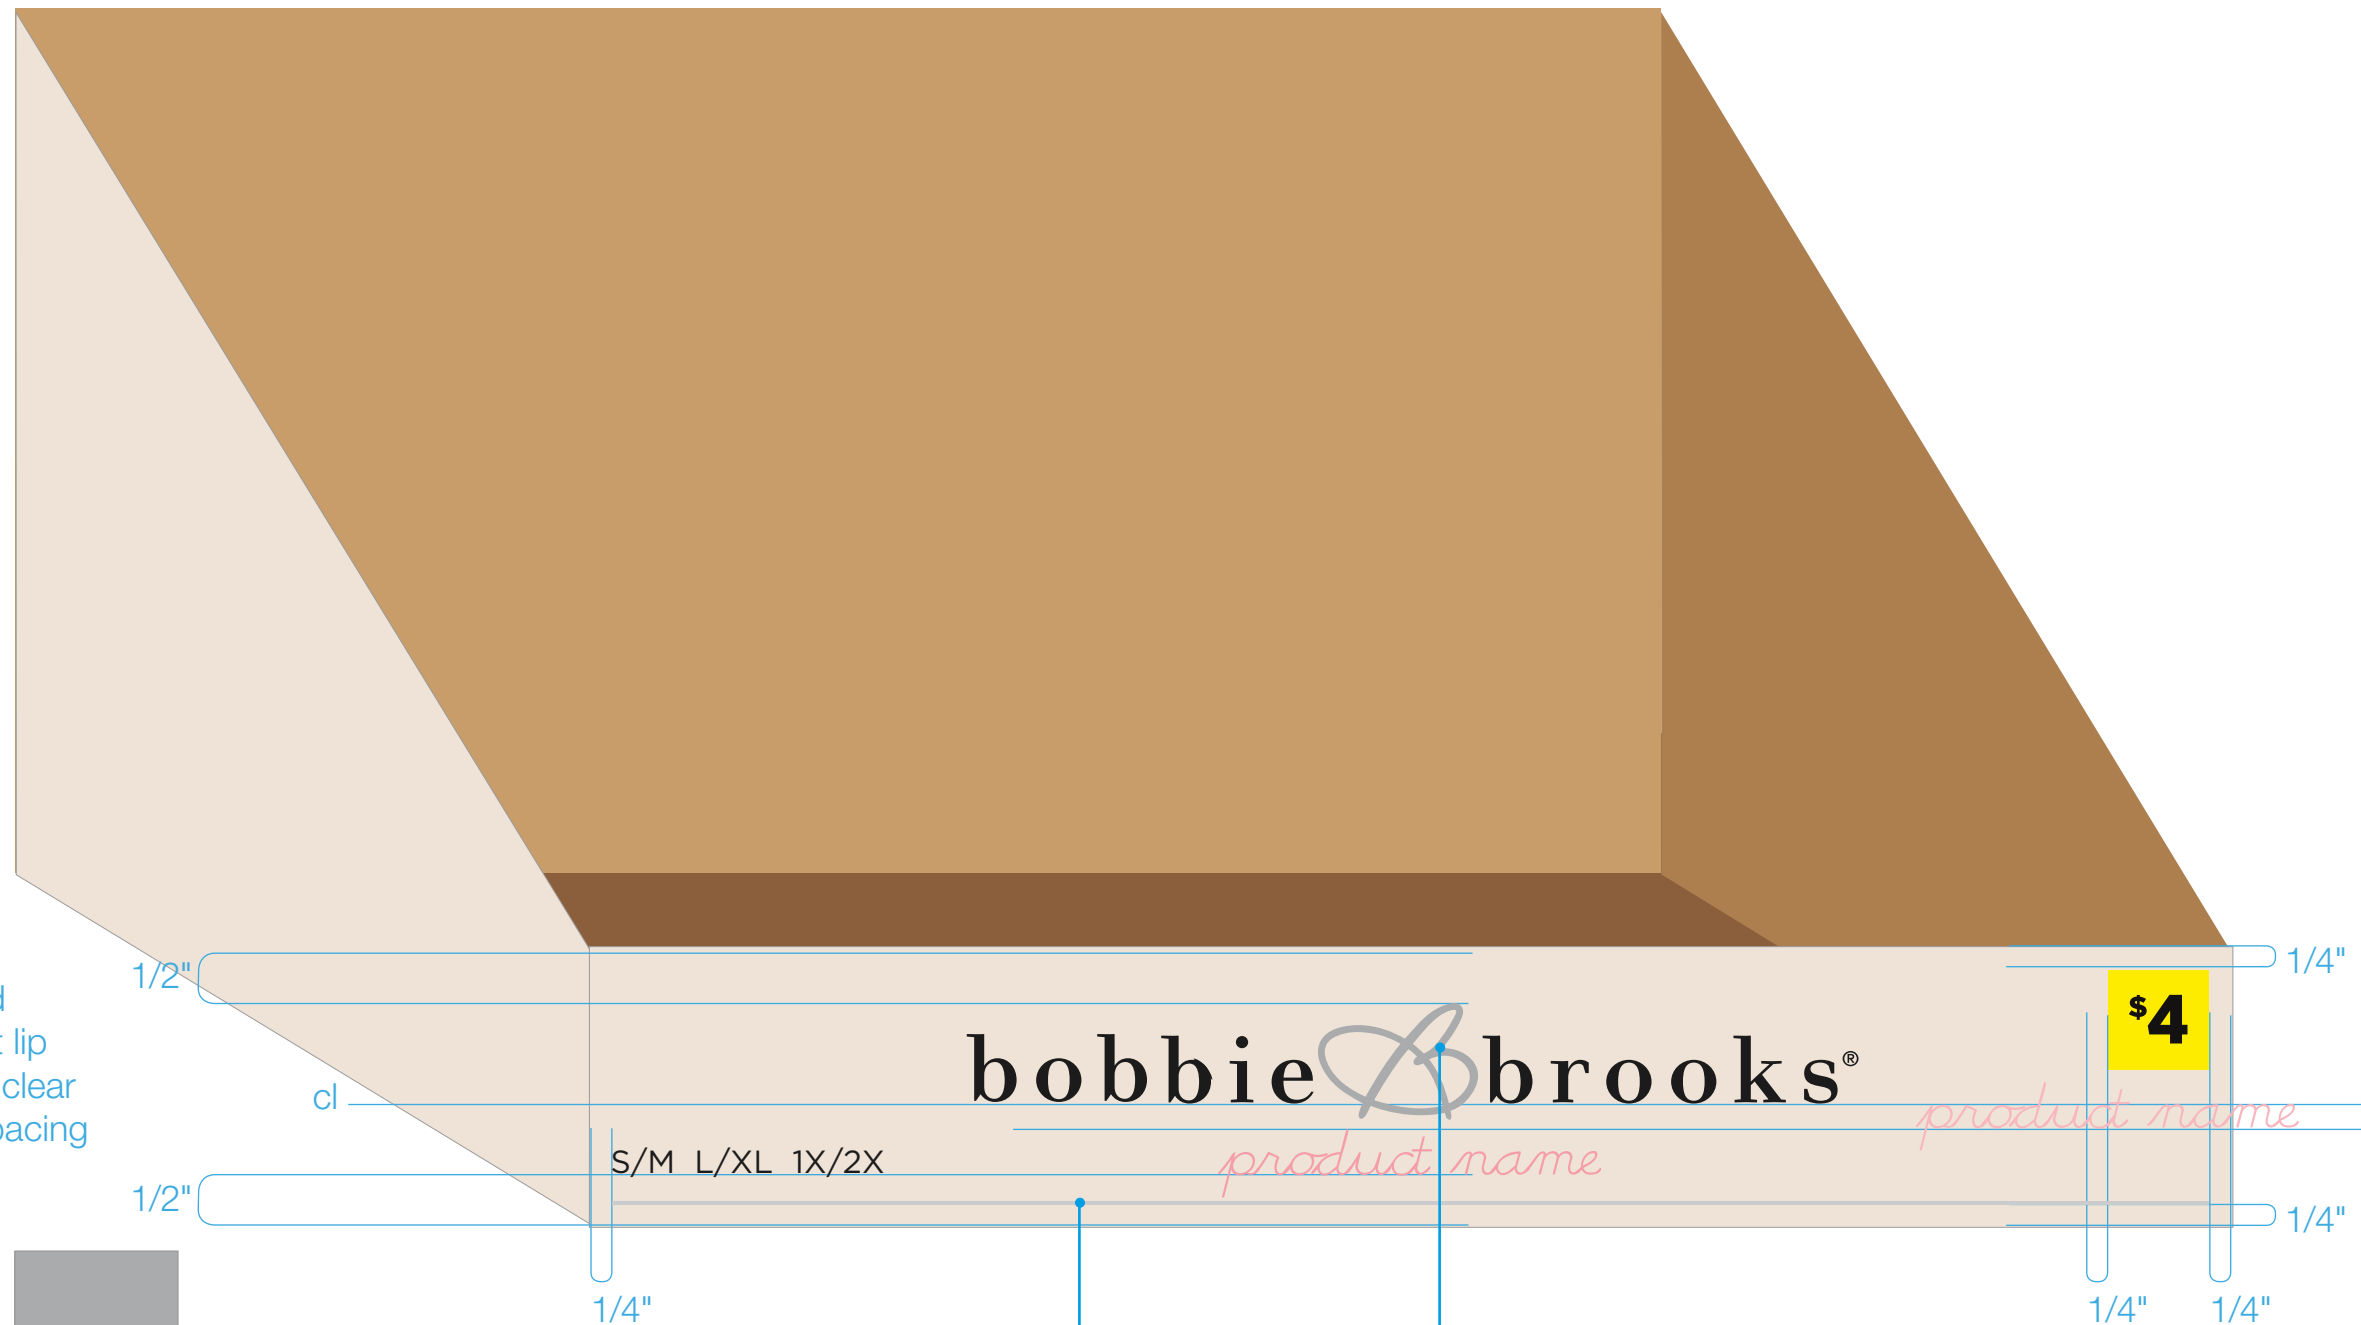

Bobbie Brooks - Ladies' PDQ

These Specifications are an estimate the size of the PDQ, the type size may change The colors, font, and proportions should always stay the same

*Dimensions may vary:
Max Width: 15" or 30"
Max Depth: 14" (Do not exceed)
Height: Height of product in pdq
Front Lip: 3"

NOTE: Please maintain a 3 inch tall PDP when Possible.

Product Name
Font: DN Cursive Classic
With a .25 stroke
Color: Pantone 183 C

Background color:
Pantone Pastel 9226C

Price
Color: 100% K
Background color: 100% Y

Product Size
Font: Gotham Book
Size: 24 pt

The Logo and Product Name are centered Top to Bottom and left to right between left and right edges of the PDP. Leave a .5 inch space top and bottom. For PDQs with a front lip taller than 3 inches, use a .75 clear space top and bottom inch spacing top to bottom.

Use an x-height of the Product Name for the spacing between the logo and the product name.