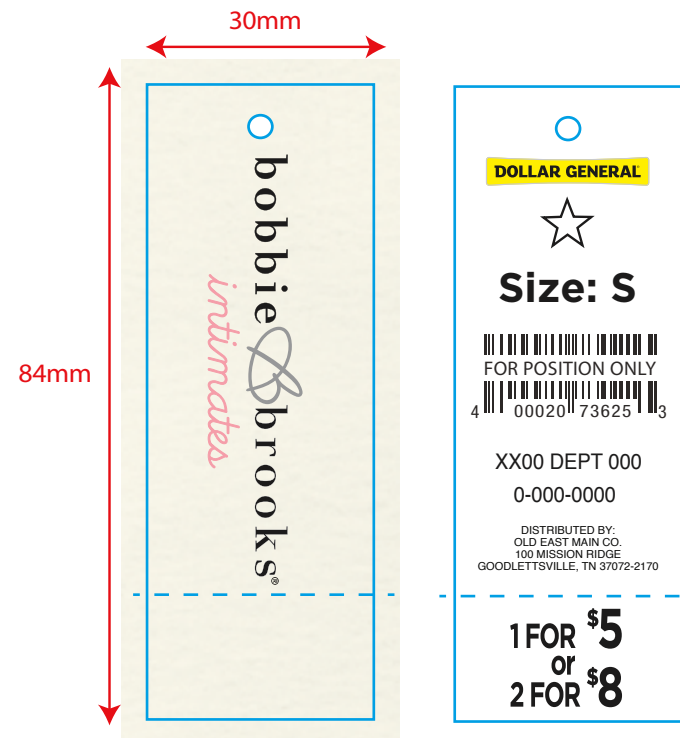

BB19_L_HT0661

STOCK C1S 10 pt.
FINAL SIZE 30 mm x 84 mm
Color 4 Color Process Front - 3 Color Back
Font DN Cursive Classic 19.45 pt with a .25 pt stroke
Size: Gotham Bold (Back Only) 15.5 pt
Season/Dept code: Helvetica Regular (Back Only) 7.5pt
SKU: Helvetica Regular (Back Only) 7.5pt
Distribution: Helvetica Regular (Back Only) 4.14pt
Price: Gotham Bold Reg (Back only)
Use "12 PP Masterexample.ai" for correct price fonts

51mm

Ladies'			
Size	Bust	Waist	Hips
S(4/6)	34-45"	27-28"	37-38"
M(8/10)	36-37"	29-30"	39-40"
L(12/14)	38-39½"	31-32½"	41-42½"
XL(16)	40½-42"	33½-35"	43½-45"

Size Hang Tag
DG20_L_HT030

STOCK C1S 10 pt.
FINAL SIZE 51 mm x 51 mm
Color 1 Color Process Black
Size: Gotham Narrow Medium 7 pt

51mm

Ladies' Plus			
Size	Bust	Waist	Hips
1X (16/18)	43-45"	37-39"	46-48"
2X (20/22)	46-48"	40-42"	49-51"
3X (24)	49-51"	43-45"	52-54"

Size Hang Tag
DG20_LP_HT030

STOCK C1S 10 pt.
FINAL SIZE 51 mm x 51 mm
Color 1 Color Process Black
Size: Gotham Narrow Medium 7 pt