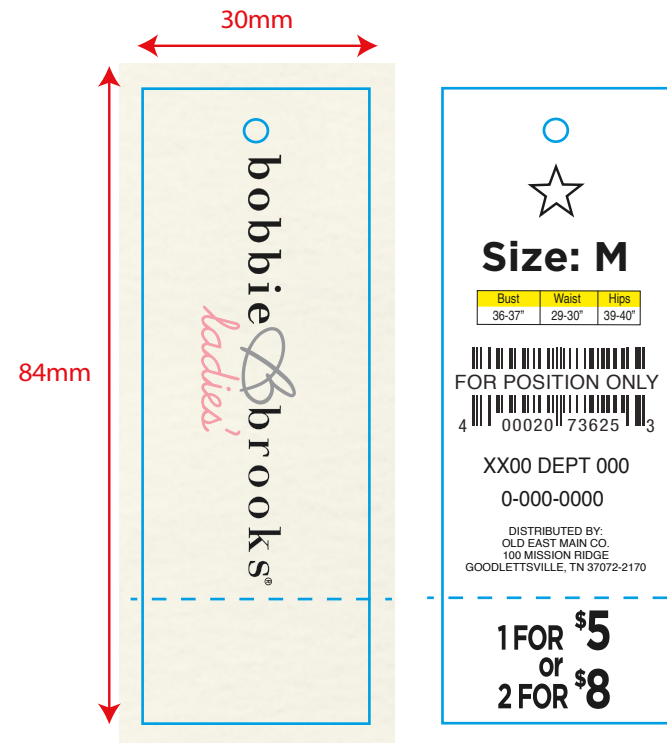

Request the
Background image
DO NOT USE THE IMAGE
BACKGROUND FROM THIS
STYLE GUIDE

Bobbie Brooks - Girls' Hang Tags

For Clearance shape and color options see page 1.

PRICE TICKET BB19_G_HT021

STOCK C1S 10 pt.
FINAL SIZE 30 mm x 84 mm
Color 4 Color Process Front - 3 Color Back
Font Blair ITC-Light 9 pt (All Caps)
Size: Gotham Bold (Back Only) 15.5 pt
Tracking # : Gotham Narrow Medium (Back Only) 8pt
Season/Dept code: Helvetica Regular (Back Only) 7.5pt
Distribution: Helvetica Regular (Back Only) 4.14pt
Price: Gotham Bold Reg (Back only)
 Use "12 PP Masterexample.ai" for correct price fonts

PRICE TICKET BB20_G_HT021S

STOCK C1S 10 pt.
 FINAL SIZE 30 mm x 84 mm
 Color 4 Color Process Front - 3 Color Back
 Font Blair ITC-Light 9 pt (All Caps)
 Size: Gotham Bold (Back Only) 15.5 pt
 Size Chart: Helvetica LT Roman Narrow (Back Only) 5 pt
 Tracking #: Gotham Narrow Medium (Back Only) 8pt
 Season/Dept code: Helvetica Regular (Back Only) 7.5pt
 Distribution: Helvetica Regular (Back Only) 4.14pt
 Price: Gotham Bold Reg (Back only)
 Use "12 PP Masterexample.ai" for correct price fonts

Size Hang Tag
 DG20_L_HT030
 STOCK C1S 10 pt.
 FINAL SIZE 51 mm x 51 mm
 Color 1 Color Process Black
 Size: Gotham Narrow Medium 7 pt

Ladies'			
Size	Bust	Waist	Hips
S(4/6)	34-45"	27-28"	37-38"
M(8/10)	36-37"	29-30"	39-40"
L(12/14)	38-39½"	31-32½"	41-42½"
XL(16)	40½-42"	33½-35"	43½-45"

Bobbie Brooks - Ladies' Hang Tags

For Clearance shape and color options see page 1.

PRICE TICKET BB20_L_HT001S

STOCK C15 10 pt.
FINAL SIZE 30 mm x 84 mm
Color 4 Color Process Front - 3 Color Back
Font DN Cursive Classic 23.5 pt with a .25 pt stroke
Size: Gotham Bold (Back Only) 15.5 pt
Size Chart: Helvetica LT Roman Narrow (Back Only) 5 pt
Season/Dept code: Helvetica Regular (Back Only) 7.5pt
SKU: Helvetica Regular (Back Only) 7.5pt
Distribution: Helvetica Regular (Back Only) 4.14pt
Price: Gotham Bold Reg (Back only)
 Use "12 PP Masterexample.ai" for correct price fonts