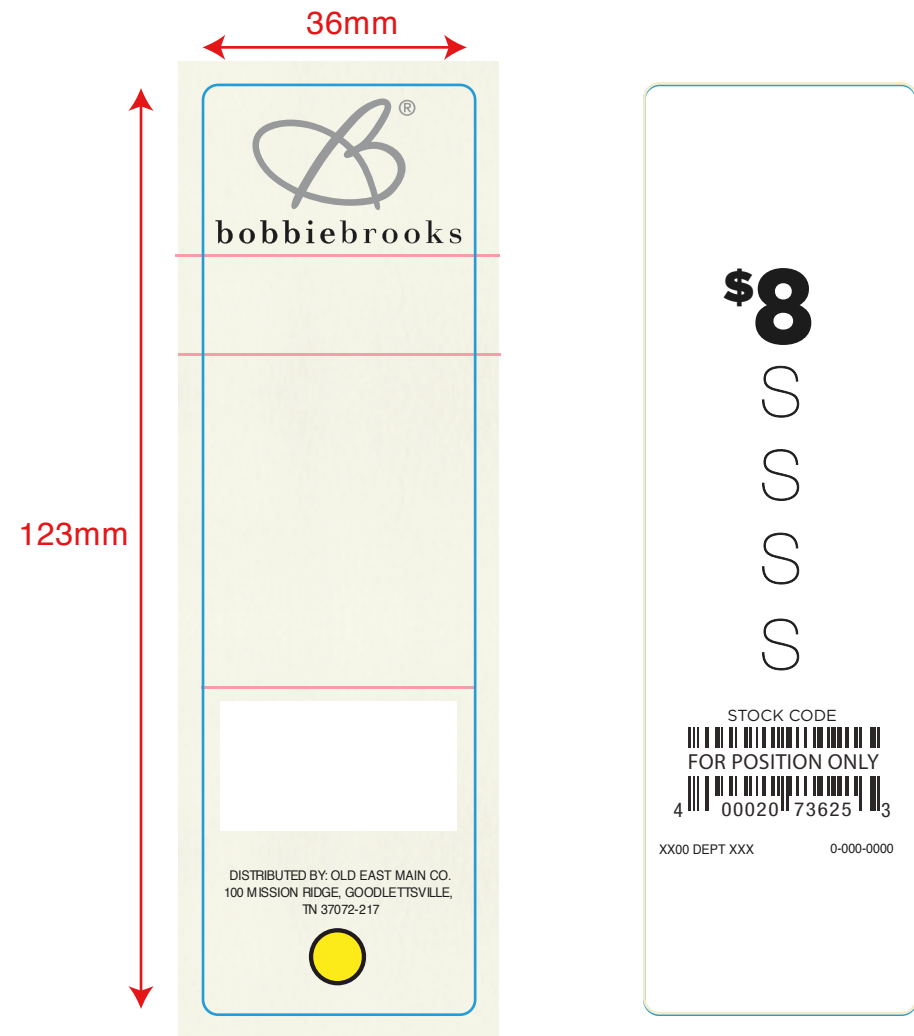

Bobbie Brooks - Stickers

CMYK

BLACK/VARIABLE

LADIES' SIZE STICKER BB12_L_SS007

STOCK Paper ☒ Based Pr. Sensitive
Material W/ TEXTILE
SAFE ADHESIVE

FINAL SIZE 36 mm x 123 mm
Color 4 Color Process Front
Font Helvetica 5pt.
Helvetica Ultra Light 25.5pt. (Back)
Gotham Book 6 pt. (Stocking Code)