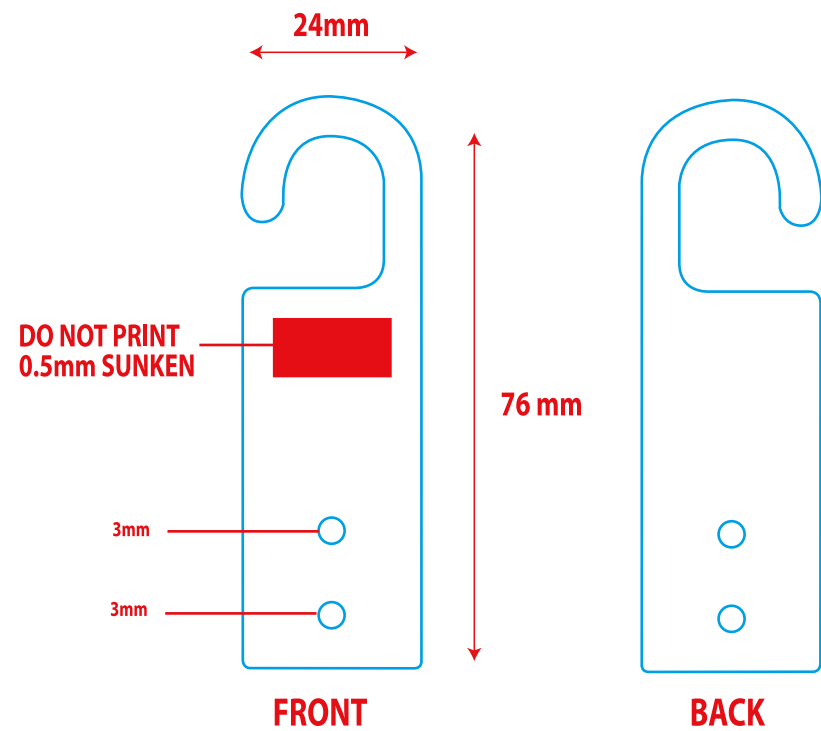

Bobbie Brooks - Ladies' Belly Band, Hanger and Sticker

SLIPPER BELLY BAND, SLIPPER HANGER & ADHESIVE SIZE LABEL BB12_L_BB047A

STANDS FOR PERMANENT TAPE

SLIPPER BELLY BAND

- STOCK** CCNB 14 pt. Coated Front with Uncoated Back
- FINAL SIZE** 30 mm x 227 mm
- Color** 4 Color Process
- Font** DN Cursive Classic 20 pt. with a .25 pt stroke
Size: Helvetica 11 pt.
Stock Code: Helvetica 8pt.
Distribution: Gotham (Back only) 5.5 pt.
Gotham (Back only) 7 pt.
Care Instructions: Gotham Book (Back only) 6 pt.

SLIPPER HANGER

- STOCK** Match Sample
- FINAL SIZE** 24 mm x 76 mm

ADHESIVE SIZE LABEL

- STOCK** Paper Sticker
- FINAL SIZE** 8 mm x 16 mm
- Color** 1 Color Black Front
- Font** Helvetica (Front only) 16.5 pt

Bobbie Brooks - Ladies' PDQ

These Specifications are an estimate the size of the PDQ, the type size may change The colors, font, and proportions should always stay the same

***Dimensions may vary:**
 Max Width: 15" or 30"
 Max Depth: 14" (Do not exceed)
 Height: Height of product in pdq
 Front Lip: 3"