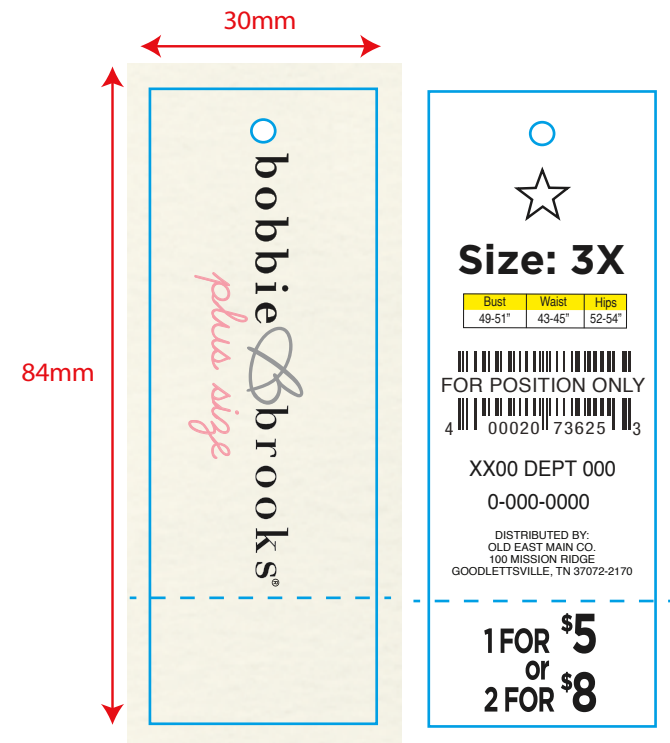

Request the
Background image
DO NOT USE THE IMAGE
BACKGROUND FROM THIS
STYLE GUIDE

Bobbie Brooks - Girls' Hang Tags

For Clearance shape and color options see page 1.

PRICE TICKET BB19_G_HT021

STOCK C1S 10 pt.
FINAL SIZE 30 mm x 84 mm
Color 4 Color Process Front - 3 Color Back
Font Blair ITC-Light 9 pt (All Caps)
Size: Gotham Bold (Back Only) 15.5 pt
Tracking # : Gotham Narrow Medium (Back Only) 8pt
Season/Dept code: Helvetica Regular (Back Only) 7.5pt
Distribution: Helvetica Regular (Back Only) 4.14pt
Price: Gotham Bold Reg (Back only)
 Use "12 PP Masterexample.ai" for correct price fonts

Ladies' Plus			
Size	Bust	Waist	Hips
1X (16/18)	43-45"	37-39"	46-48"
2X (20/22)	46-48"	40-42"	49-51"
3X (24)	49-51"	43-45"	52-54"

Size Hang Tag
 DG20_LP_HT030

STOCK C1S 10 pt.
FINAL SIZE 51 mm x 51 mm
Color 1 Color Process Black
Size: Gotham Narrow Medium 7 pt

Bobbie Brooks - Ladies' Hang Tags

CUT - DO NOT PRINT
 PERFORATION - DO NOT PRINT

For Clearance shape and color options see page 1.

Ladies' Plus

	Bust	Waist	Hips
1X 16/18	43-45"	37-39"	46-48"
2X 20/22	46-48"	40-42"	49-51"
3X 24	49-51"	43-45"	52-54"