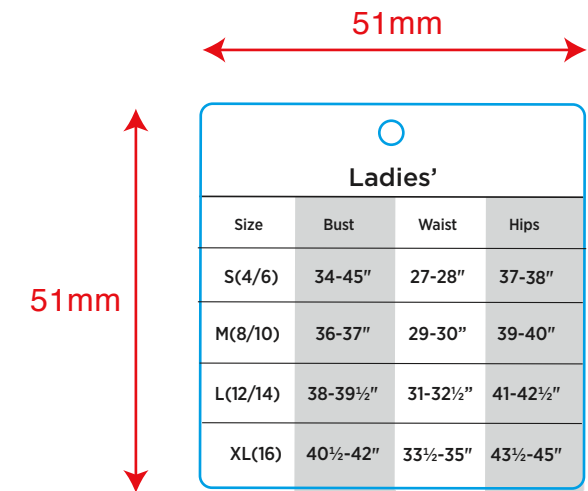

Ladies'			
Size	Bust	Waist	Hips
S(4/6)	34-45"	27-28"	37-38"
M(8/10)	36-37"	29-30"	39-40"
L(12/14)	38-39½"	31-32½"	41-42½"
XL(16)	40½-42"	33½-35"	43½-45"

Size Hang Tag
DG20_L_HT030
STOCK C1S 10 pt.
FINAL SIZE 51 mm x 51 mm
Color 1 Color Process Black
Size: Gotham Narrow Medium 7 pt